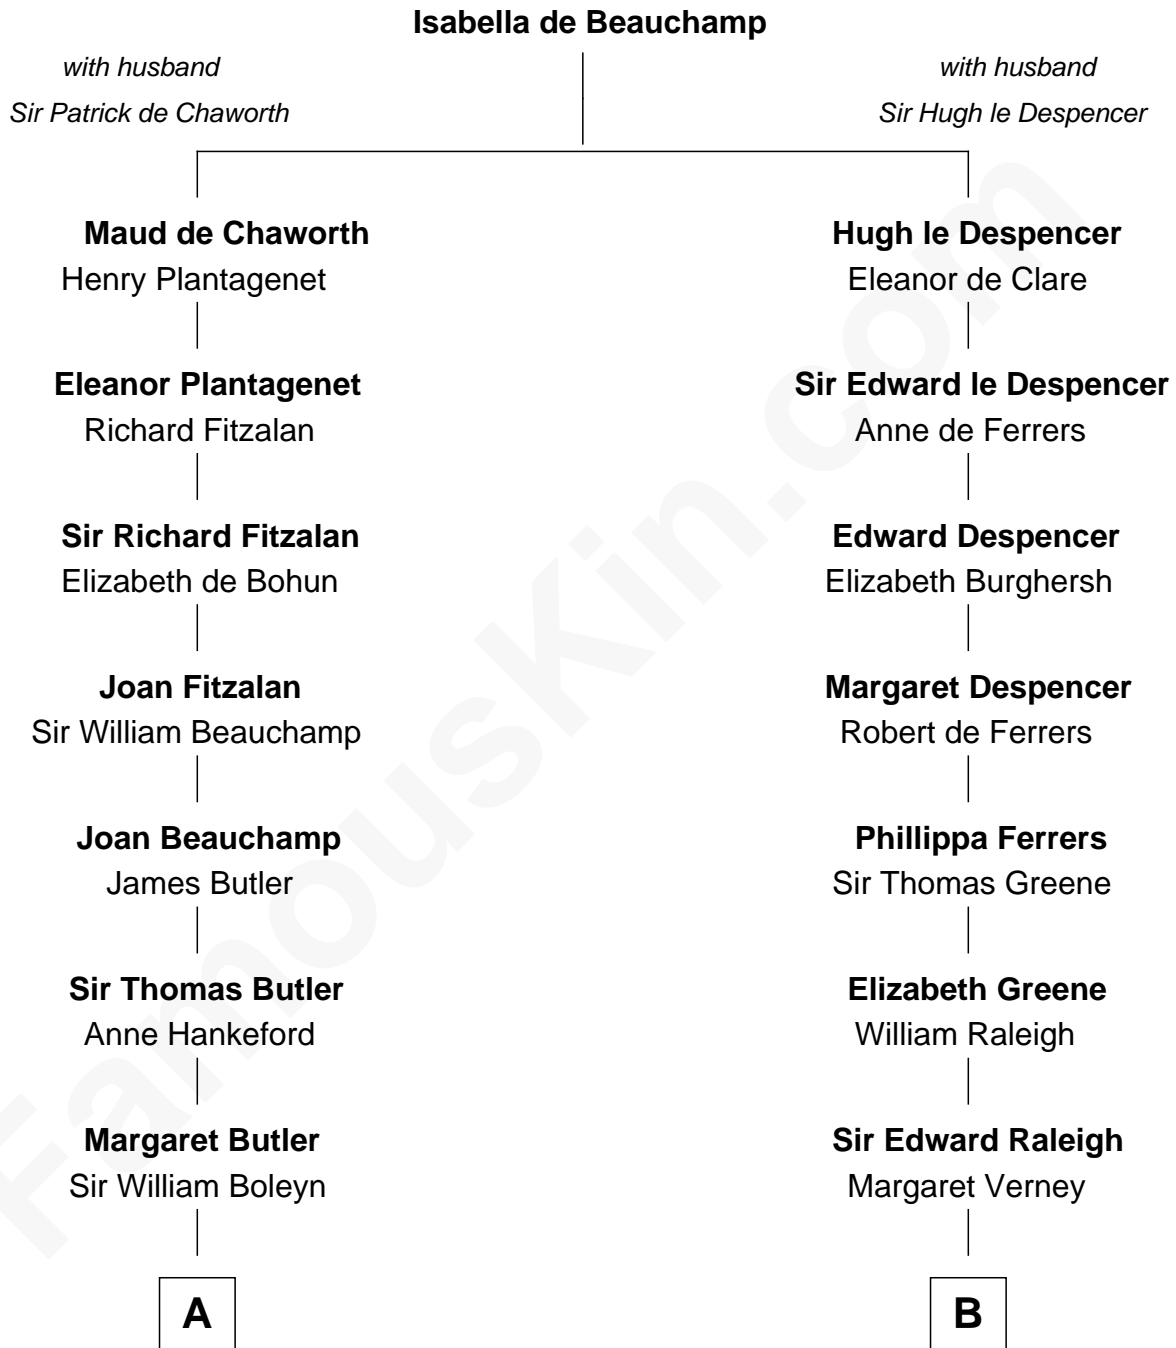

FamousKin.com Relationship Chart of

Anne Boleyn

2nd Wife of King Henry VIII

8th cousin 5 times removed of

Jonathan Swift

Author of Gulliver's Travels

A

Thomas Boleyn
Elizabeth Howard

Anne Boleyn
Wife of King Henry VIII

B

Sir Edward Raleigh
Anne Chamberlayne

Bridget Raleigh
Sir John Cope

Elizabeth Cope
John Dryden

Nicholas Dryden
Mary Emyley

Elizabeth Dryden
Rev. Thomas Swift

Jonathan Swift
Abigail Erick