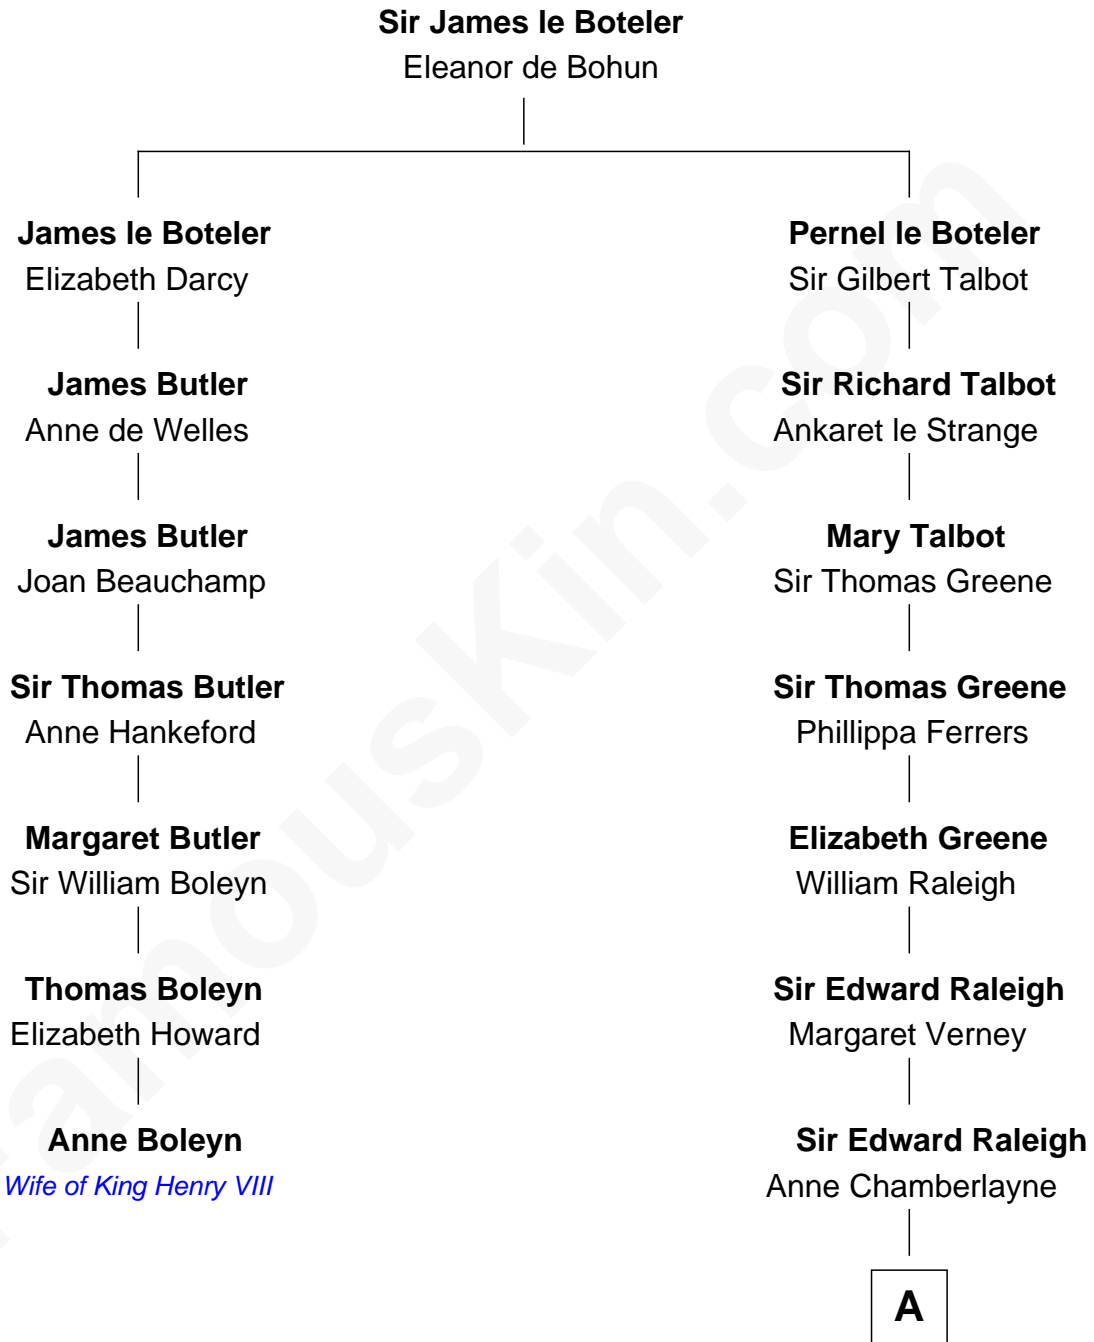

FamousKin.com Relationship Chart of

Anne Boleyn

2nd Wife of King Henry VIII

6th cousin 6 times removed of

Jonathan Swift

Author of Gulliver's Travels

A

Bridget Raleigh