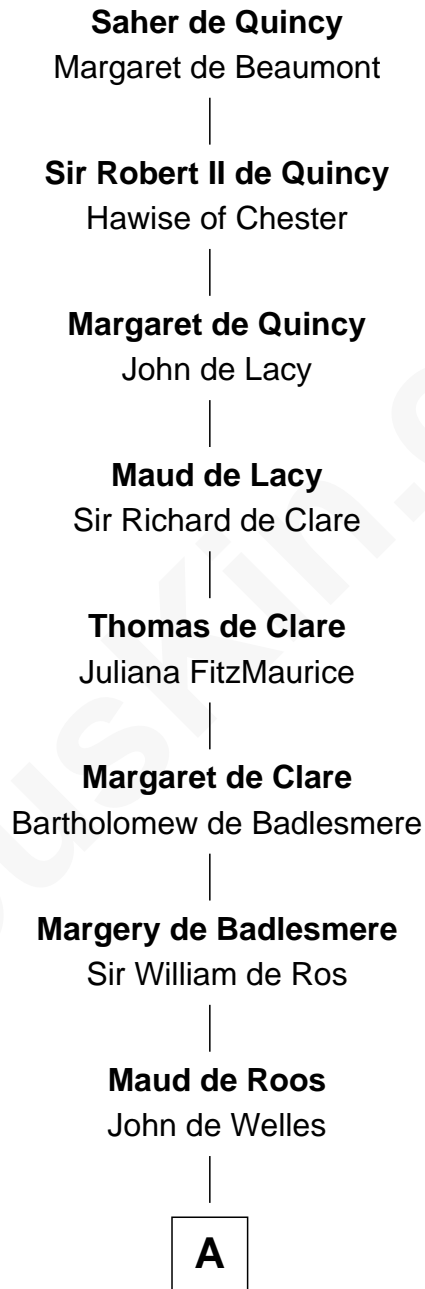

# FamousKin.com Relationship Chart of

**Anne Boleyn**

*2nd Wife of King Henry VIII*

11th Great-granddaughter of

**Saher de Quincy**

*Magna Carta Surety*

**A**

—  
**Anne de Welles**

James Butler

—  
**James Butler**

Joan Beauchamp

—  
**Sir Thomas Butler**

Anne Hankeford

—  
**Margaret Butler**

Sir William Boleyn

—  
**Thomas Boleyn**

Elizabeth Howard

—  
**Anne Boleyn**

*Wife of King Henry VIII*