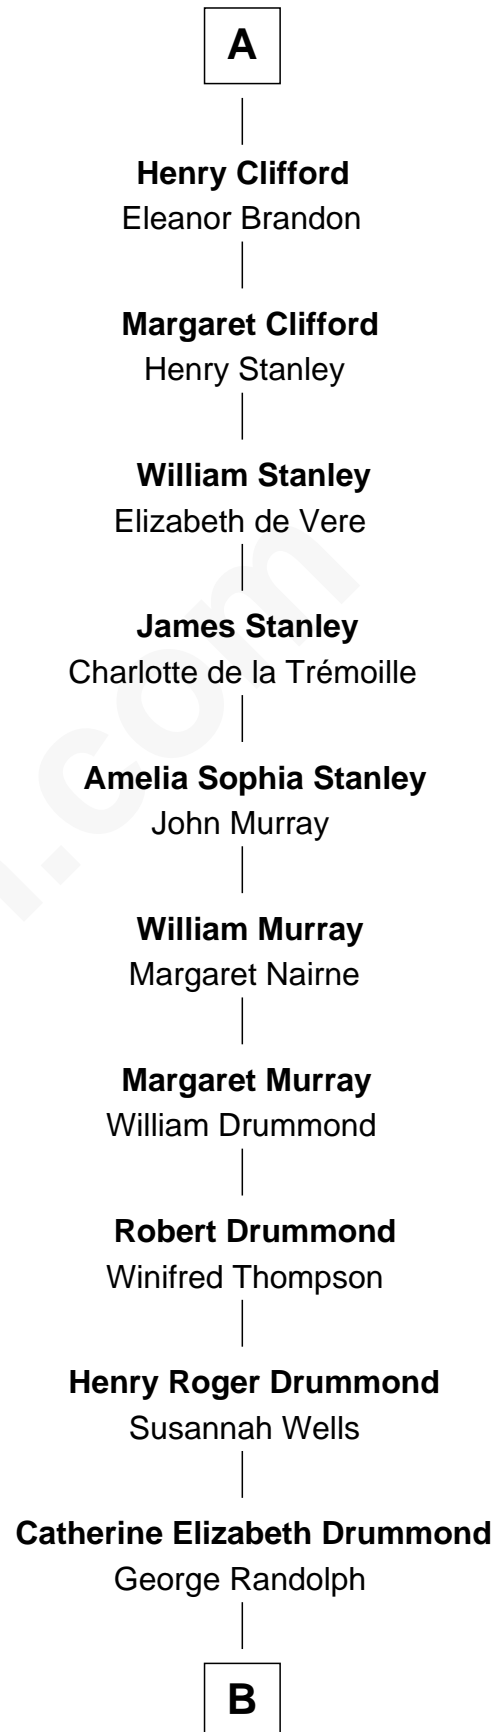

FamousKin.com Relationship Chart of

Anne Boleyn

2nd Wife of King Henry VIII

5th cousin 16 times removed of

Hugh Grant

Movie Actor

Sir Thomas de Beauchamp
Katherine de Mortimer

Sir William Beauchamp

Joan Fitzalan

Joan Beauchamp

James Butler

Sir Thomas Butler

Anne Hankeford

Margaret Butler

Sir William Boleyn

Thomas Boleyn

Margaret Percy

A

B

Cyril Randolph

Frances Selina Hervey

Felton George Randolph

Emily Margaret Nepean

Margaret Isobel Randolph