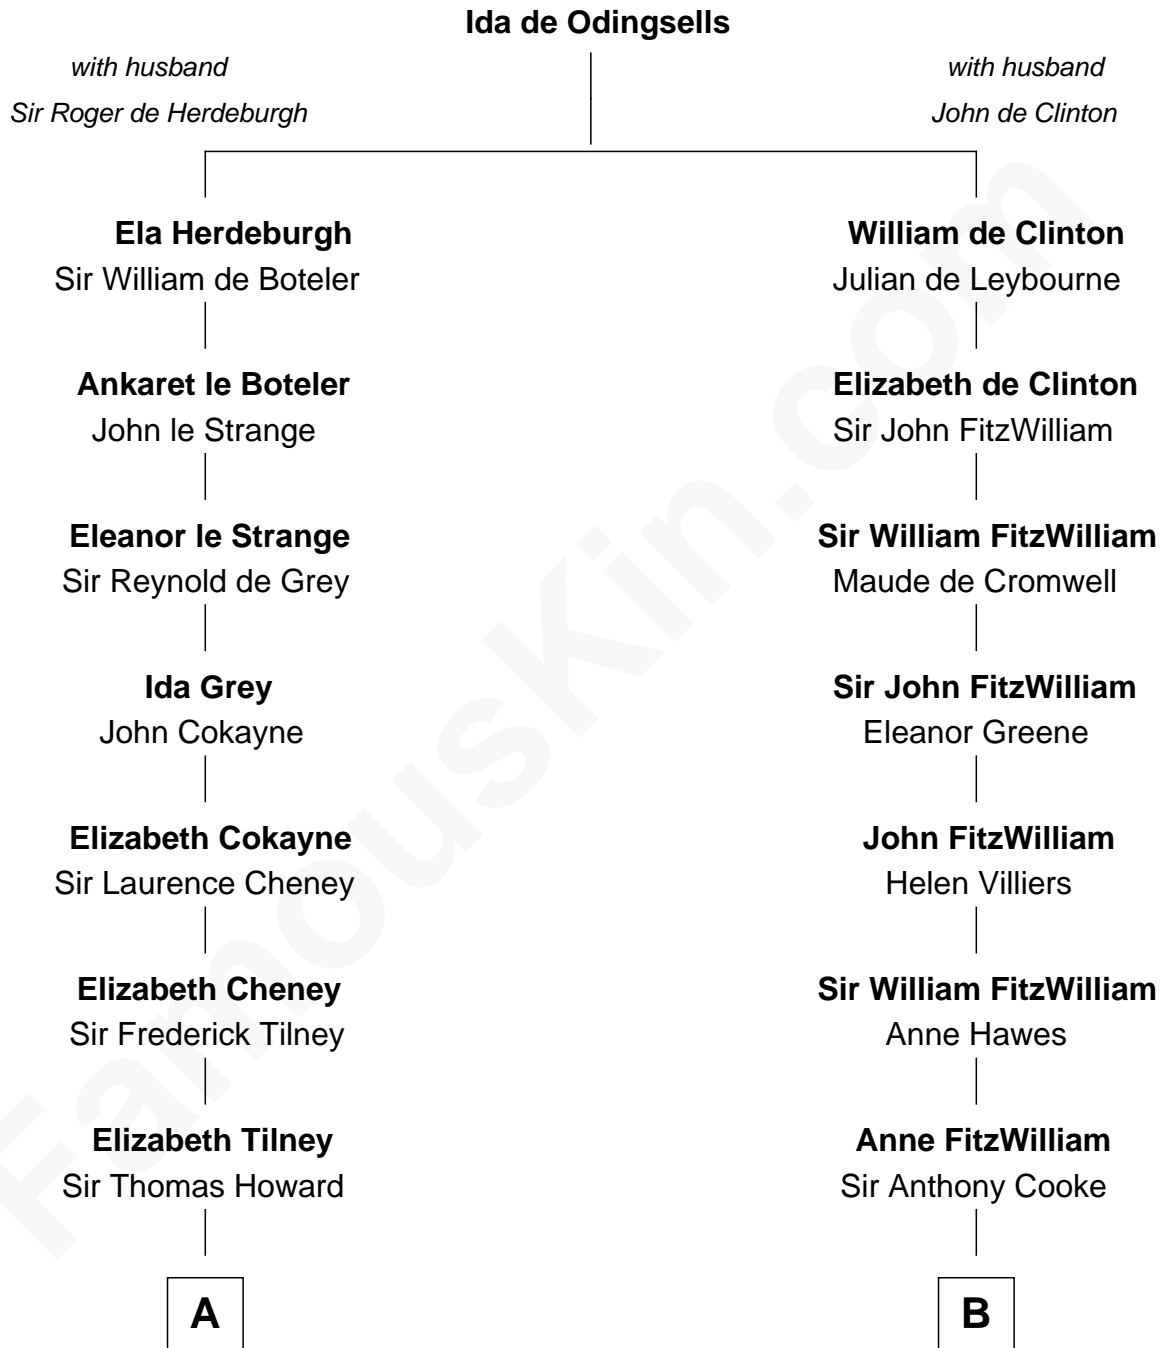

FamousKin.com Relationship Chart of

Anne Boleyn

2nd Wife of King Henry VIII

8th cousin 13 times removed of

Hugh Grant

Movie Actor

C

Cyril Randolph

Frances Selina Hervey

Felton George Randolph

Emily Margaret Nepean

Margaret Isobel Randolph

John Cassilis MacLean

Fynvola Susan MacLean

James Murray Grant

Hugh Grant