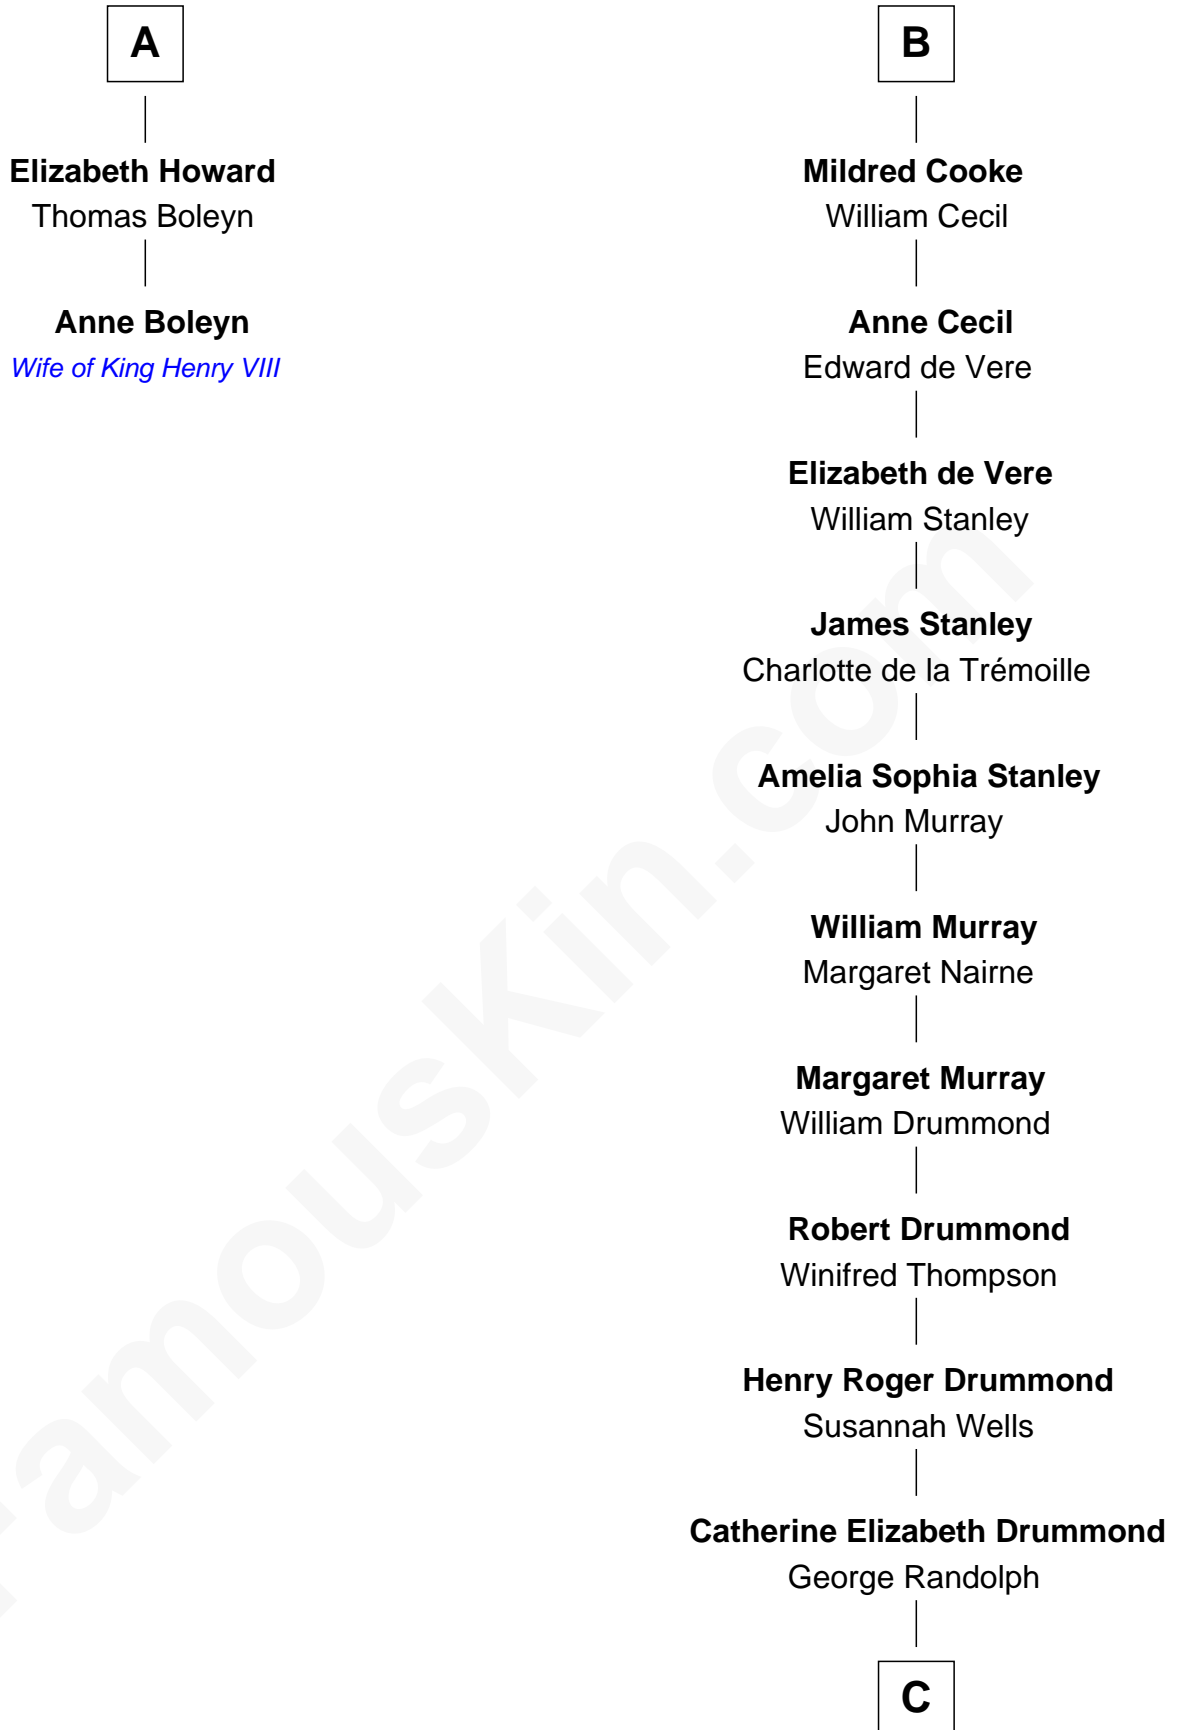

FamousKin.com Relationship Chart of

Anne Boleyn

2nd Wife of King Henry VIII

8th cousin 13 times removed of

Hugh Grant

Movie Actor

C

Cyril Randolph