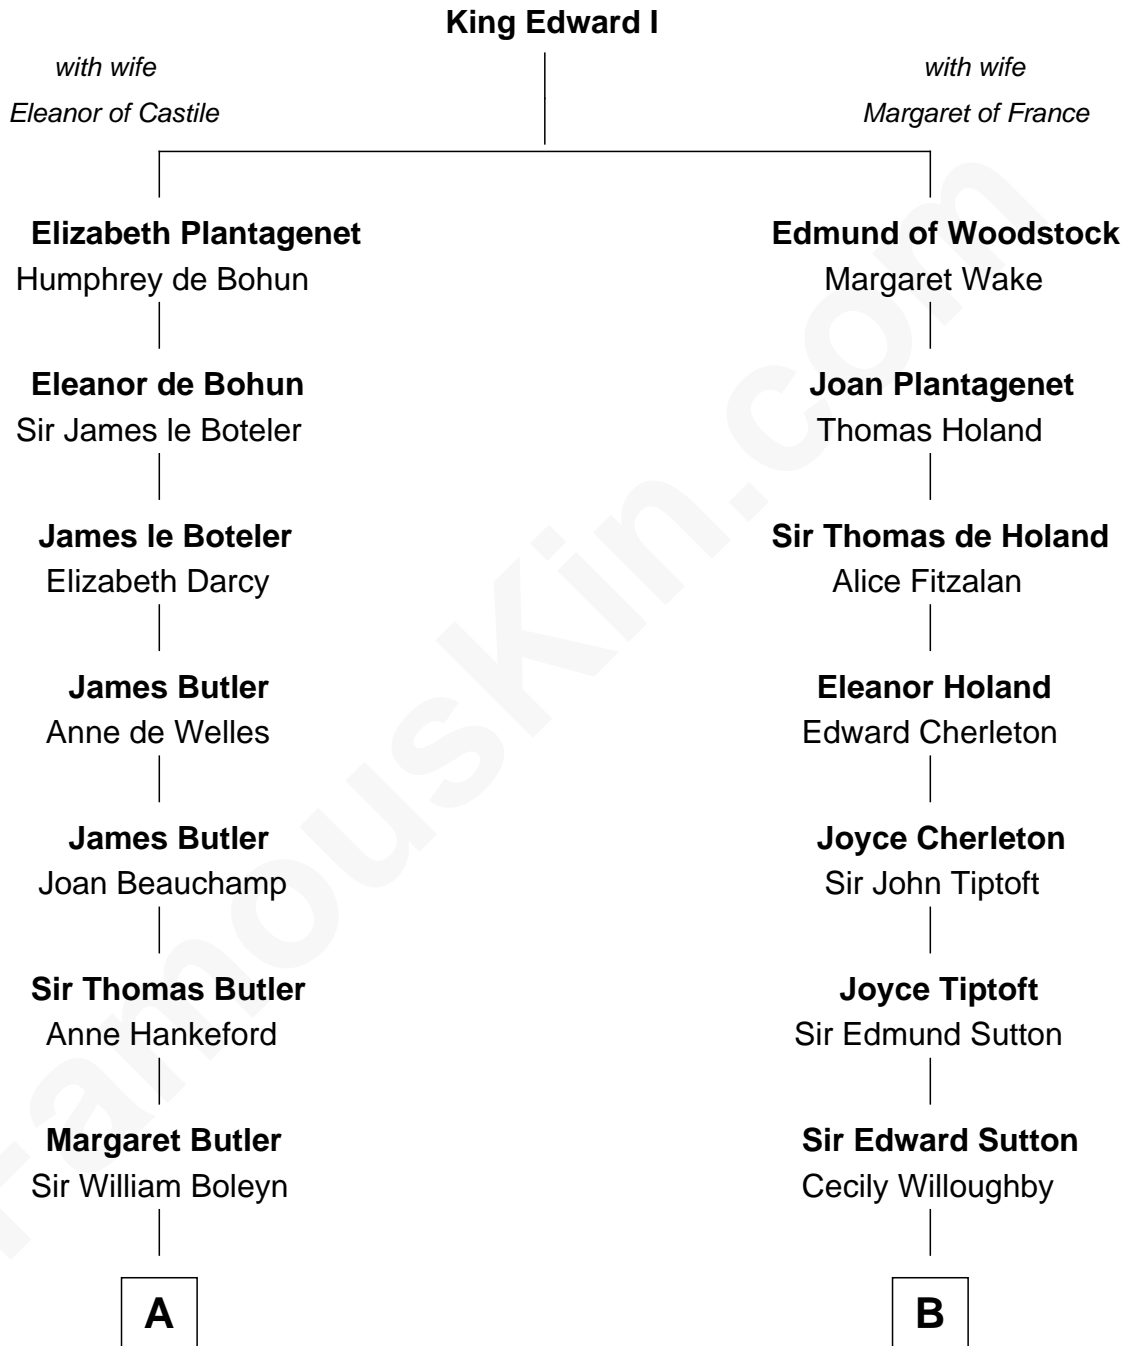

# FamousKin.com Relationship Chart of

**Anne Boleyn**

*2nd Wife of King Henry VIII*

8th cousin 13 times removed of

**George Hamilton**

*TV and Movie Actor*

**C**

**William C. Gilman**

Mary Ann Stevens

**George C. Gilman**

Elizabeth Melissa Lane

**Lillian C. Gilman**

Harry Fuller Hamilton

**George William Hamilton**

Anne Lucille Stevens

**George Hamilton**