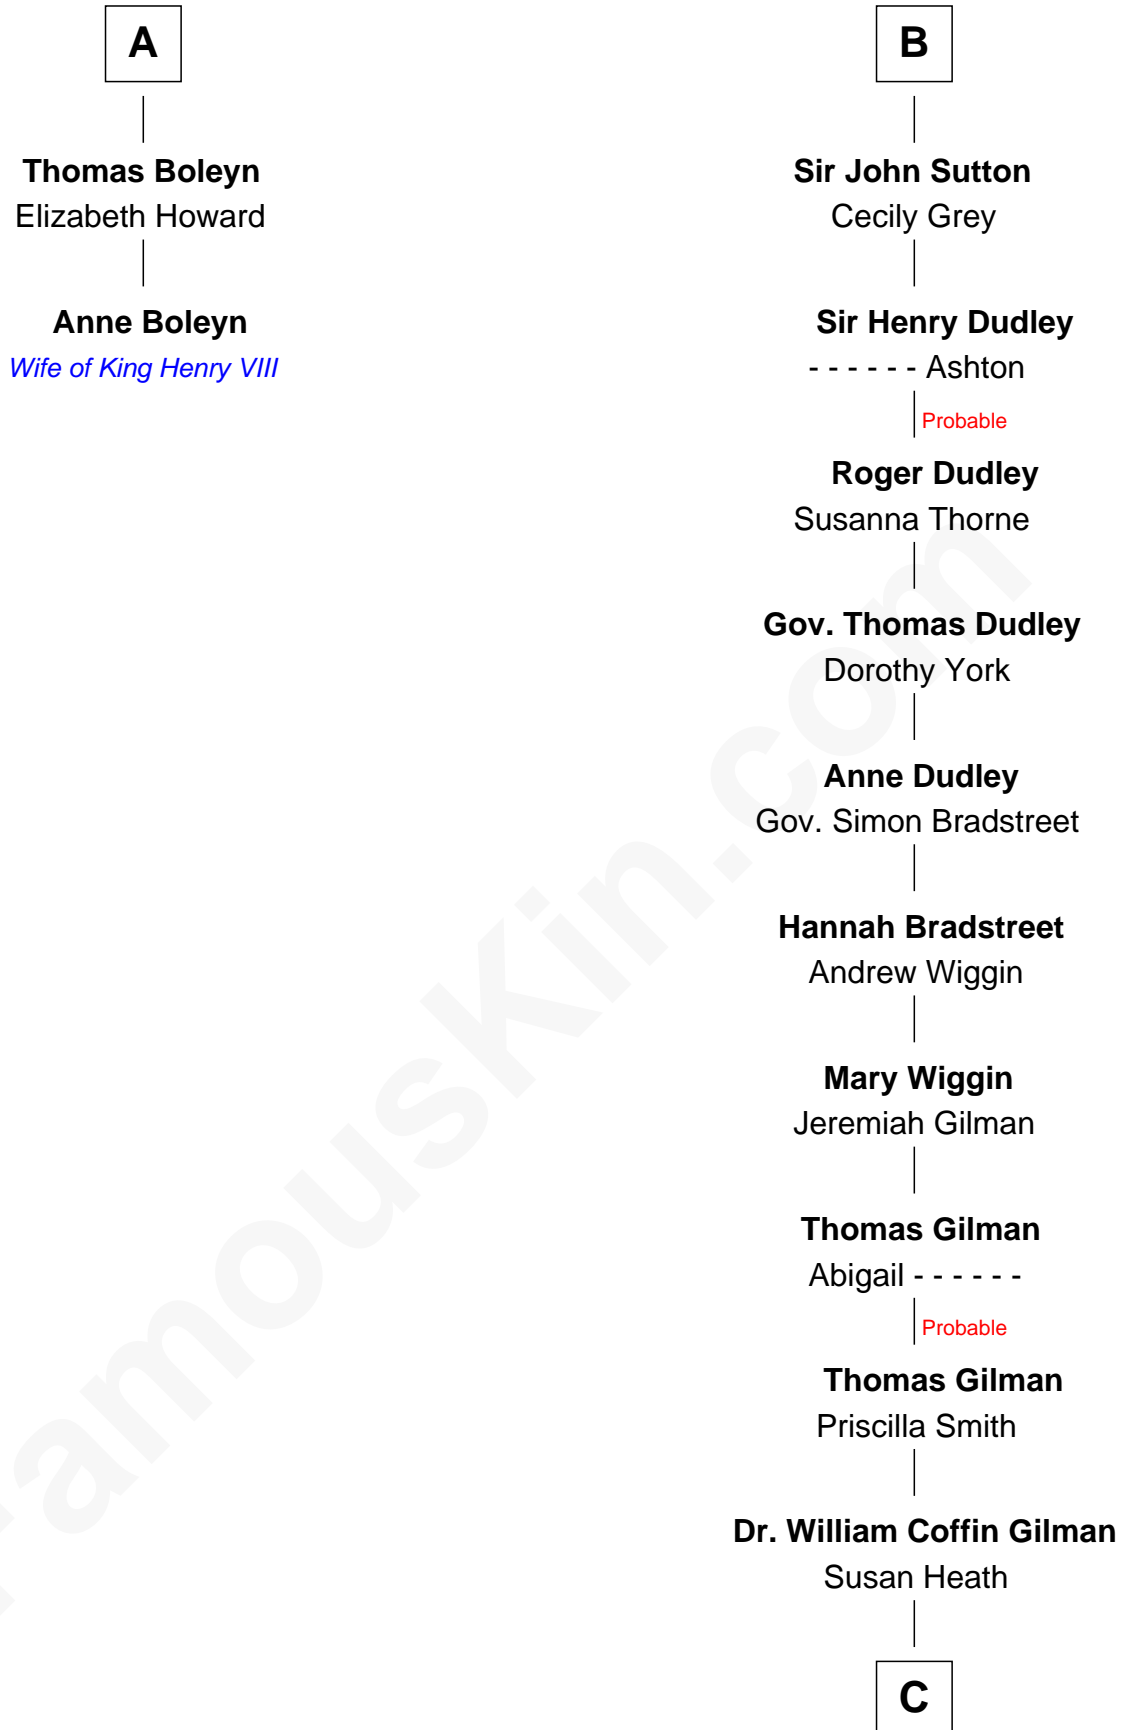

# FamousKin.com Relationship Chart of

**Anne Boleyn**

*2nd Wife of King Henry VIII*

8th cousin 13 times removed of

**George Hamilton**

*TV and Movie Actor*

**C**

**William C. Gilman**

Mary Ann Stevens

**George C. Gilman**

Elizabeth Melissa Lane

**Lillian C. Gilman**

Harry Fuller Hamilton

**George William Hamilton**

Anne Lucille Stevens

**George Hamilton**