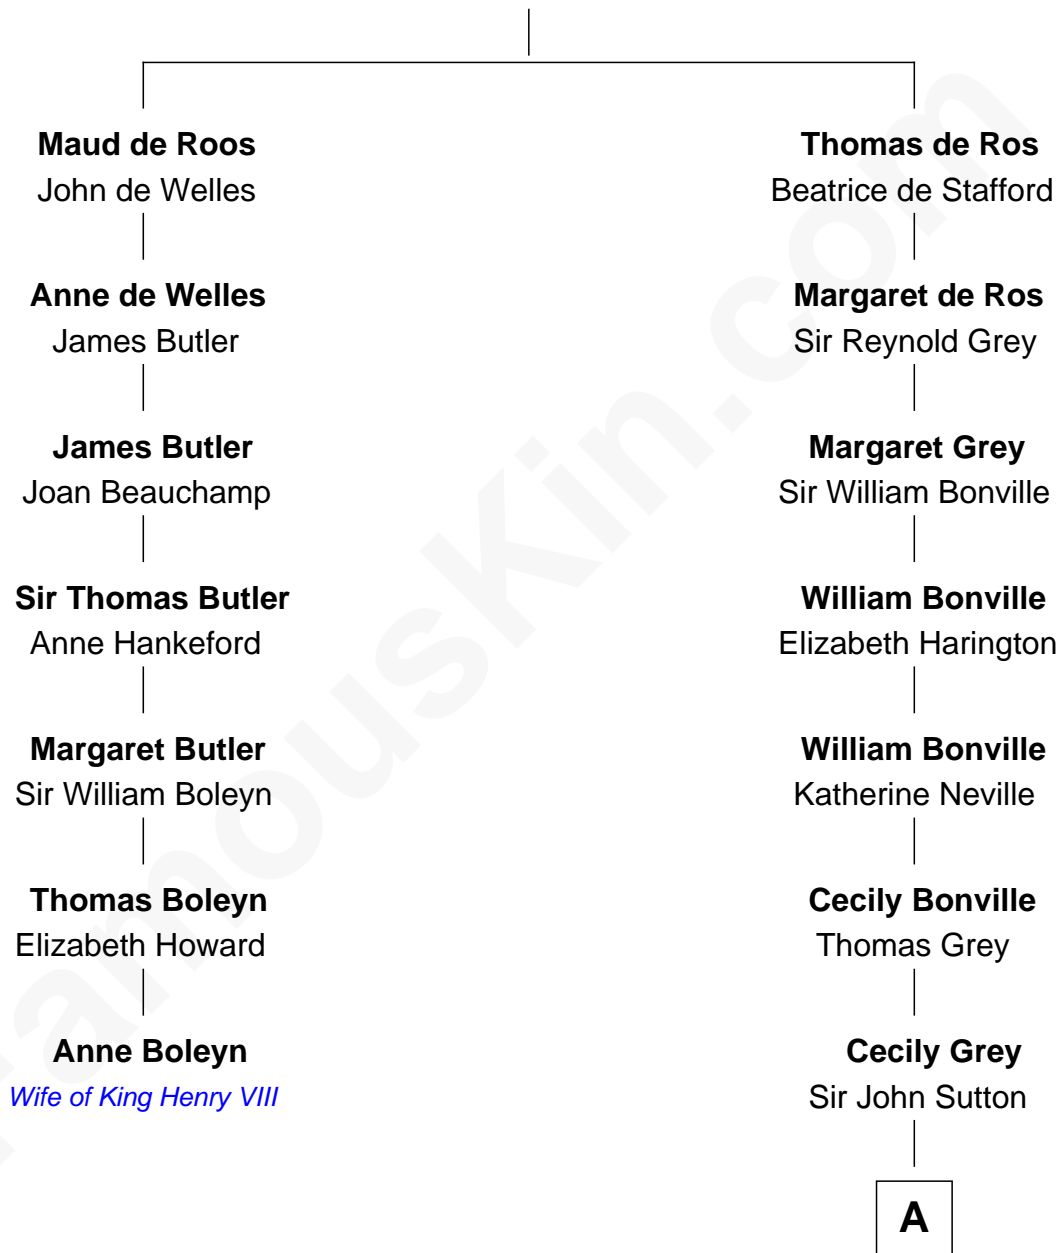

# FamousKin.com Relationship Chart of

**Anne Boleyn**

*2nd Wife of King Henry VIII*

6th cousin 14 times removed of

**George Hamilton**

*TV and Movie Actor*

**Sir William de Ros**  
Margery de Badlesmere

**A**

**Sir Henry Dudley**

----- Ashton

Probable

**Roger Dudley**

Susanna Thorne

**Gov. Thomas Dudley**

Dorothy York

**Anne Dudley**

Gov. Simon Bradstreet

**Hannah Bradstreet**

Andrew Wiggin

**Mary Wiggin**

Jeremiah Gilman

**Thomas Gilman**

Abigail -----

Probable