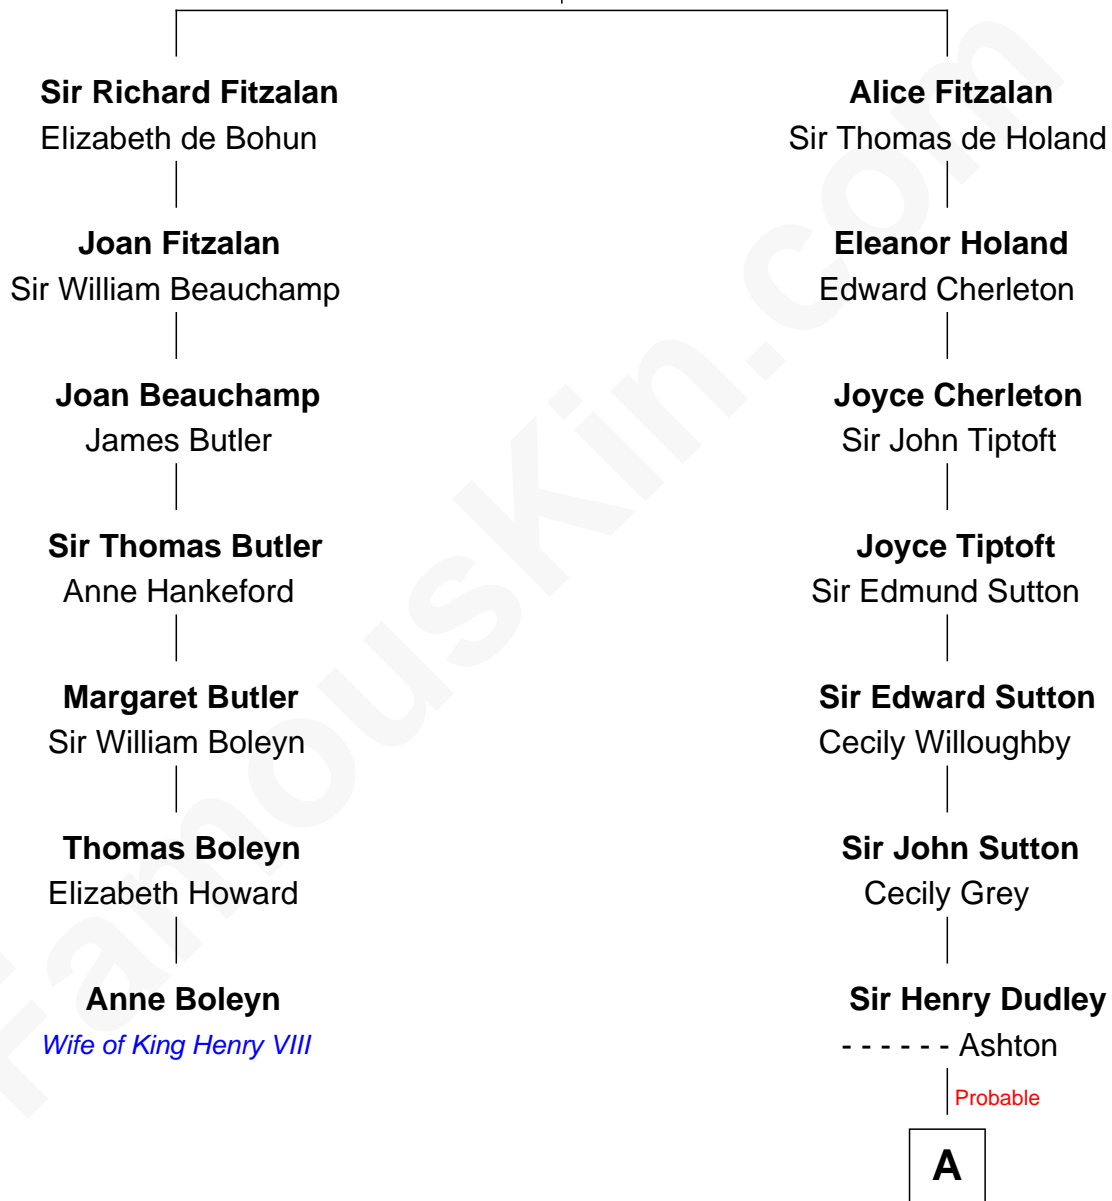

FamousKin.com Relationship Chart of

Anne Boleyn

2nd Wife of King Henry VIII

6th cousin 13 times removed of

George Hamilton

TV and Movie Actor

Richard Fitzalan
Eleanor Plantagenet

A

Roger Dudley
Susanna Thorne

Gov. Thomas Dudley
Dorothy York

Anne Dudley
Gov. Simon Bradstreet

Hannah Bradstreet
Andrew Wiggin

Mary Wiggin
Jeremiah Gilman

Thomas Gilman
Abigail - - - - -

Probable

Thomas Gilman
Priscilla Smith