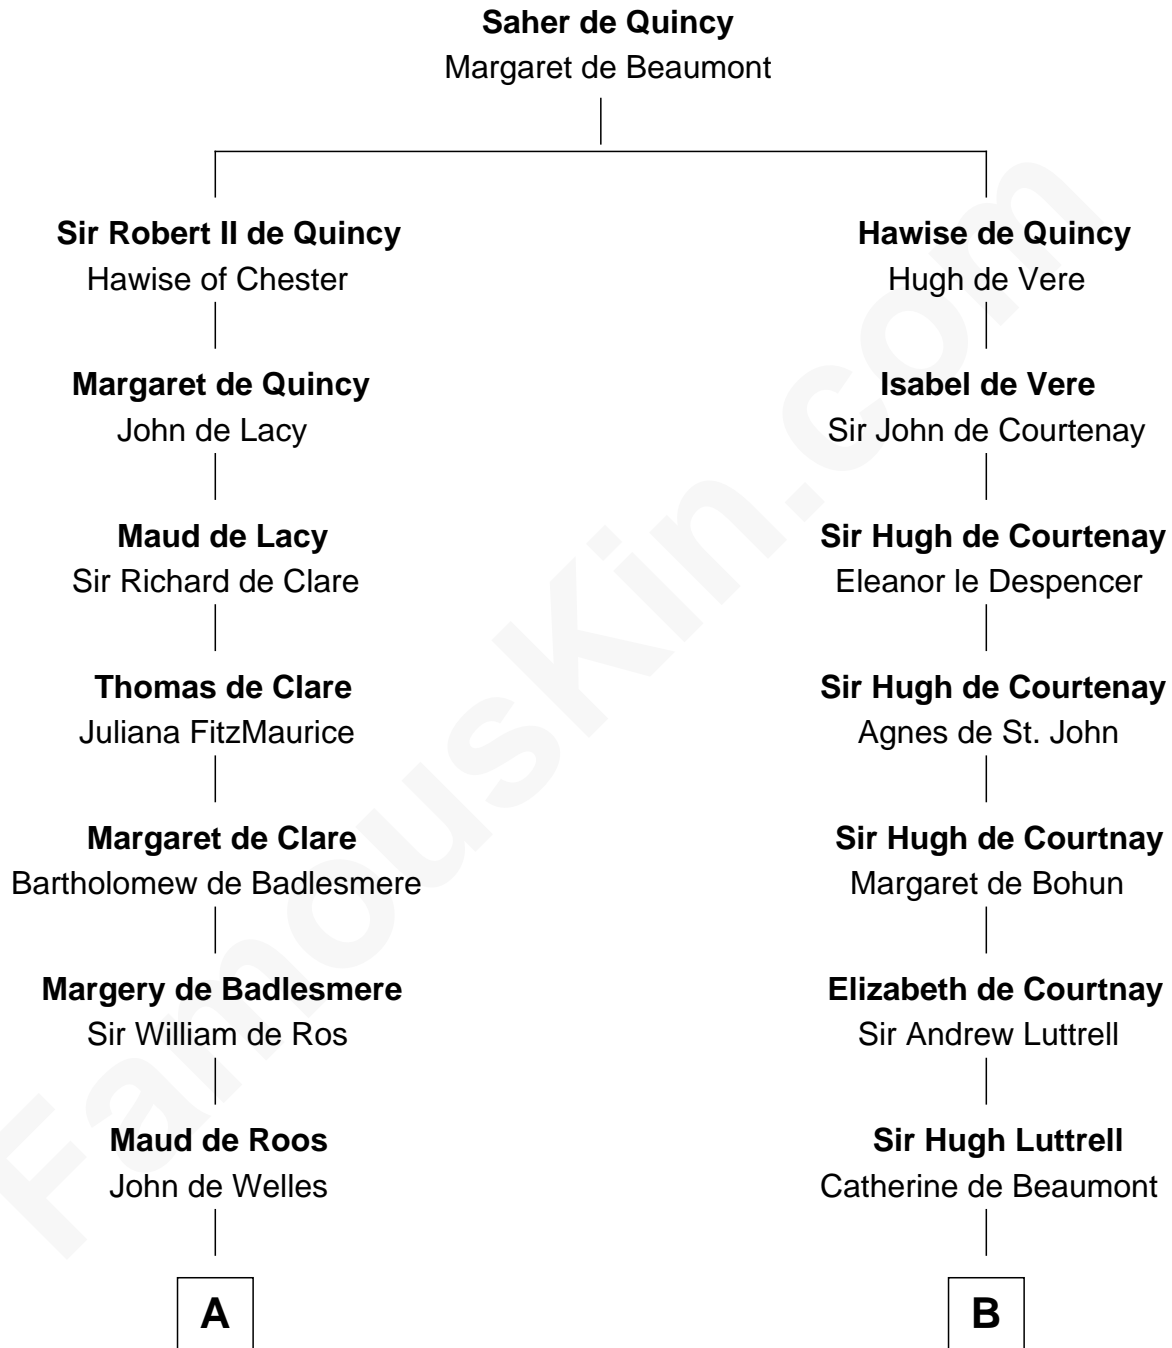

FamousKin.com Relationship Chart of

Anne Boleyn

2nd Wife of King Henry VIII

12th cousin 8 times removed of

Herman Melville

Author of Moby Dick

C

—
Mercy Greenleaf

John Scollay

—
Priscilla Scollay

Thomas Melville

—
Allan Melville

Maria Gansevoort

—
Herman Melville

Author of Moby Dick