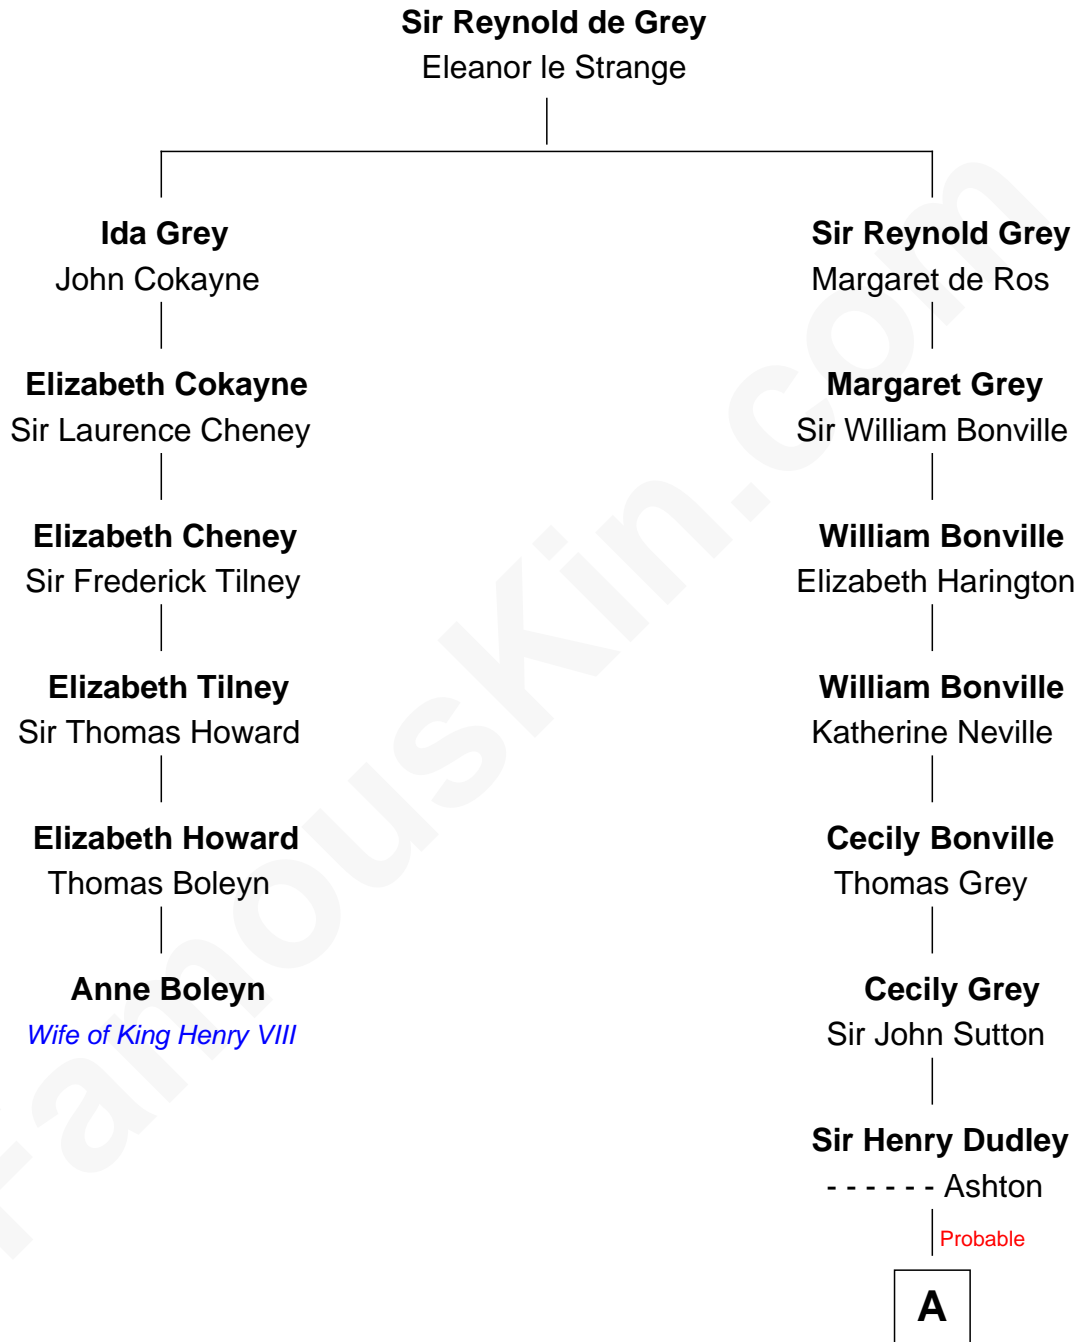

# FamousKin.com Relationship Chart of

**Anne Boleyn**

*2nd Wife of King Henry VIII*

5th cousin 13 times removed of

**Dick Clark**

*Radio and TV Host*

**A**

**Roger Dudley**  
Susanna Thorne