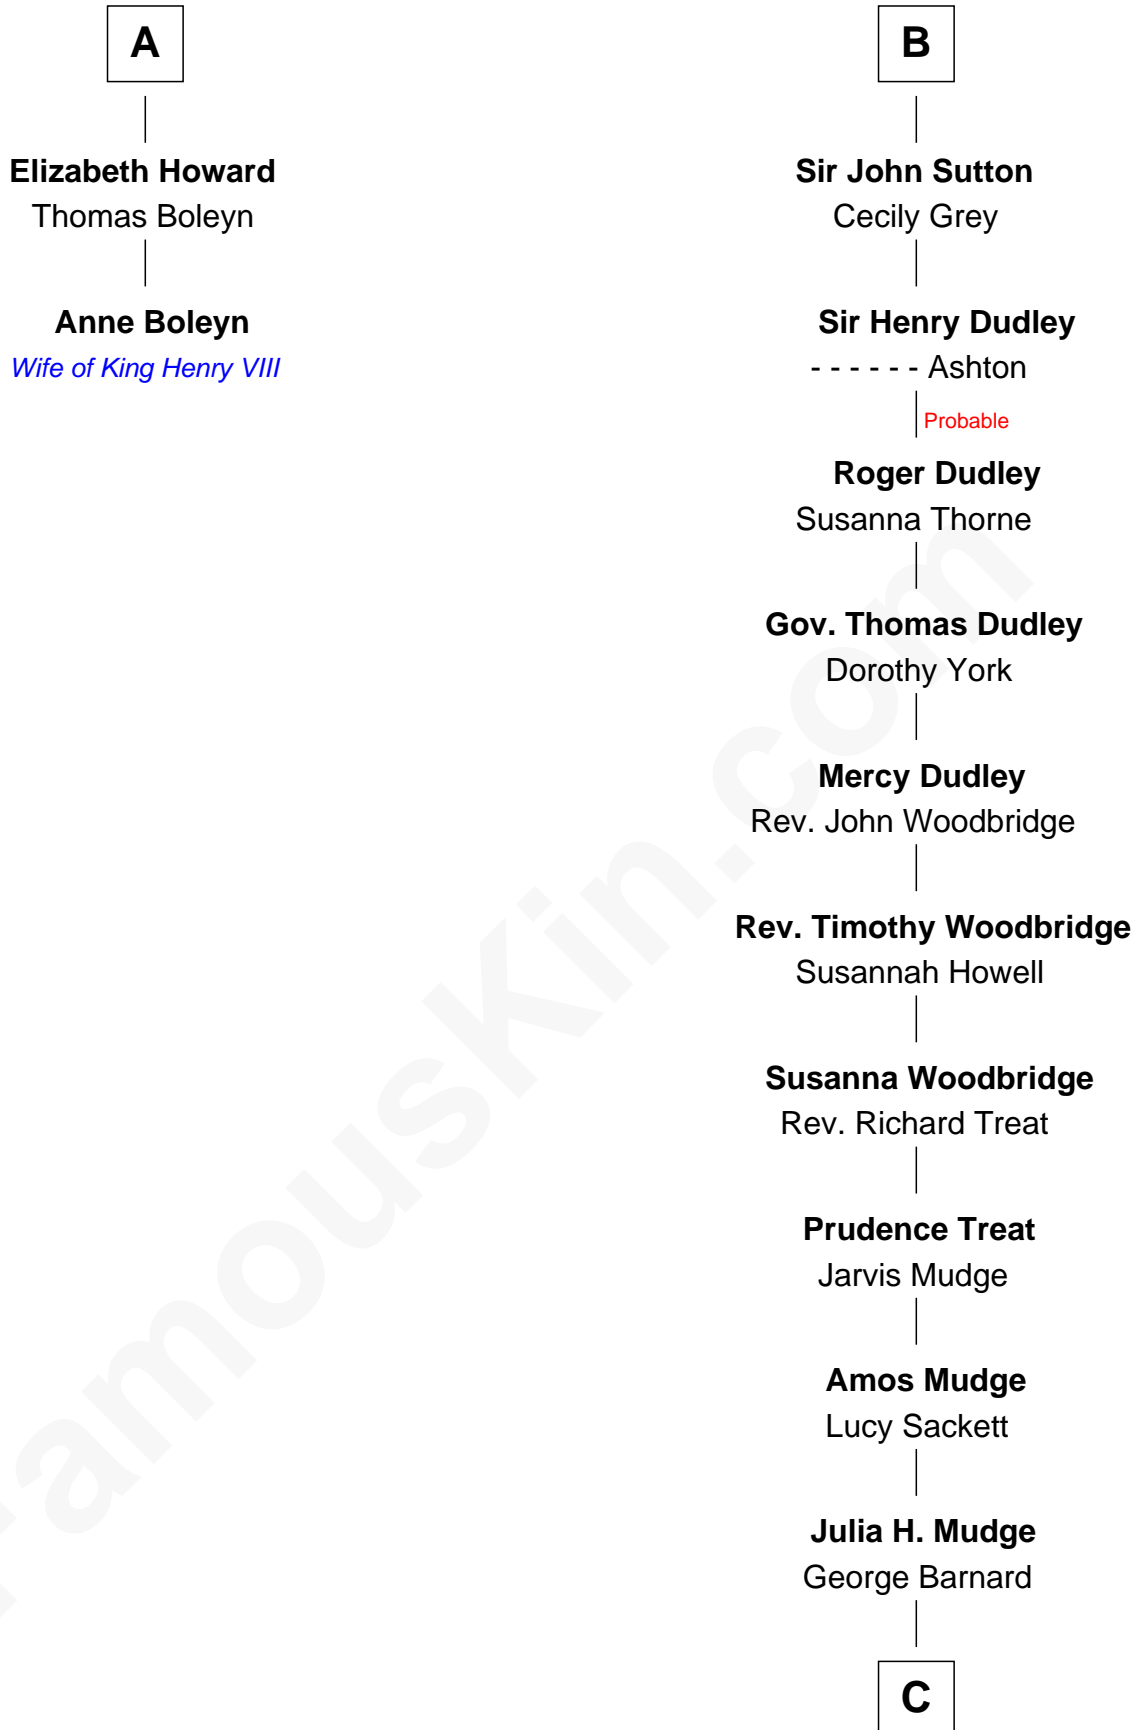

FamousKin.com Relationship Chart of

Anne Boleyn

2nd Wife of King Henry VIII

8th cousin 12 times removed of

Dick Clark

Radio and TV Host

Margaret of France
Edward I, King of England

Thomas of Brotherton

Sir Robert Howard

Sir John Howard

Katherine Moleyns

Sir Thomas Howard

Elizabeth Tilney

A

Edmund of Woodstock

Margaret Wake

Joan Plantagenet

Thomas Holand

Sir Thomas de Holand

Alice Fitzalan

Eleanor Holand

Edward Cherleton

Joyce Cherleton

Sir John Tiptoft

Joyce Tiptoft

Sir Edmund Sutton

Sir Edward Sutton

Cecily Willoughby

B

C

George Barnard
Jane Sophia Fuller

Charles Fuller Barnard
Anna May Aldridge