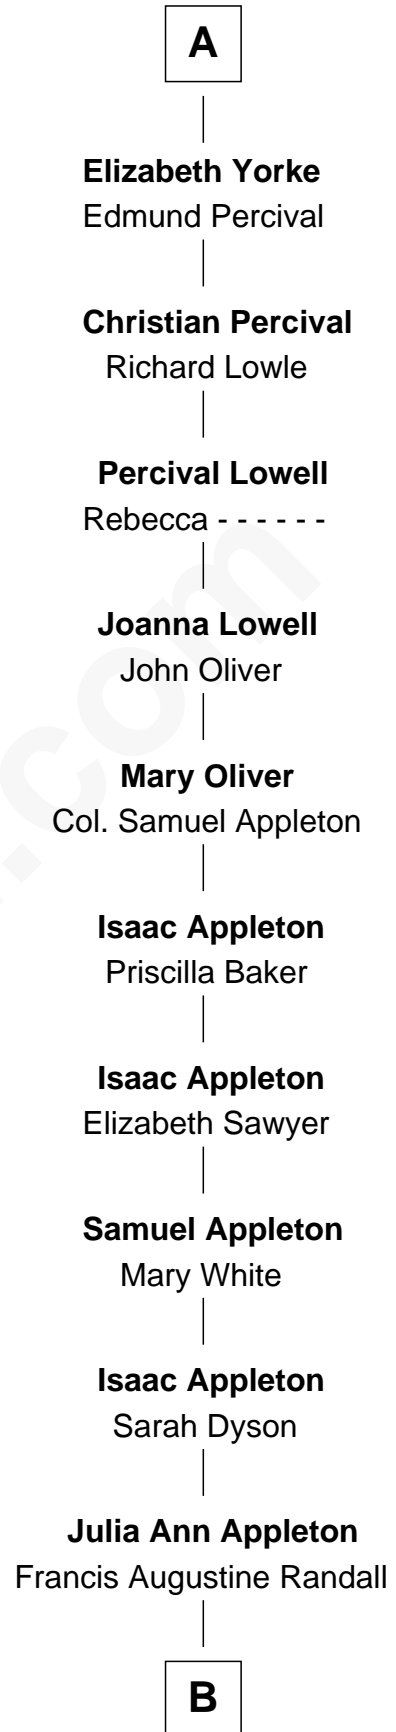

FamousKin.com Relationship Chart of

Anne Boleyn

2nd Wife of King Henry VIII

7th cousin 14 times removed of

James Spader

TV and Movie Actor

Humphrey de Bohun
Elizabeth Plantagenet

Eleanor de Bohun
Sir James le Boteler

James le Boteler
Elizabeth Darcy

James Butler
Anne de Welles

James Butler
Joan Beauchamp

Sir Thomas Butler
Anne Hankeford

Margaret Butler
Sir William Boleyn

Thomas Boleyn
Elizabeth Howard

Anne Boleyn
Wife of King Henry VIII

Margaret de Bohun
Sir Hugh de Courtnay

Elizabeth de Courtnay
Sir Andrew Luttrell

Sir Hugh Luttrell
Catherine de Beaumont

Sir John Luttrell
Margaret Touchet

Sir James Luttrell
Elizabeth Courtnay

Sir Hugh Luttrell
Margaret Hill

Eleanor Luttrell
Roger Yorke

A

B

Julia M. Randall

William E. Fraser

Edward Abbott Fraser

Myrtle H. Brown

James Randall Fraser