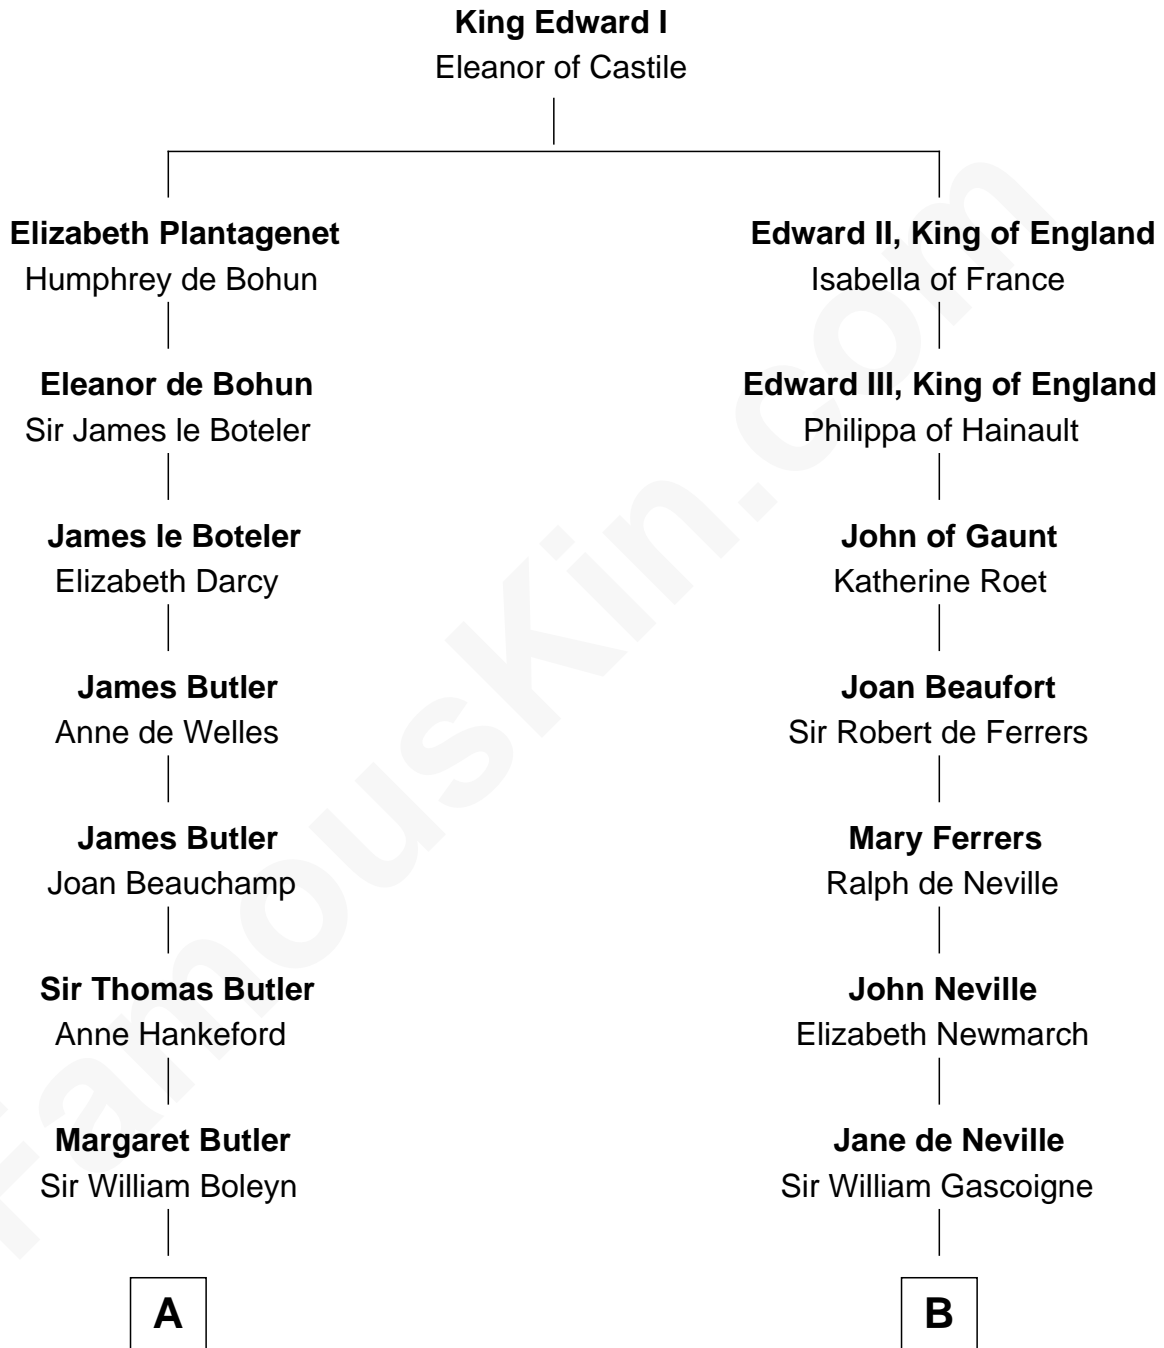

FamousKin.com Relationship Chart of

Anne Boleyn

2nd Wife of King Henry VIII

8th cousin 12 times removed of

Charles A. Pillsbury

Co-Founder of C.A. Pillsbury Co.

C

—
Moses Carleton

Margaret Sprake

—
Henry Carleton

Polly Greeley

—
Margaret Sprague Carleton

George Alfred Pillsbury

—
Charles A. Pillsbury

Co-Founder of C.A. Pillsbury Co.

FamousKin.com