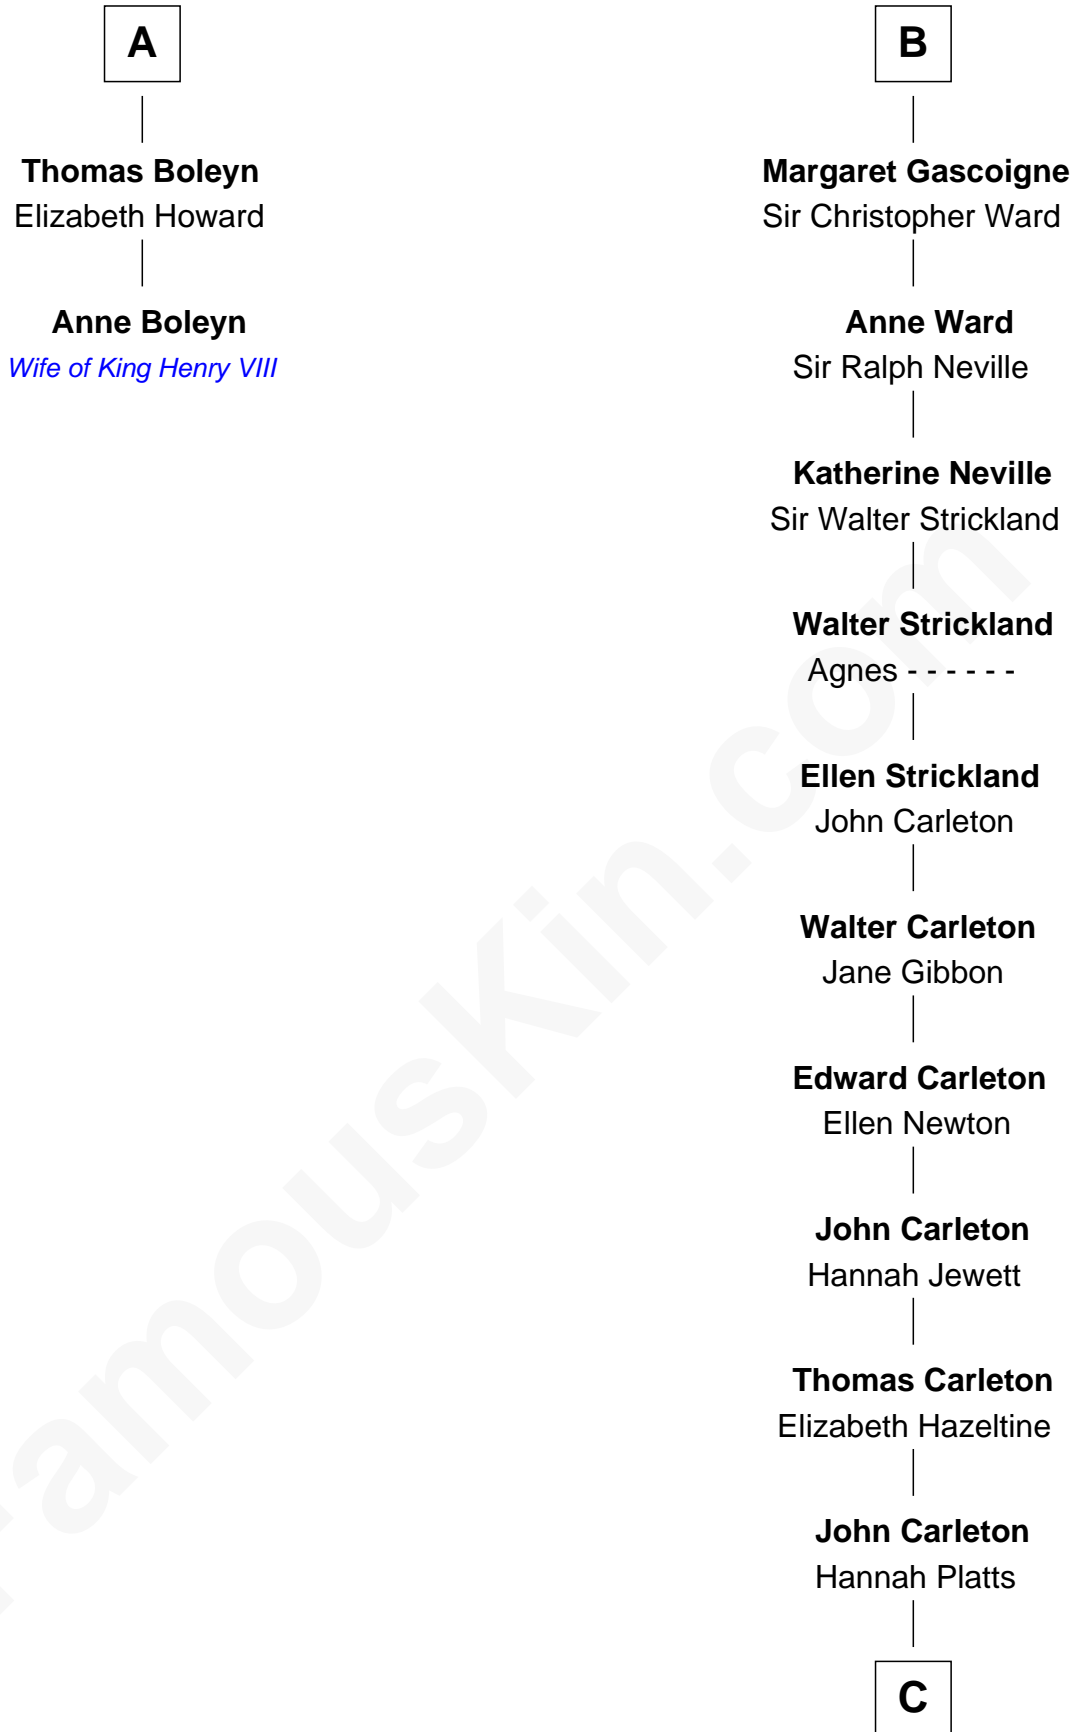

FamousKin.com Relationship Chart of

Anne Boleyn

2nd Wife of King Henry VIII

8th cousin 12 times removed of

Charles A. Pillsbury

Co-Founder of C.A. Pillsbury Co.

C

—
Moses Carleton

Margaret Sprake

—
Henry Carleton

Polly Greeley

—
Margaret Sprague Carleton

George Alfred Pillsbury

—
Charles A. Pillsbury

Co-Founder of C.A. Pillsbury Co.

FamousKin.com