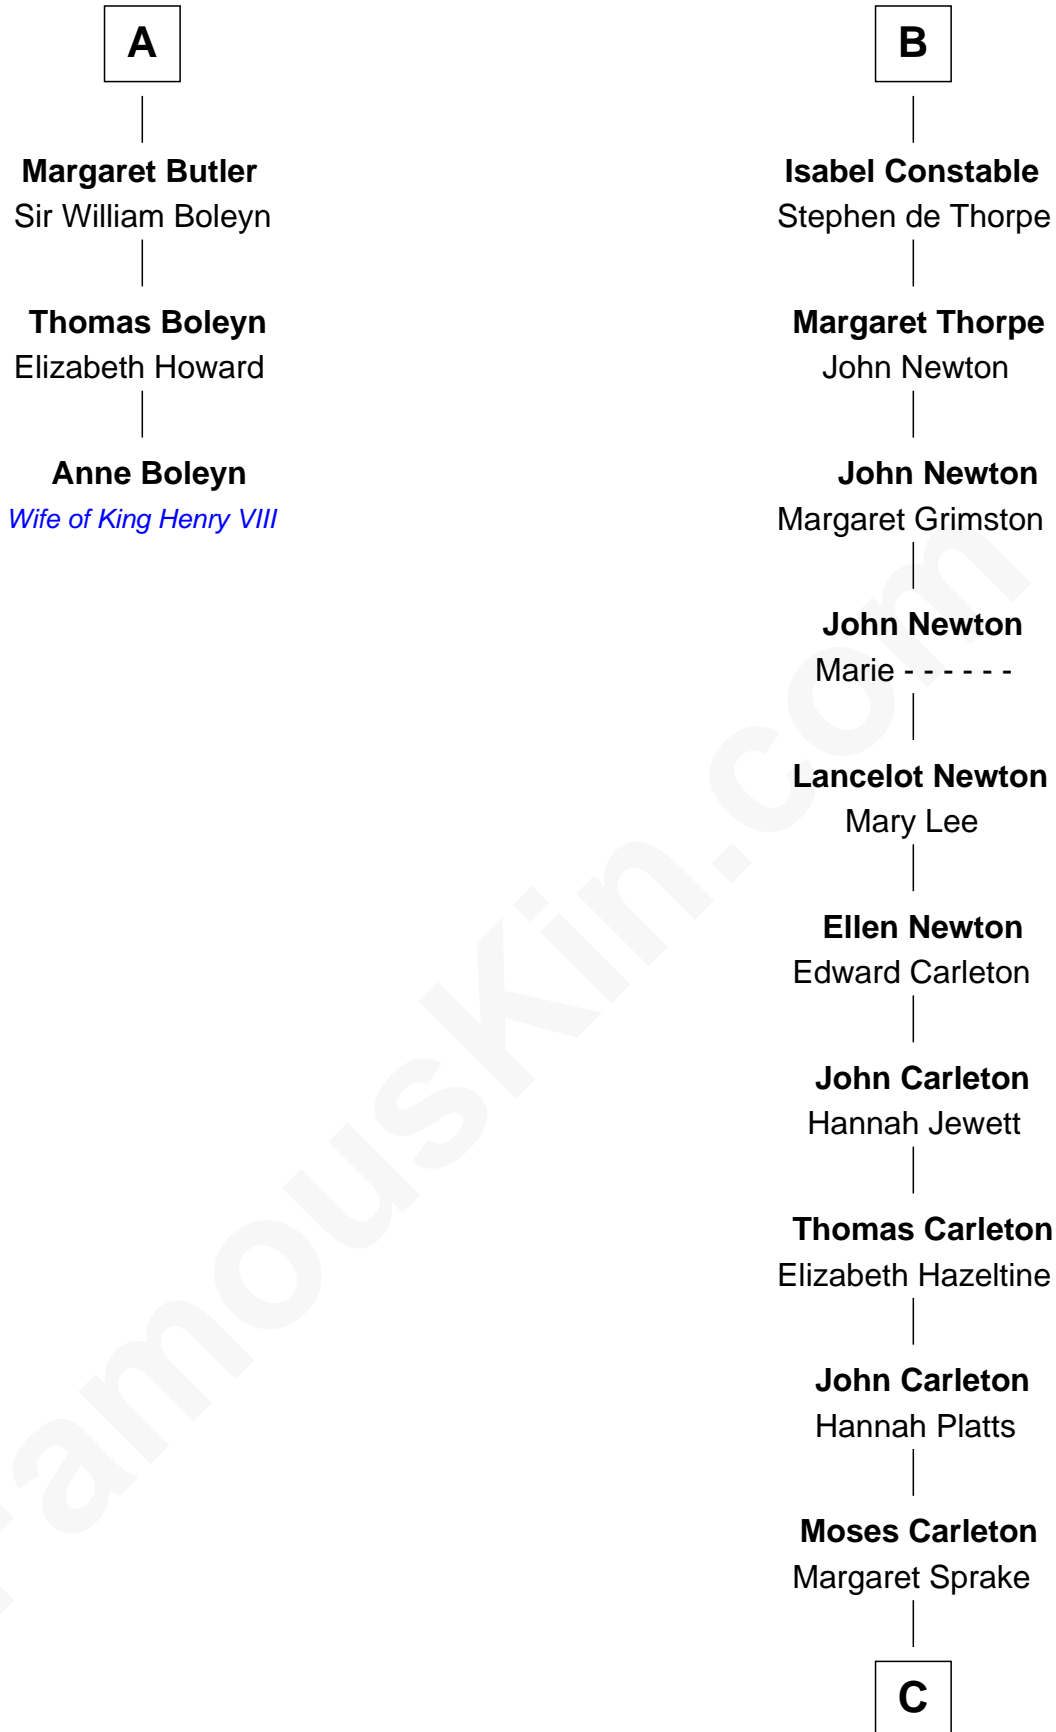

FamousKin.com Relationship Chart of

Anne Boleyn

2nd Wife of King Henry VIII

9th cousin 10 times removed of

Charles A. Pillsbury

Co-Founder of C.A. Pillsbury Co.

C

Henry Carleton

Polly Greeley

Margaret Sprague Carleton

George Alfred Pillsbury

Charles A. Pillsbury

Co-Founder of C.A. Pillsbury Co.

FamousKin.com