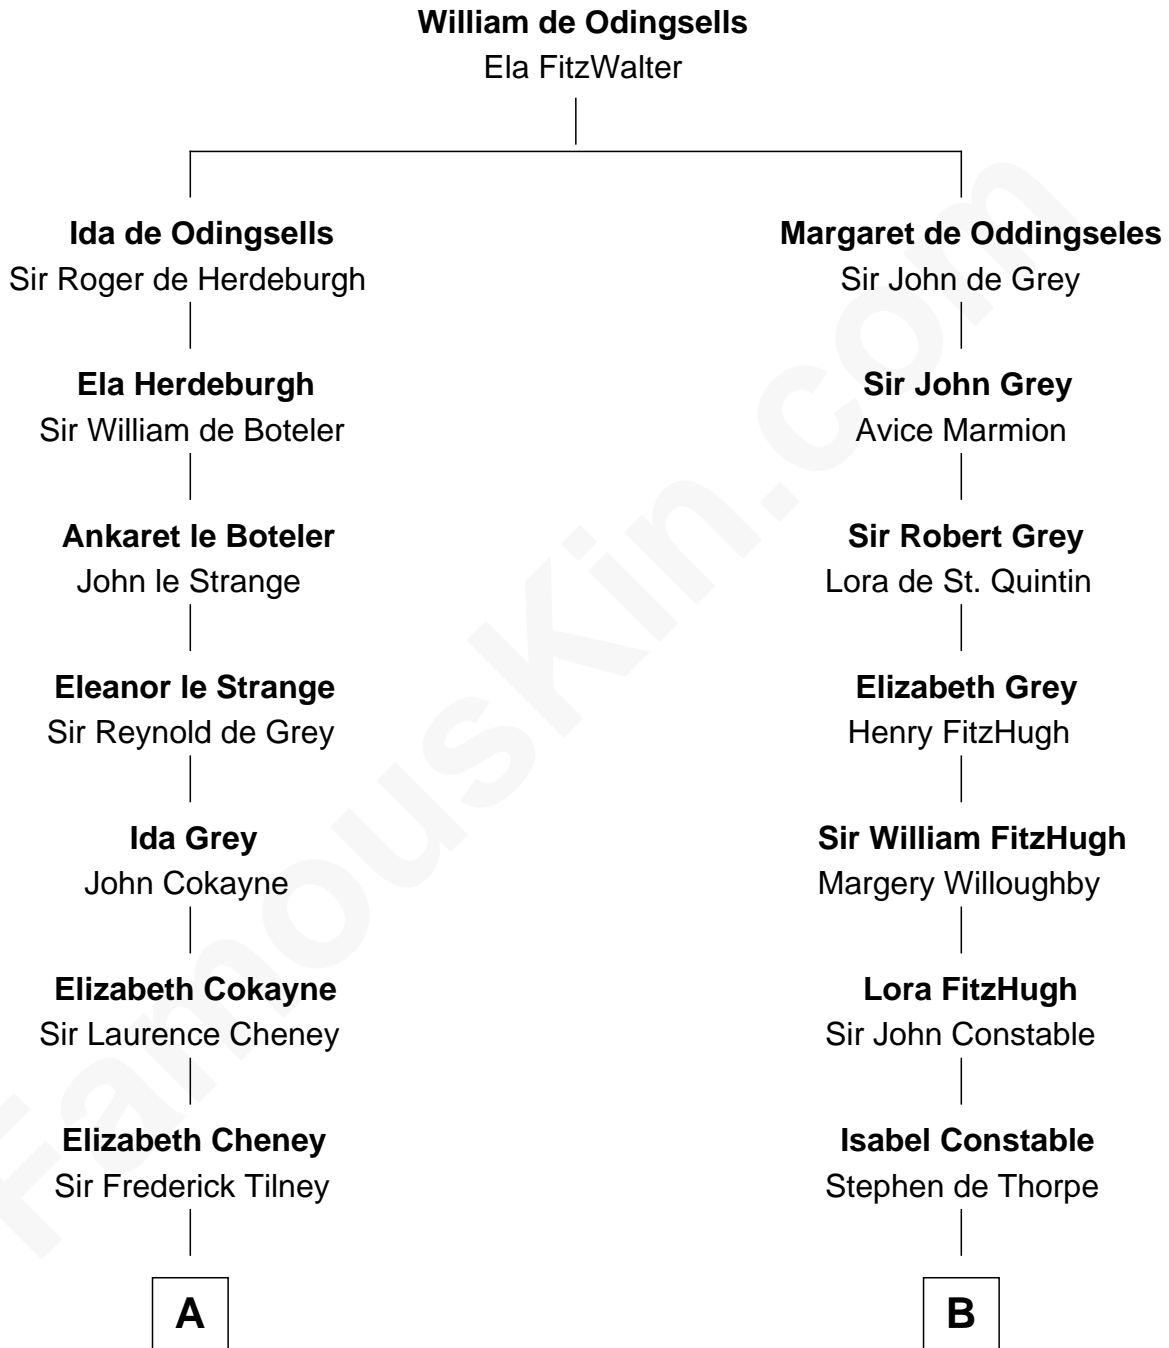

FamousKin.com Relationship Chart of

Anne Boleyn

2nd Wife of King Henry VIII

9th cousin 9 times removed of

Charles A. Pillsbury

Co-Founder of C.A. Pillsbury Co.

C

|
Margaret Sprague Carleton