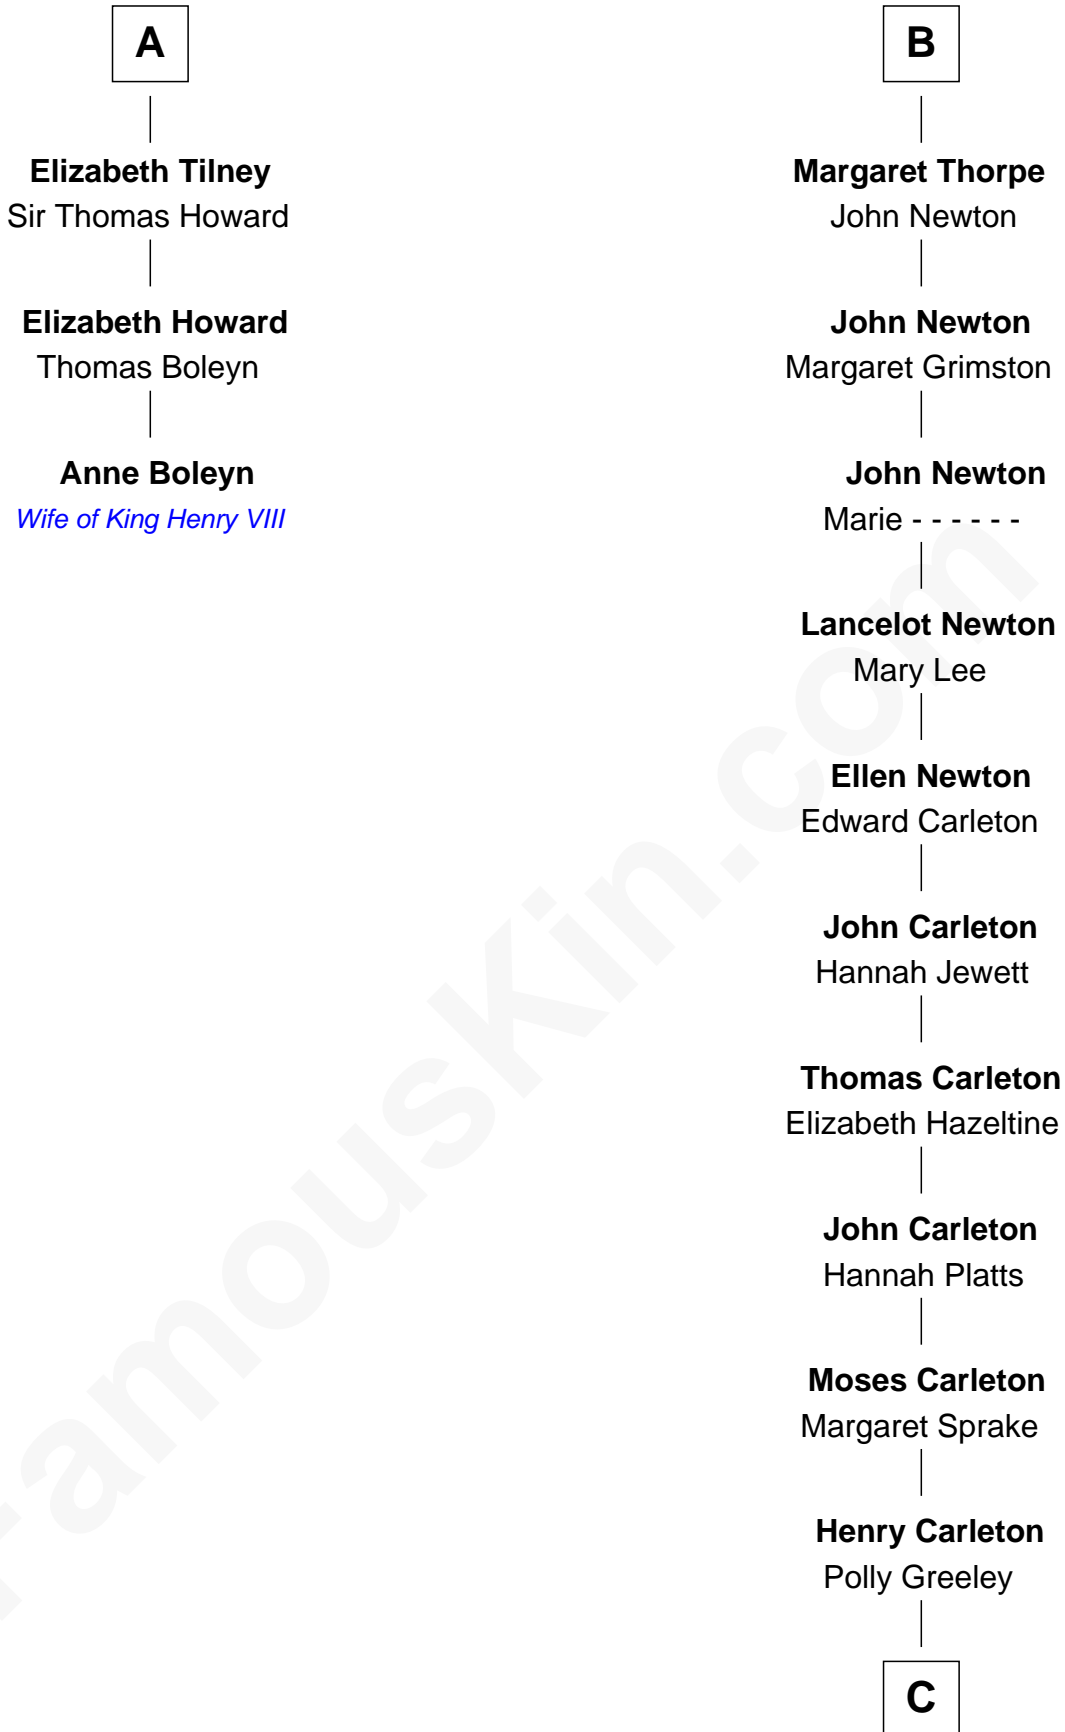

FamousKin.com Relationship Chart of

Anne Boleyn

2nd Wife of King Henry VIII

9th cousin 9 times removed of

Charles A. Pillsbury

Co-Founder of C.A. Pillsbury Co.

C

|
Margaret Sprague Carleton