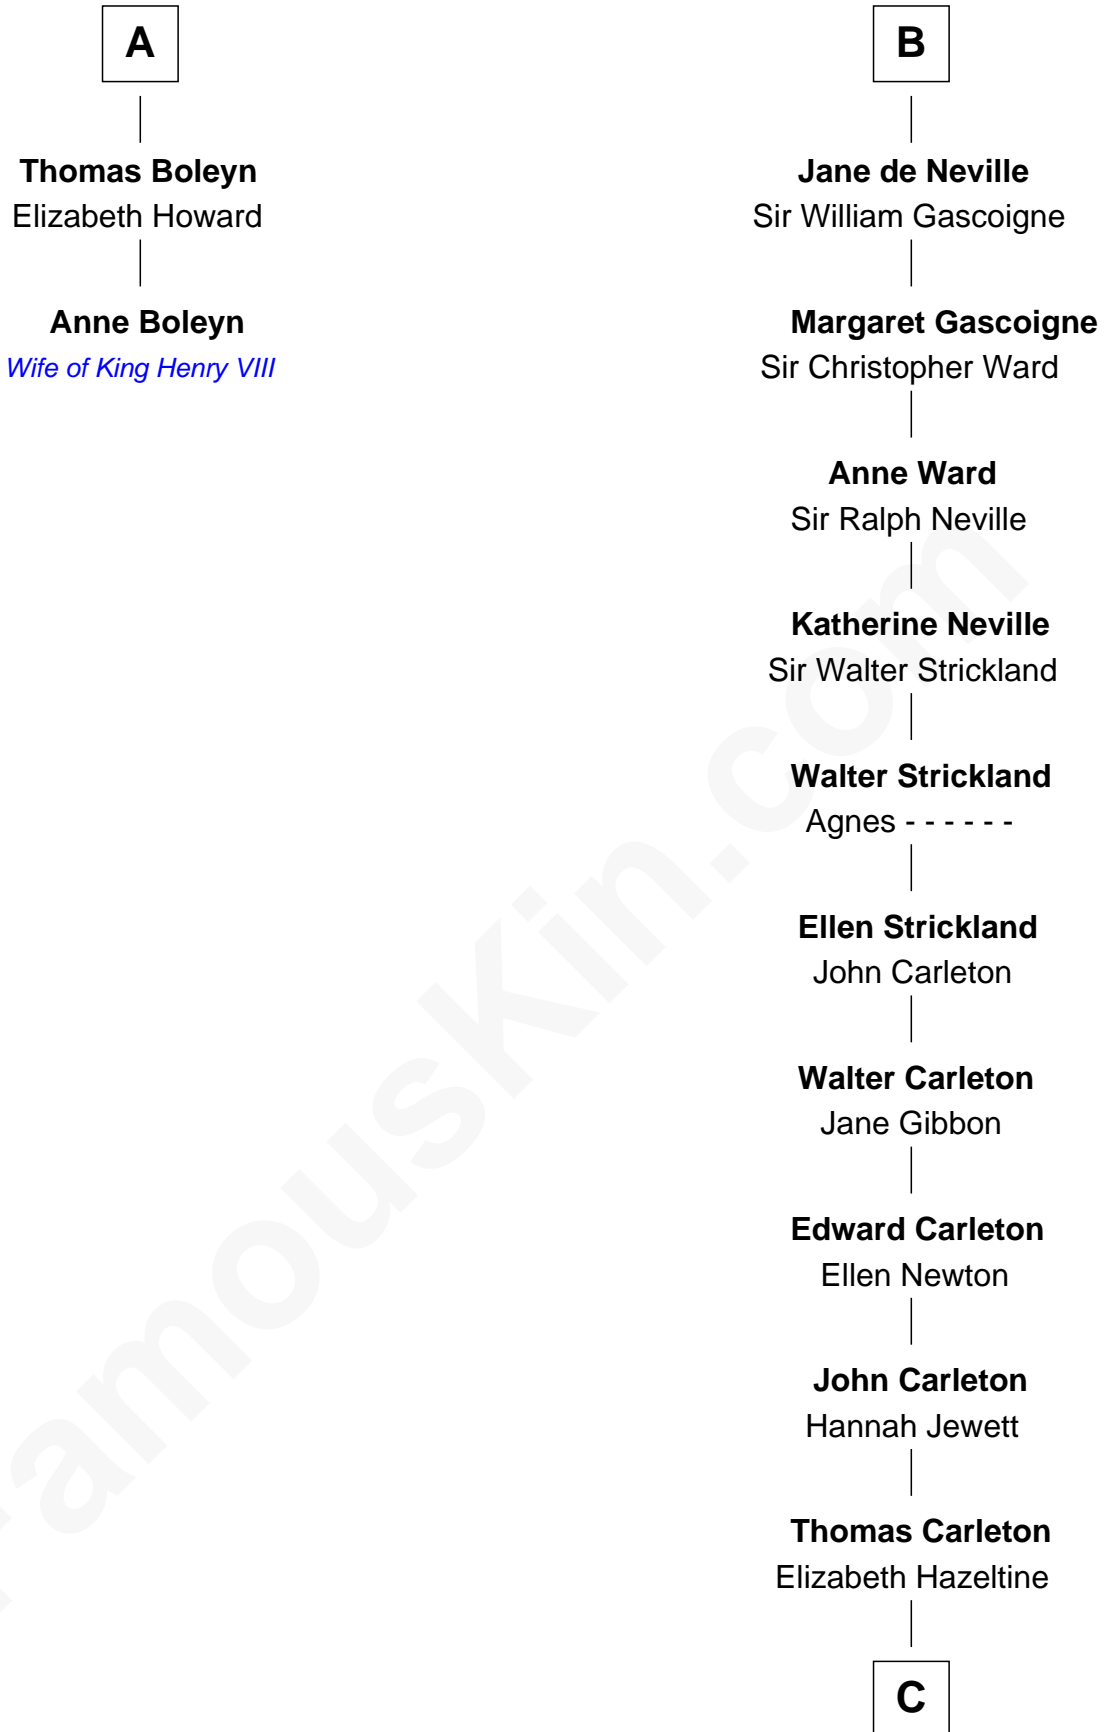

FamousKin.com

Relationship Chart of

Anne Boleyn

2nd Wife of King Henry VIII

8th cousin 13 times removed of

Charles A. Pillsbury

Co-Founder of C.A. Pillsbury Co.

C

John Carleton

Hannah Platts

Moses Carleton

Margaret Sprake

Henry Carleton

Polly Greeley

Margaret Sprague Carleton

George Alfred Pillsbury