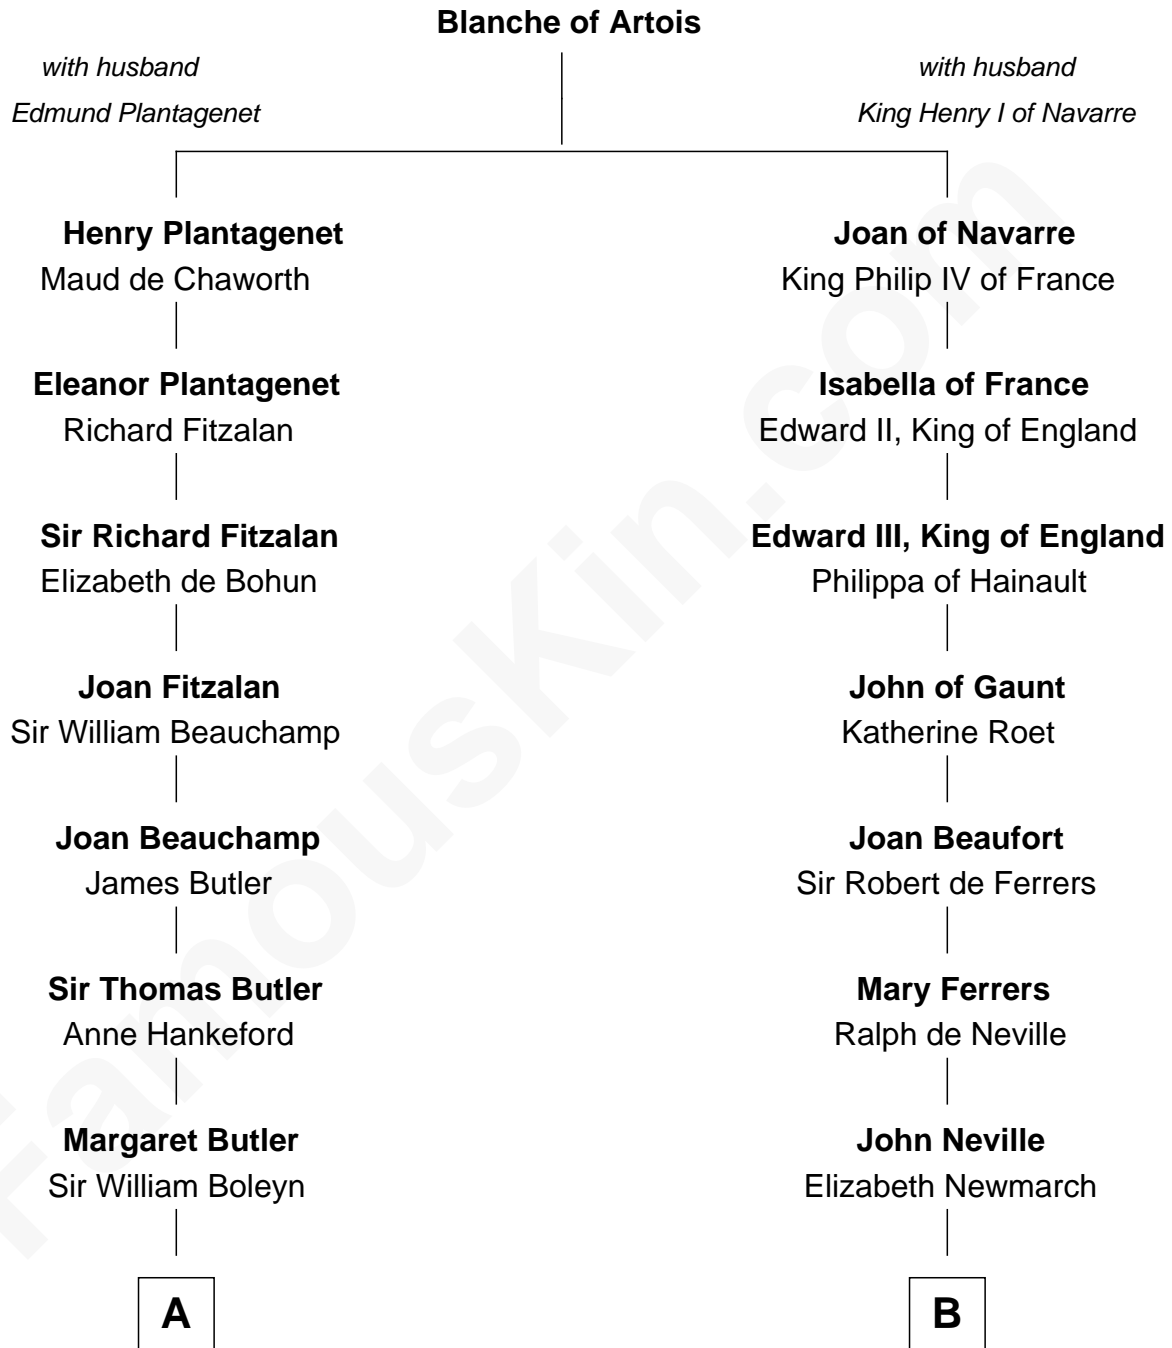

FamousKin.com

Relationship Chart of

Anne Boleyn

2nd Wife of King Henry VIII

8th cousin 13 times removed of

Charles A. Pillsbury

Co-Founder of C.A. Pillsbury Co.

C

John Carleton

Hannah Platts

Moses Carleton

Margaret Sprake

Henry Carleton

Polly Greeley

Margaret Sprague Carleton

George Alfred Pillsbury