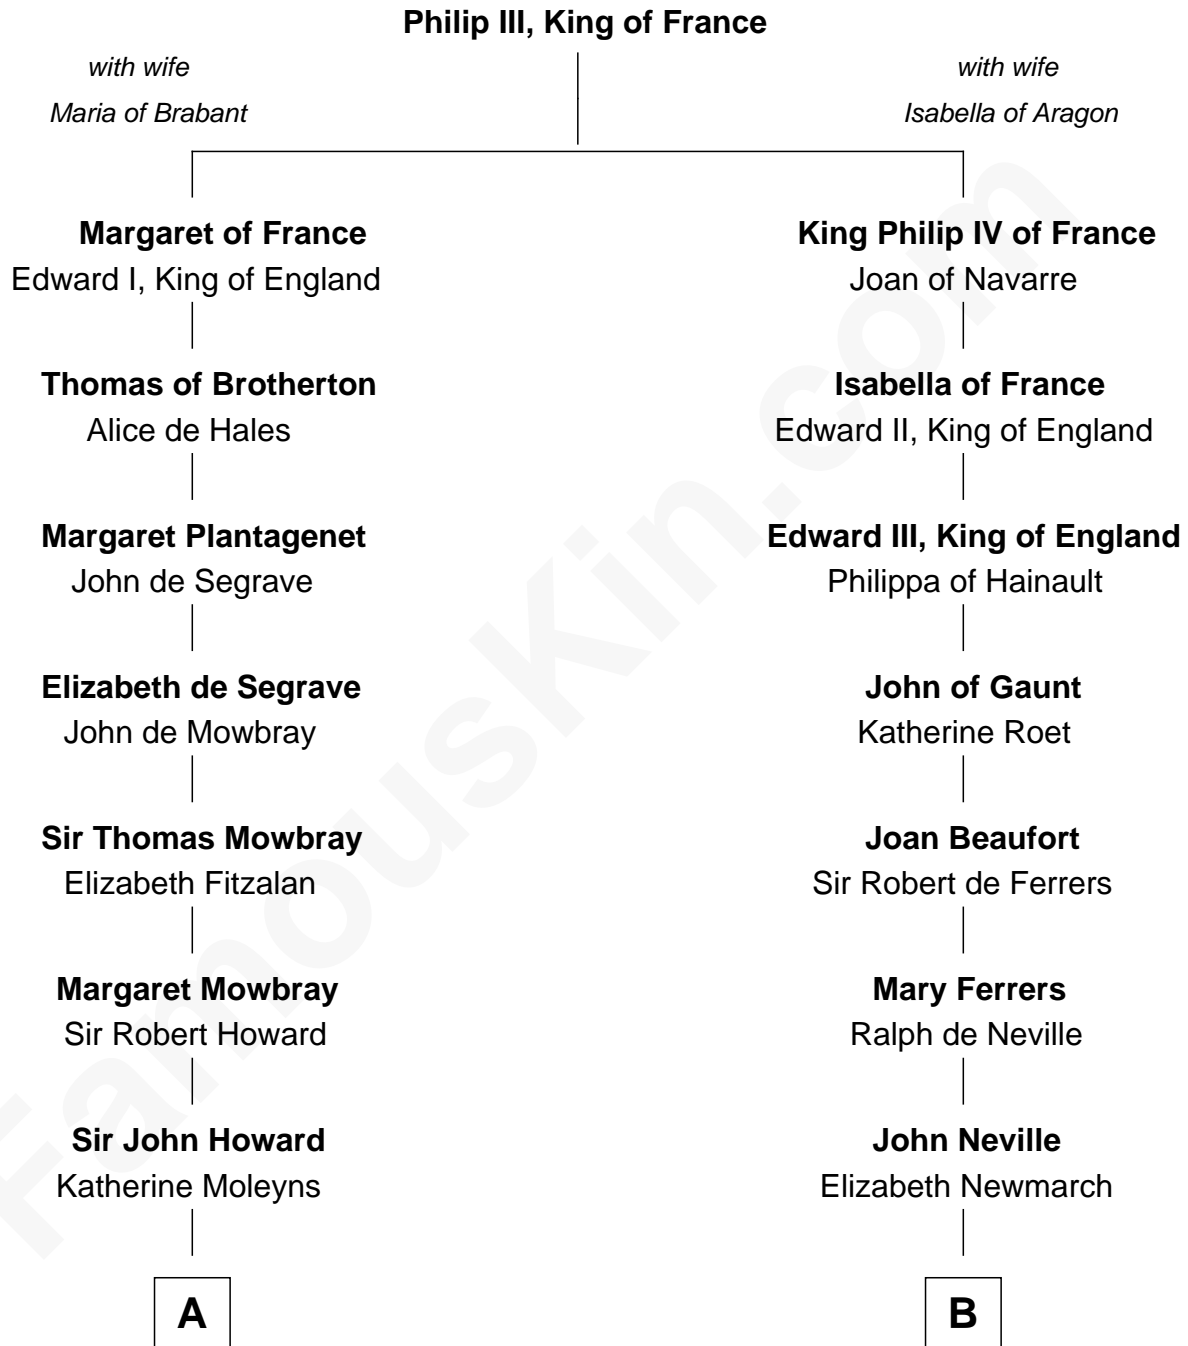

## Relationship Chart of

### Anne Boleyn

2nd Wife of King Henry VIII

9th cousin 12 times removed of

**Charles A. Pillsbury**

Co-Founder of C.A. Pillsbury Co.

**C**

**John Carleton**

Hannah Platts