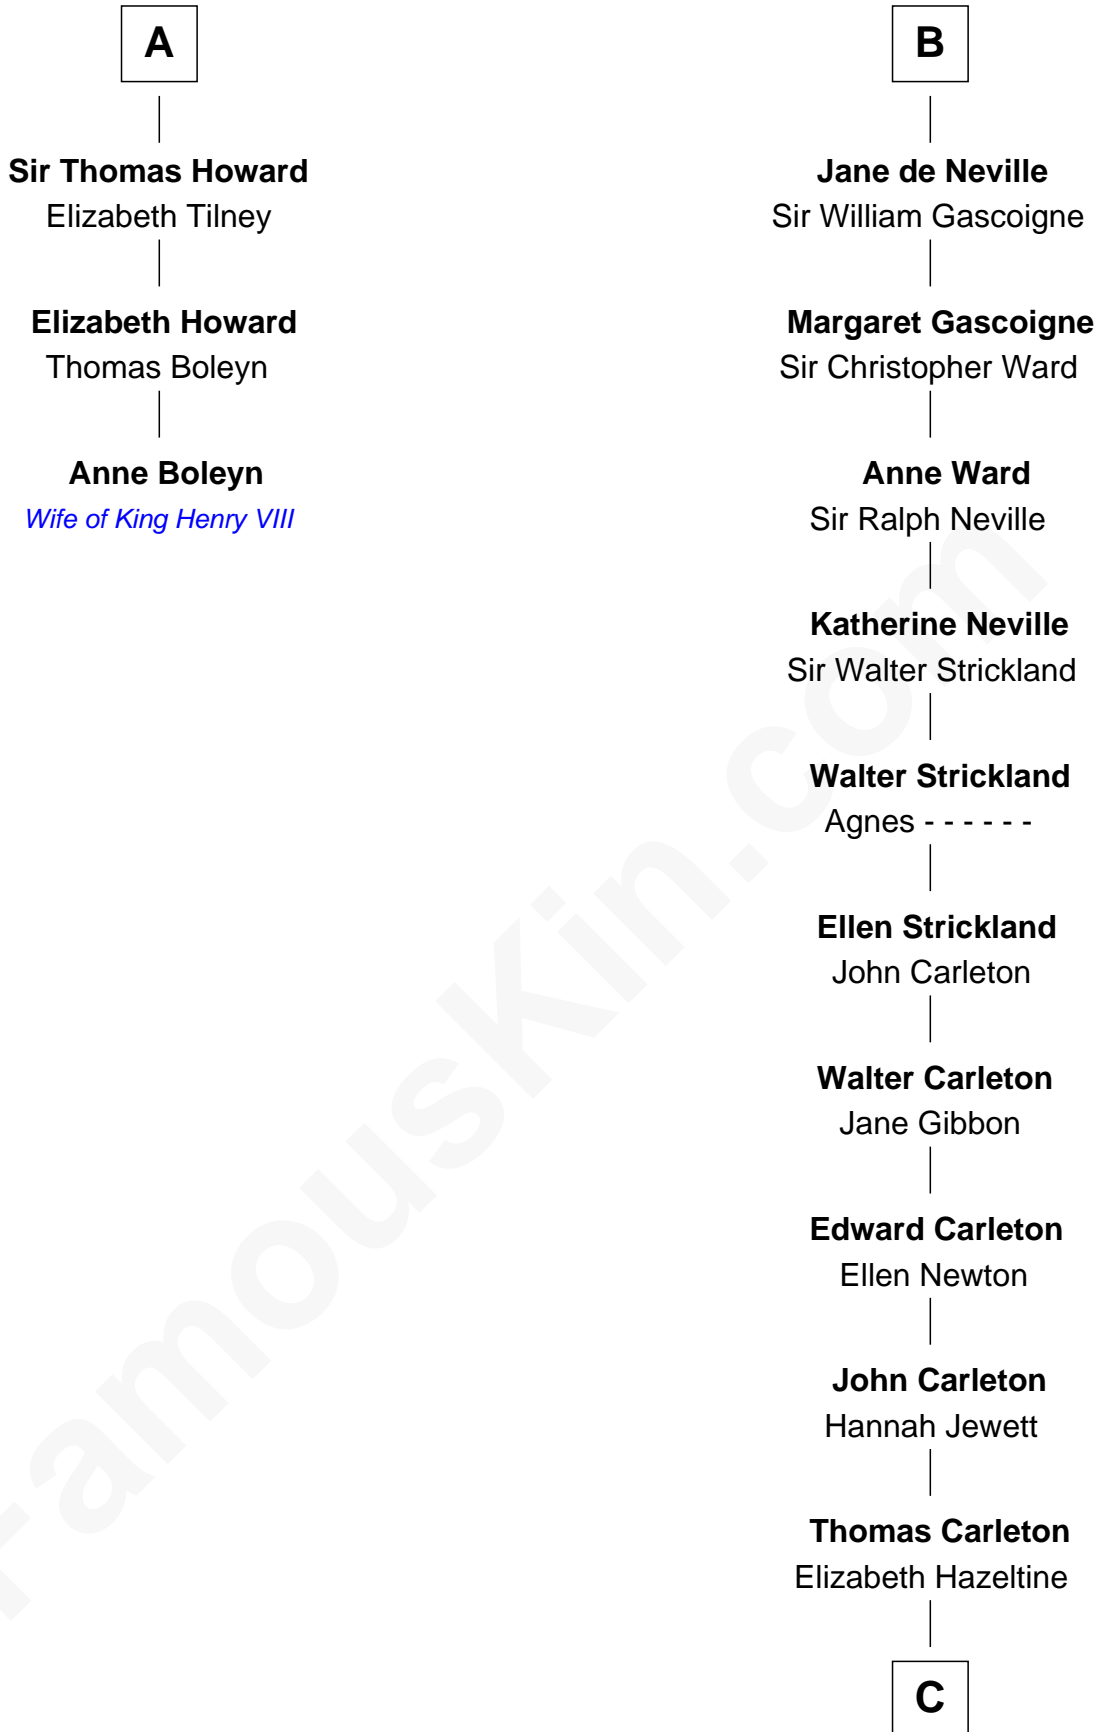

## Relationship Chart of

### Anne Boleyn

2nd Wife of King Henry VIII

9th cousin 12 times removed of

**Charles A. Pillsbury**

Co-Founder of C.A. Pillsbury Co.

**C**

**John Carleton**

Hannah Platts