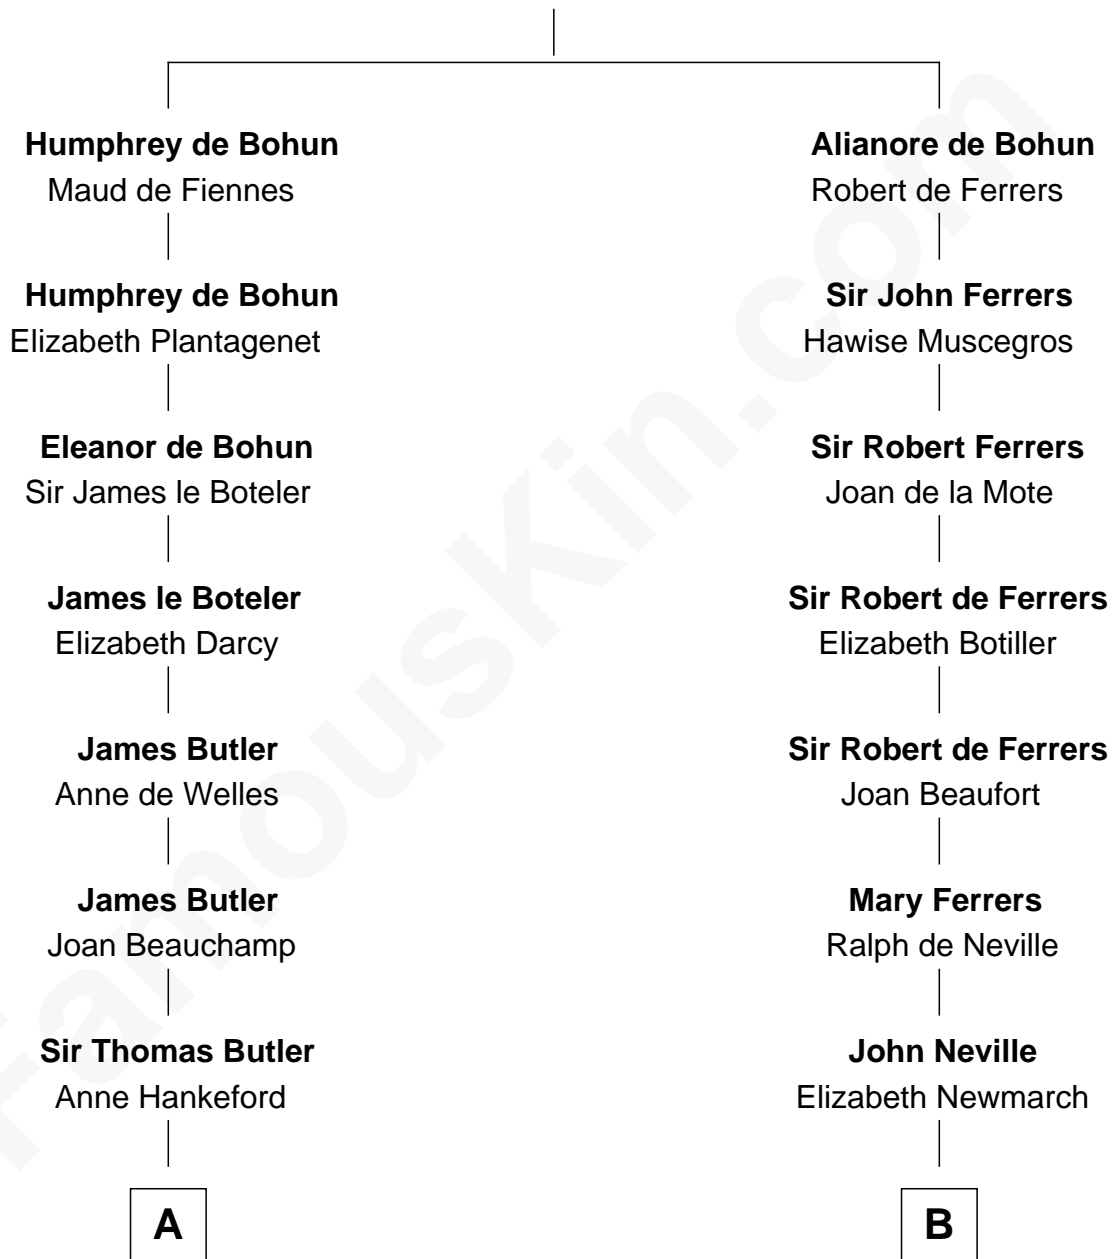

# FamousKin.com Relationship Chart of

**Anne Boleyn**

*2nd Wife of King Henry VIII*

9th cousin 12 times removed of

**Charles A. Pillsbury**

*Co-Founder of C.A. Pillsbury Co.*

**Sir Humphrey de Bohun**

Eleanor de Braiose

**C**

**John Carleton**

Hannah Platts

**Moses Carleton**

Margaret Sprake

**Henry Carleton**

Polly Greeley

**Margaret Sprague Carleton**