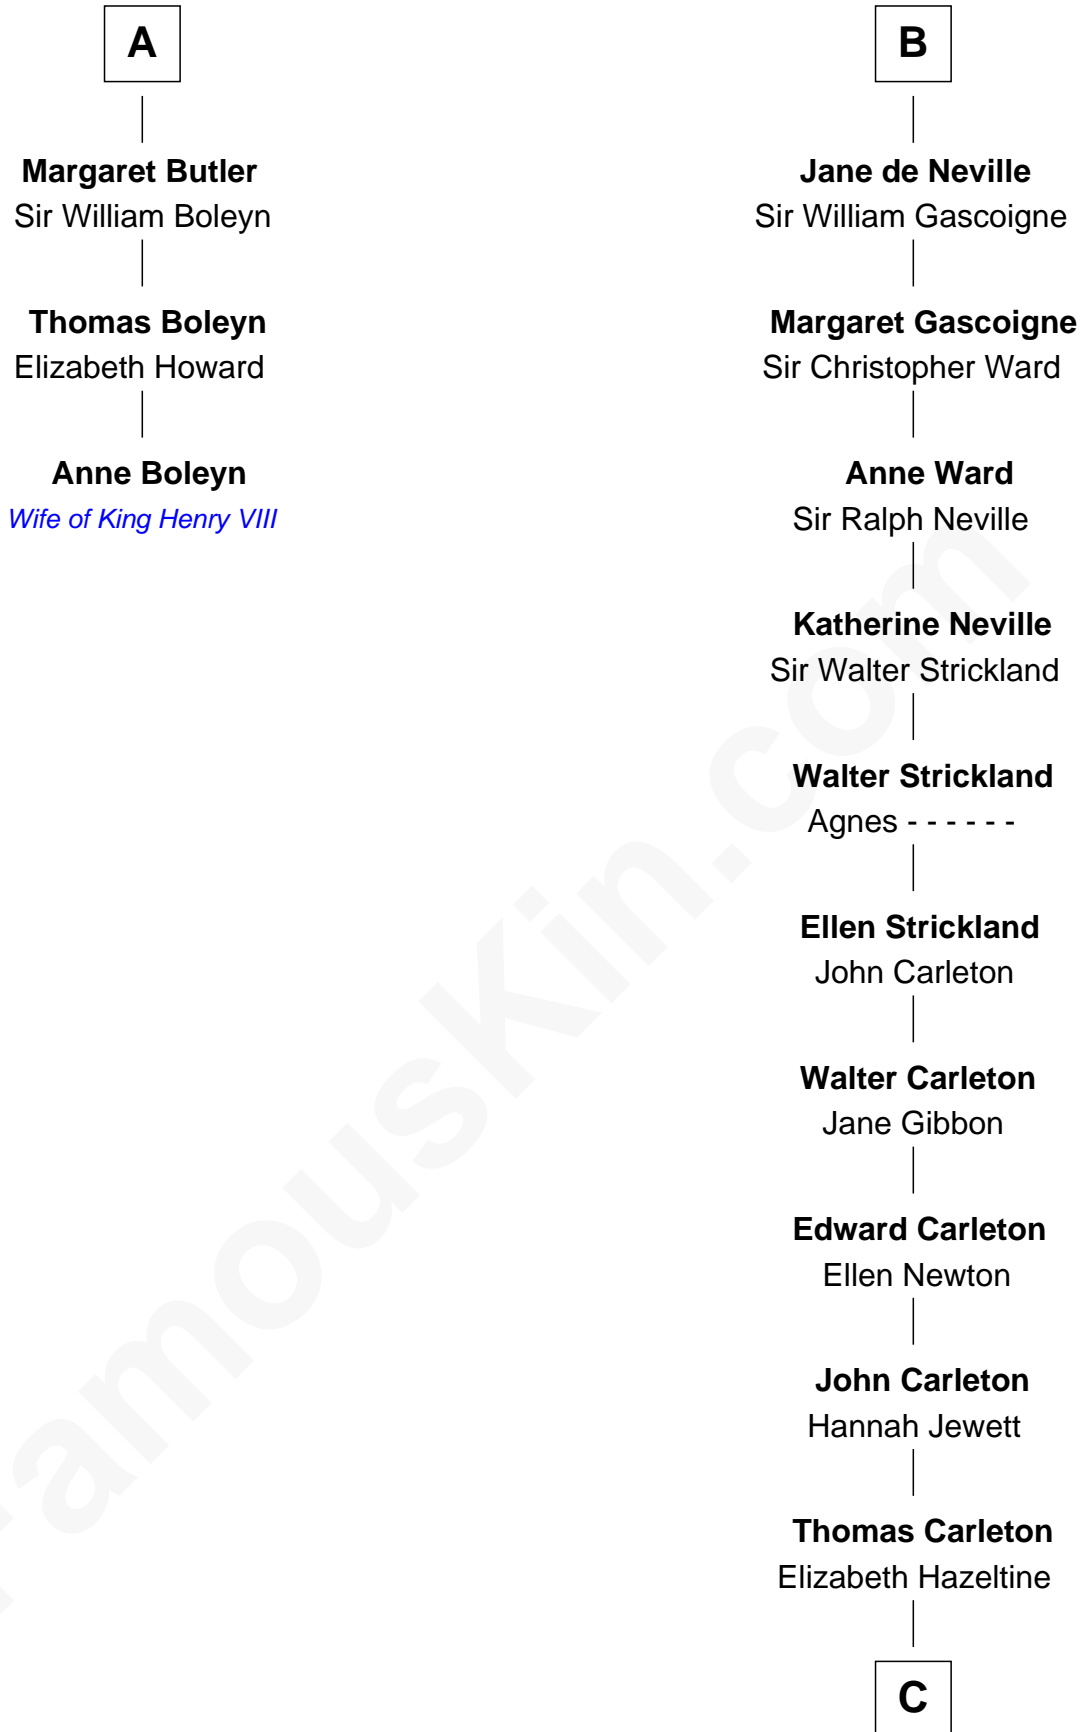

# FamousKin.com Relationship Chart of

**Anne Boleyn**

*2nd Wife of King Henry VIII*

9th cousin 12 times removed of

**Charles A. Pillsbury**

*Co-Founder of C.A. Pillsbury Co.*

**Sir Humphrey de Bohun**

Eleanor de Braiose

**C**

**John Carleton**

Hannah Platts

**Moses Carleton**

Margaret Sprake

**Henry Carleton**

Polly Greeley

**Margaret Sprague Carleton**