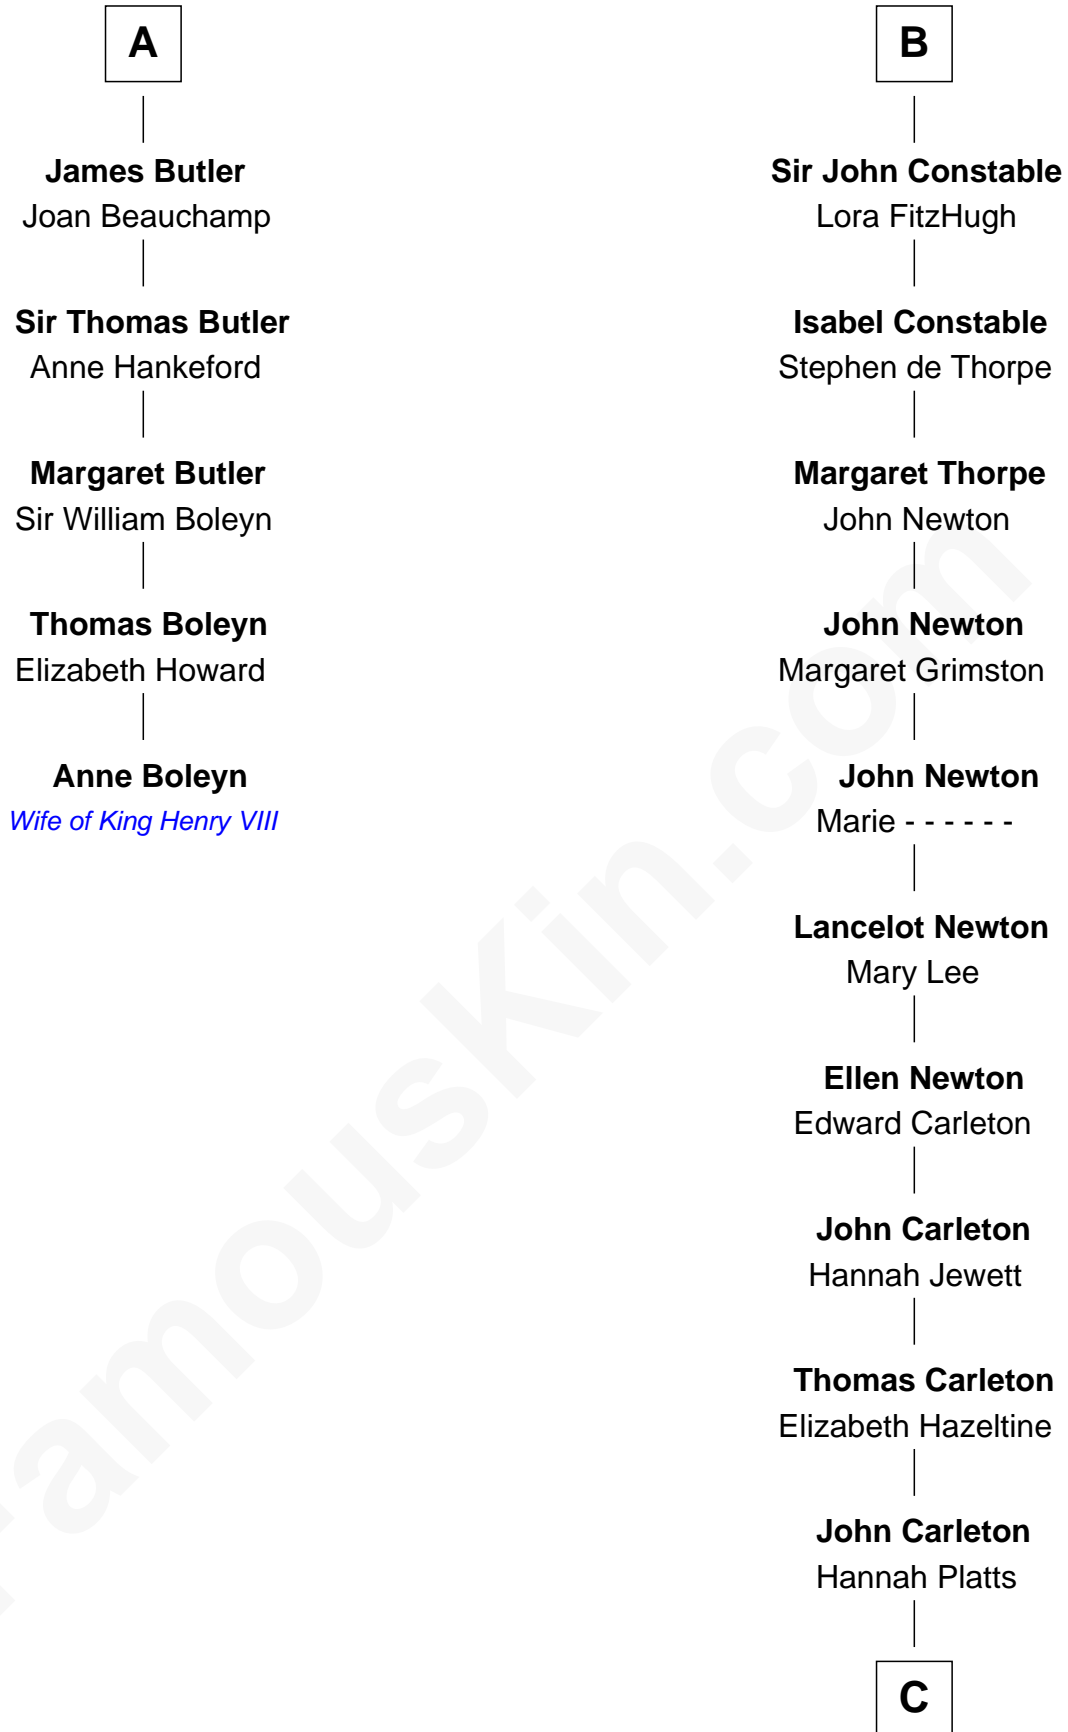

# FamousKin.com Relationship Chart of

**Anne Boleyn**

*2nd Wife of King Henry VIII*

11th cousin 9 times removed of

**Charles A. Pillsbury**

*Co-Founder of C.A. Pillsbury Co.*

**Sir Odinel de Umfreville**

Alice de Lucy

Joan de Roddam

**Sir Thomas de Umfreville**

Agnes Gray

**Margaret de Umfreville**

John Constable

**B**

**C**

—  
**Moses Carleton**  
Margaret Sprake