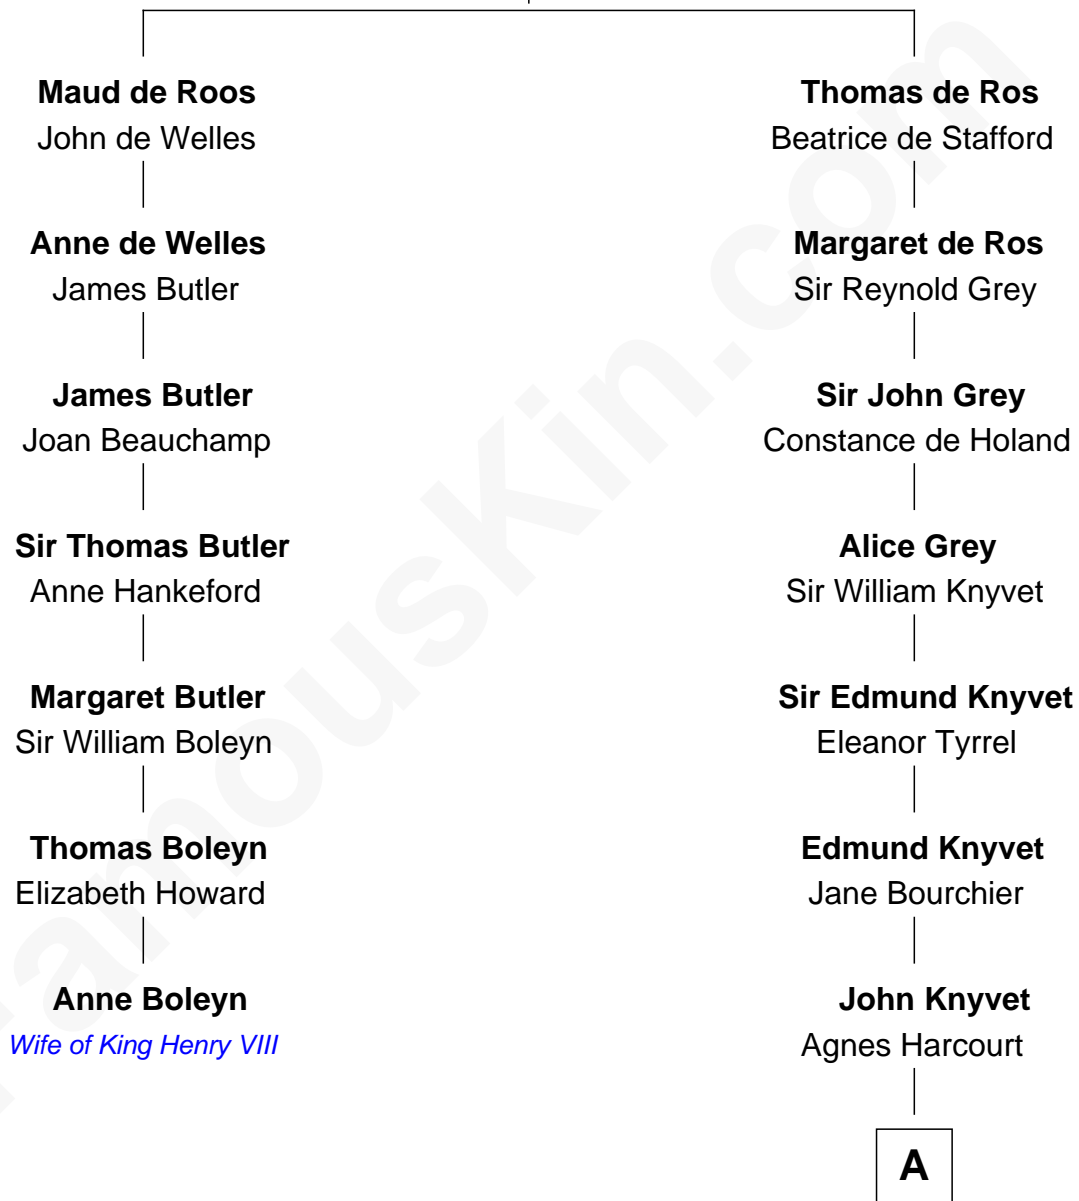

FamousKin.com Relationship Chart of

Anne Boleyn

2nd Wife of King Henry VIII

6th cousin 15 times removed of

Carly Fiorina

CEO of Hewlett-Packard

Sir William de Ros
Margery de Badlesmere

A

Abigail Knyvet

Martin Sedley

Muriel Sedley

Brampton Gurdon

Muriel Gurdon

Richard Saltonstall

Nathaniel Saltonstall

Elizabeth Ward