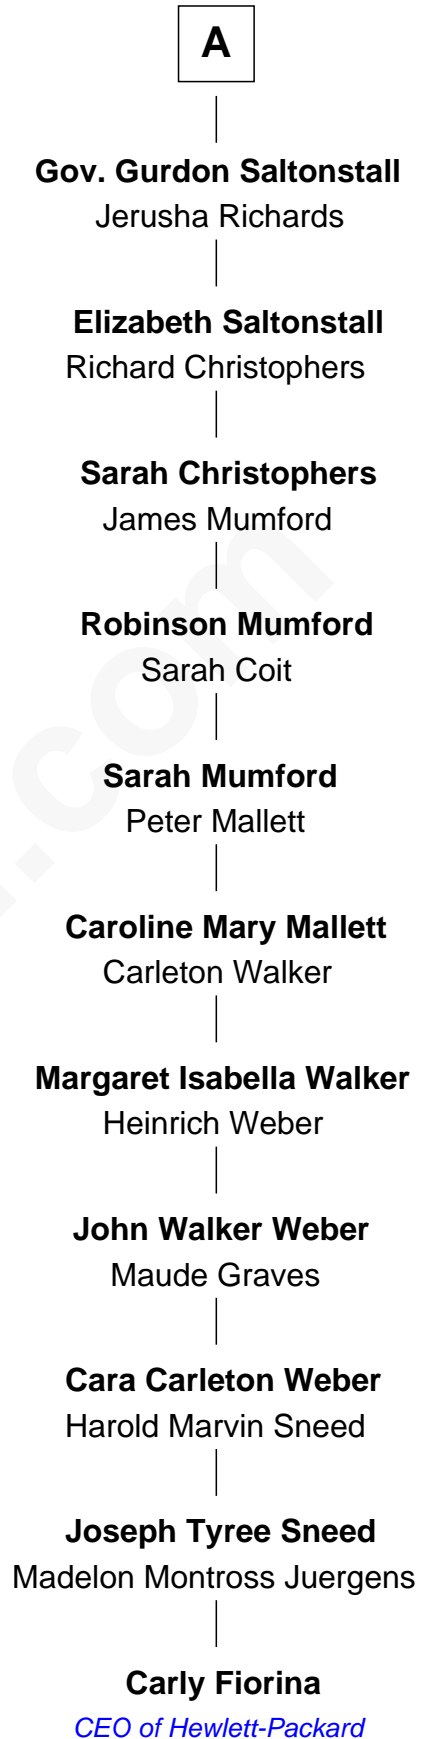

FamousKin.com Relationship Chart of

Anne Boleyn

2nd Wife of King Henry VIII

2nd cousin 15 times removed of

Carly Fiorina

CEO of Hewlett-Packard

Sir John Howard

*with wife
Katherine Moleyns*

*with wife
Margaret Chedworth*

Sir Thomas Howard

Elizabeth Tilney

Katherine Howard

Sir John Bourchier

Elizabeth Howard

Thomas Boleyn

Jane Bourchier

Brampton Gurdon

Muriel Gurdon

Richard Saltonstall

Nathaniel Saltonstall

Elizabeth Ward

A

Carly Fiorina photo by [Gage Skidmore](#) (CC BY-SA 2.0)