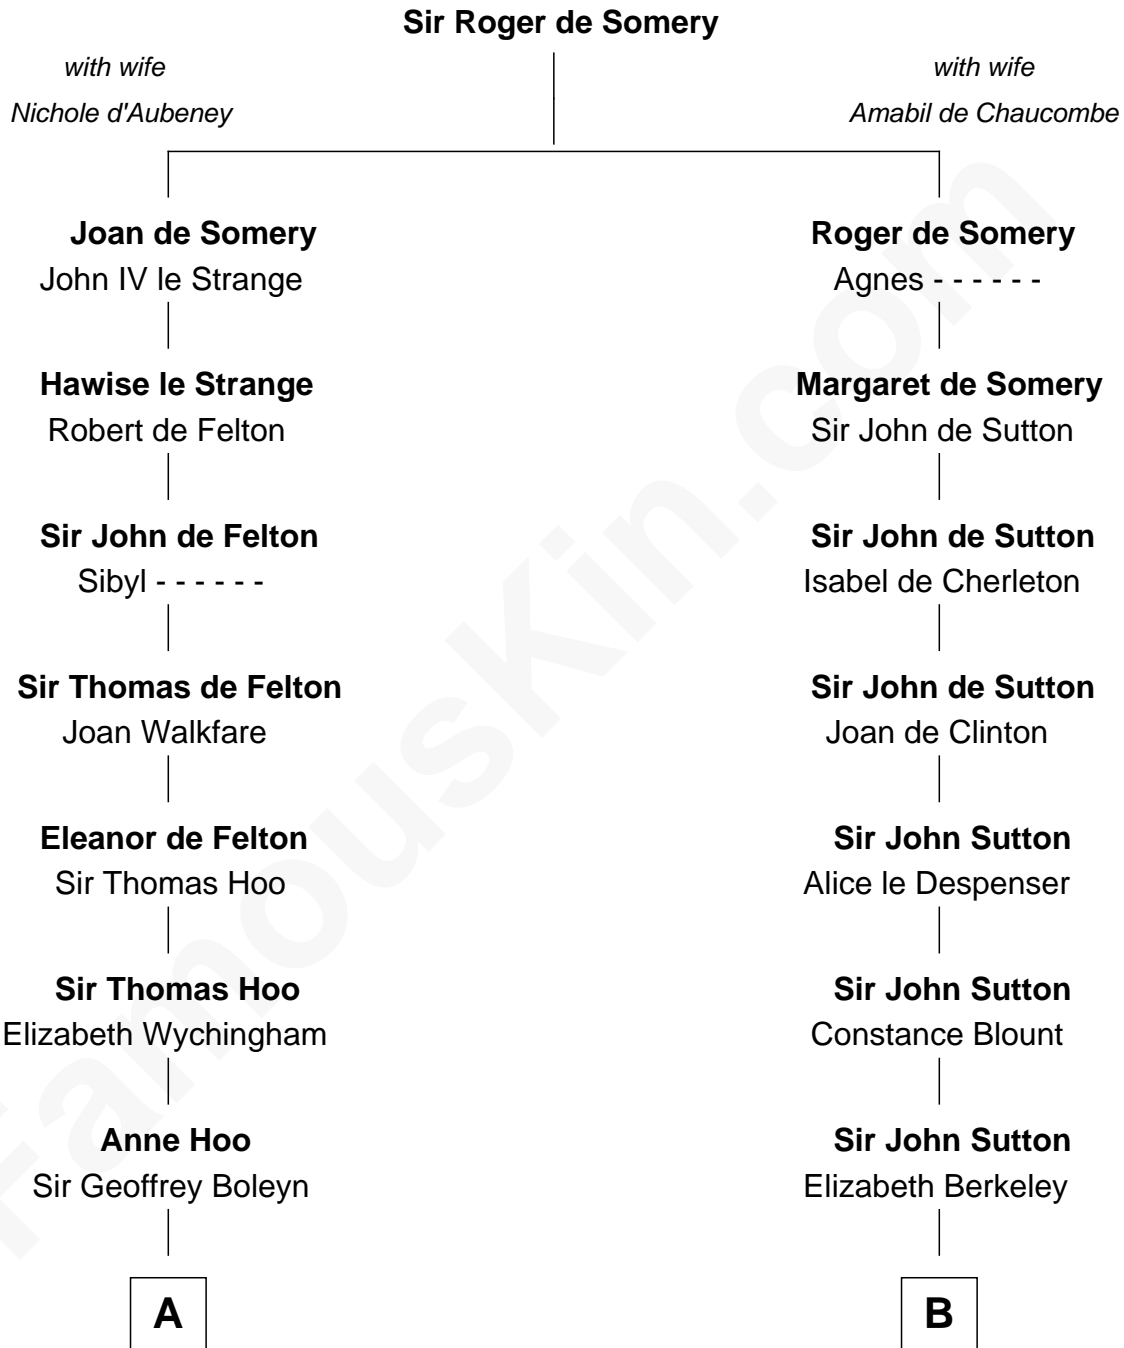

FamousKin.com Relationship Chart of

Anne Boleyn

2nd Wife of King Henry VIII

9th cousin 11 times removed of

Melvyn Douglas

Movie Actor

C

Erskine Douglas

Sophia Garrett

Emma Jane Douglas

Col. George Taliaferro Shackelford

Lena Priscilla Shackelford

Edouard Gregory Hesselberg

Melvyn Douglas

Movie Actor

FamousKin.com