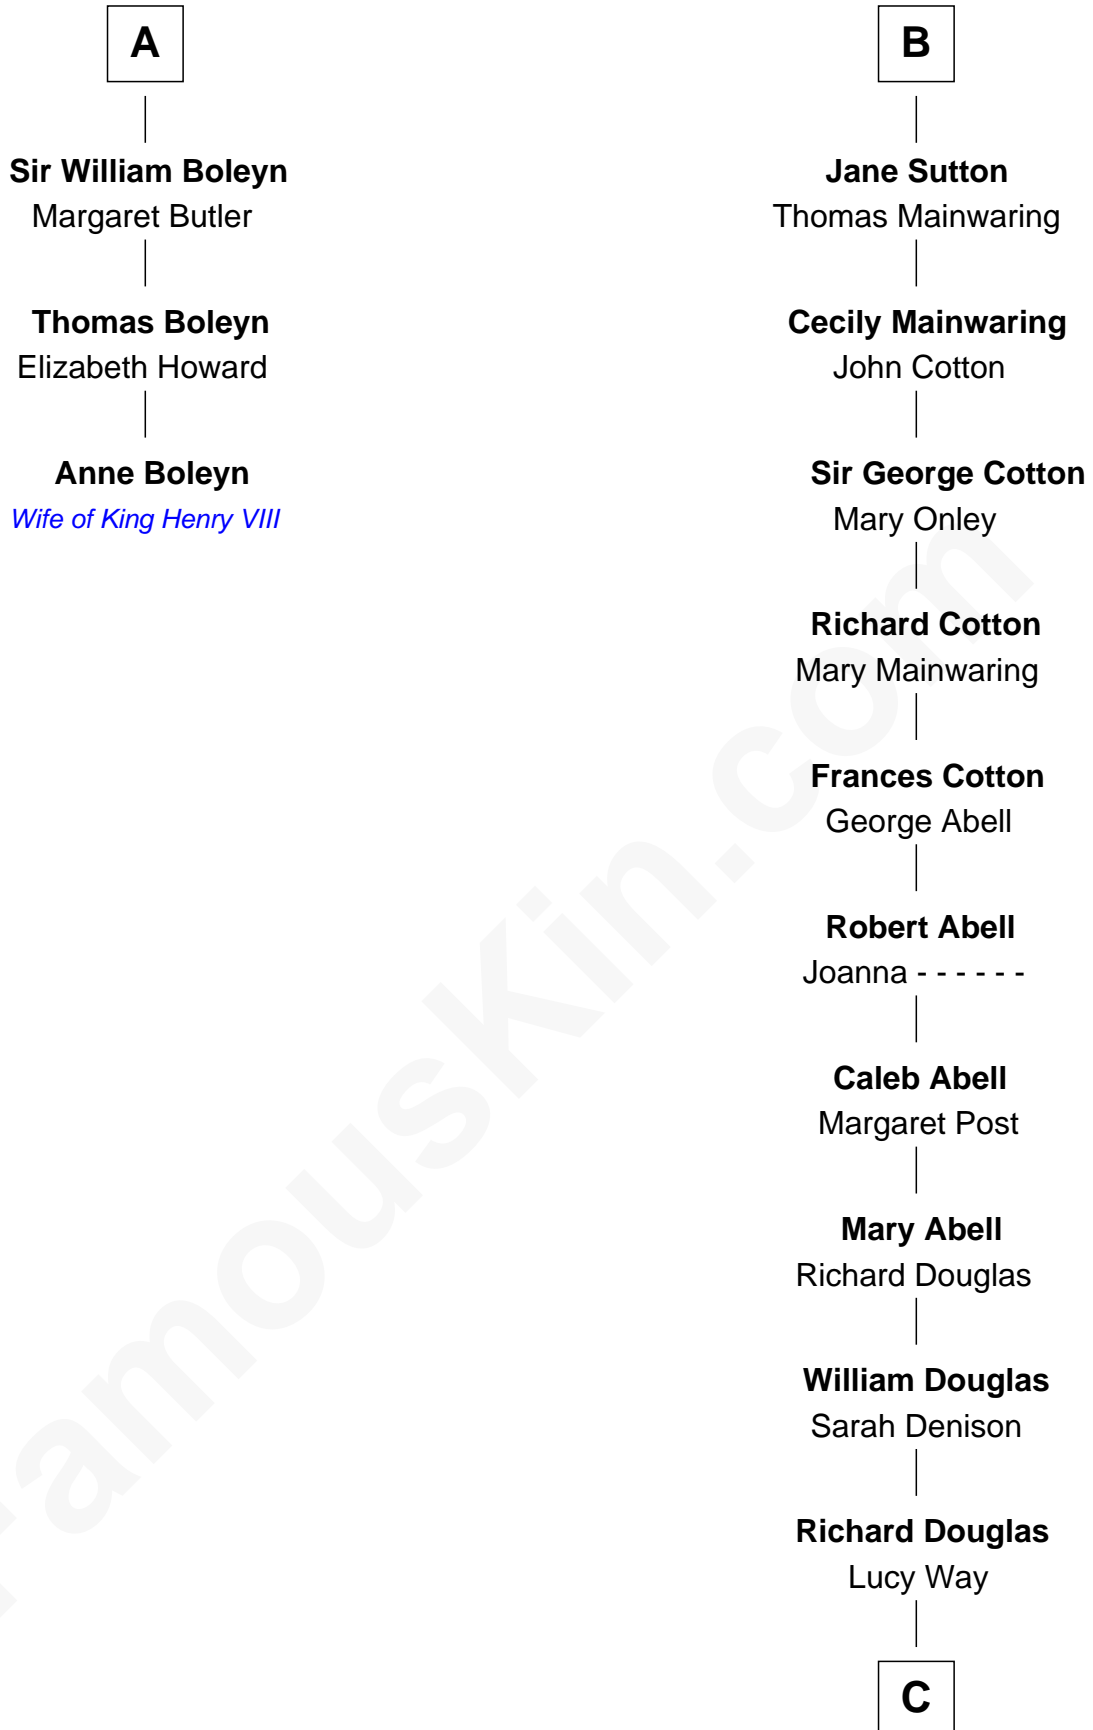

FamousKin.com Relationship Chart of

Anne Boleyn

2nd Wife of King Henry VIII

9th cousin 11 times removed of

Melvyn Douglas

Movie Actor

C

Erskine Douglas

Sophia Garrett

Emma Jane Douglas

Col. George Taliaferro Shackelford

Lena Priscilla Shackelford

Edouard Gregory Hesselberg

Melvyn Douglas

Movie Actor

FamousKin.com