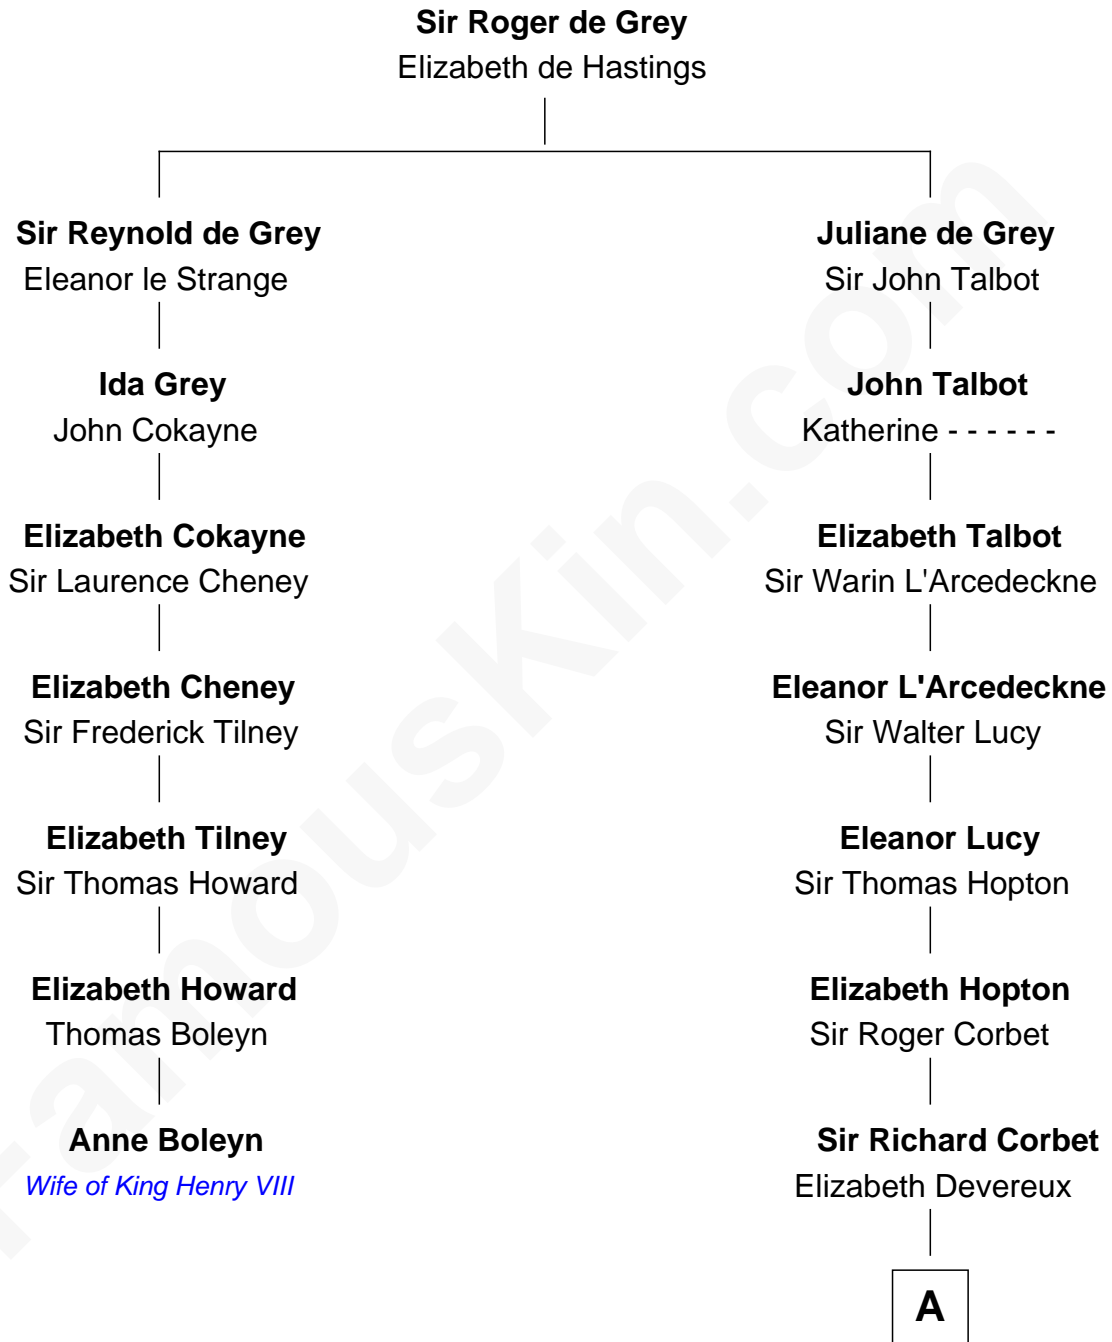

# FamousKin.com Relationship Chart of

**Anne Boleyn**

*2nd Wife of King Henry VIII*

6th cousin 14 times removed of

**Melvyn Douglas**

*Movie Actor*

**A**

**Sir Robert Corbet**

Elizabeth Vernon

**Dorothy Corbet**

Sir Richard Mainwaring

**Sir Arthur Mainwaring**

Margaret Mainwaring

**Mary Mainwaring**

Richard Cotton

**Frances Cotton**