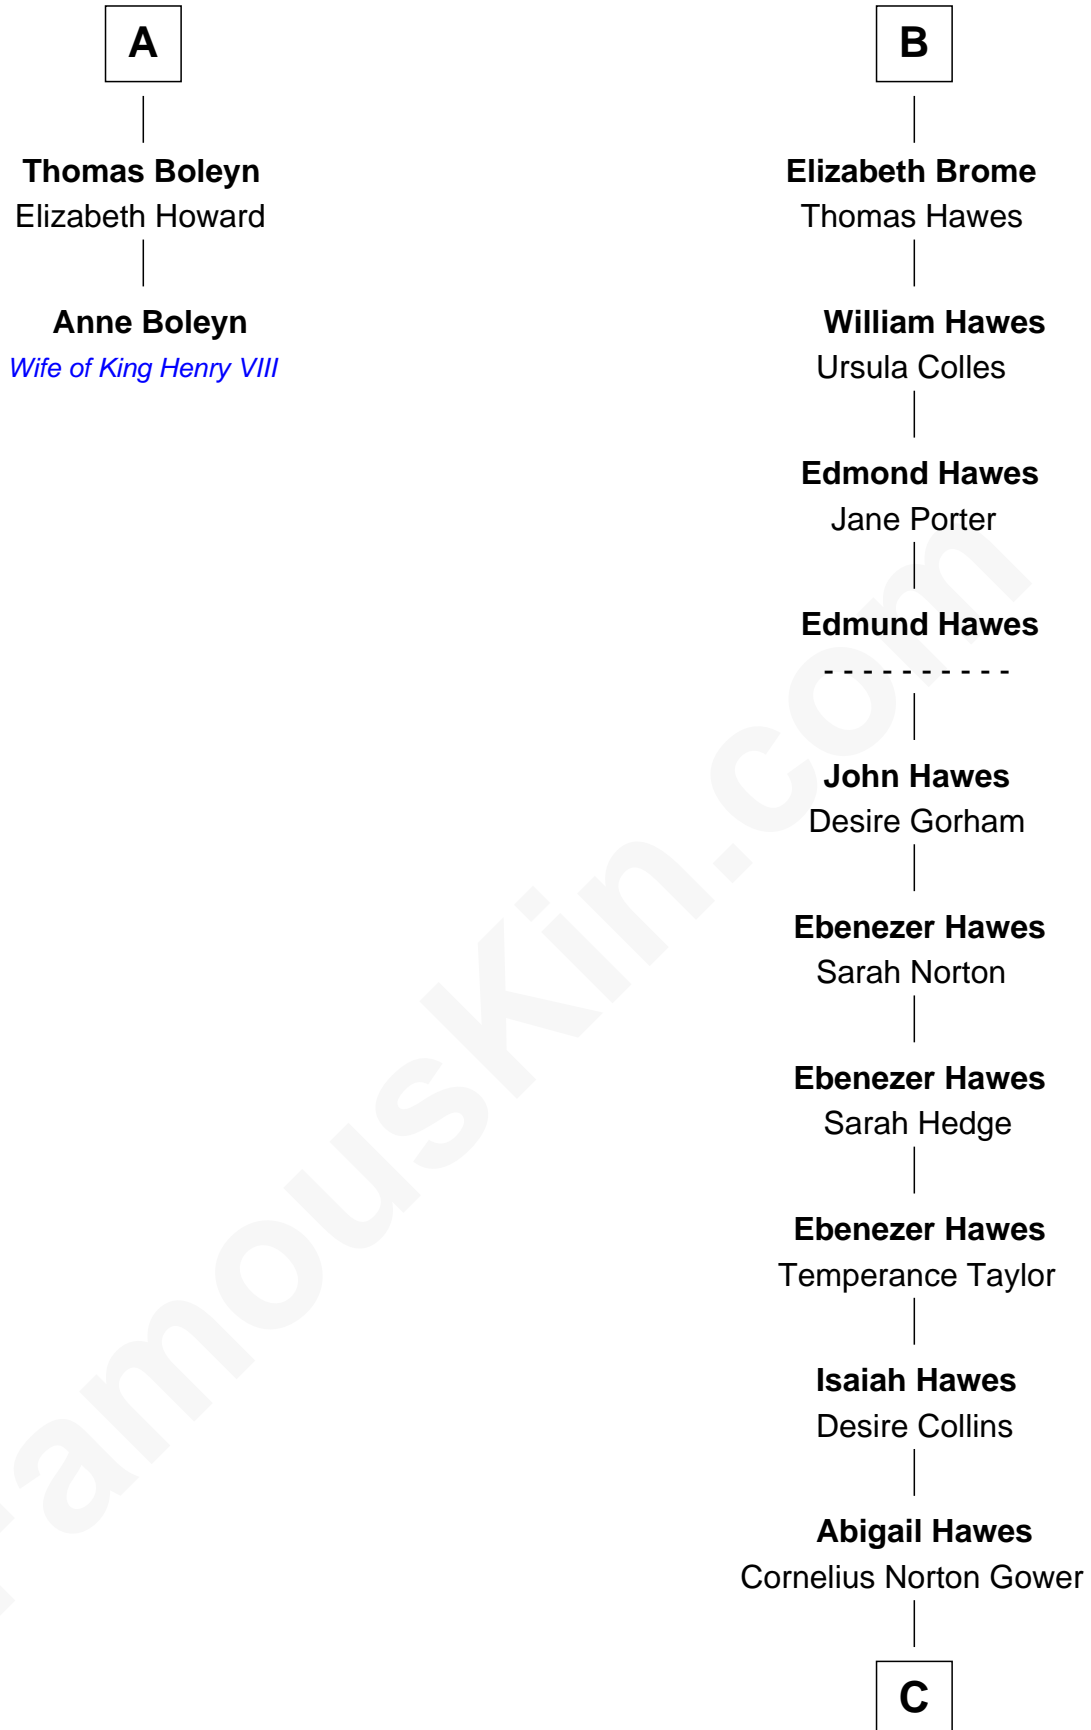

# FamousKin.com Relationship Chart of

**Anne Boleyn**

*2nd Wife of King Henry VIII*

8th cousin 13 times removed of

**Sarah Palin**

*9th Governor of Alaska*

**Sir Robert de Ros**

Isabel de Aubeney

**C**

—  
**Arthur Collins Gower**

Mary Schmolz

—  
**James Carl Gower**

Cora Godfrey Strong

—  
**Helen Louise Gower**

Clement James Sheeran

—  
**Sarah Sheeran**

Charles Richard Heath

—  
**Sarah Palin**

*9th Governor of Alaska*