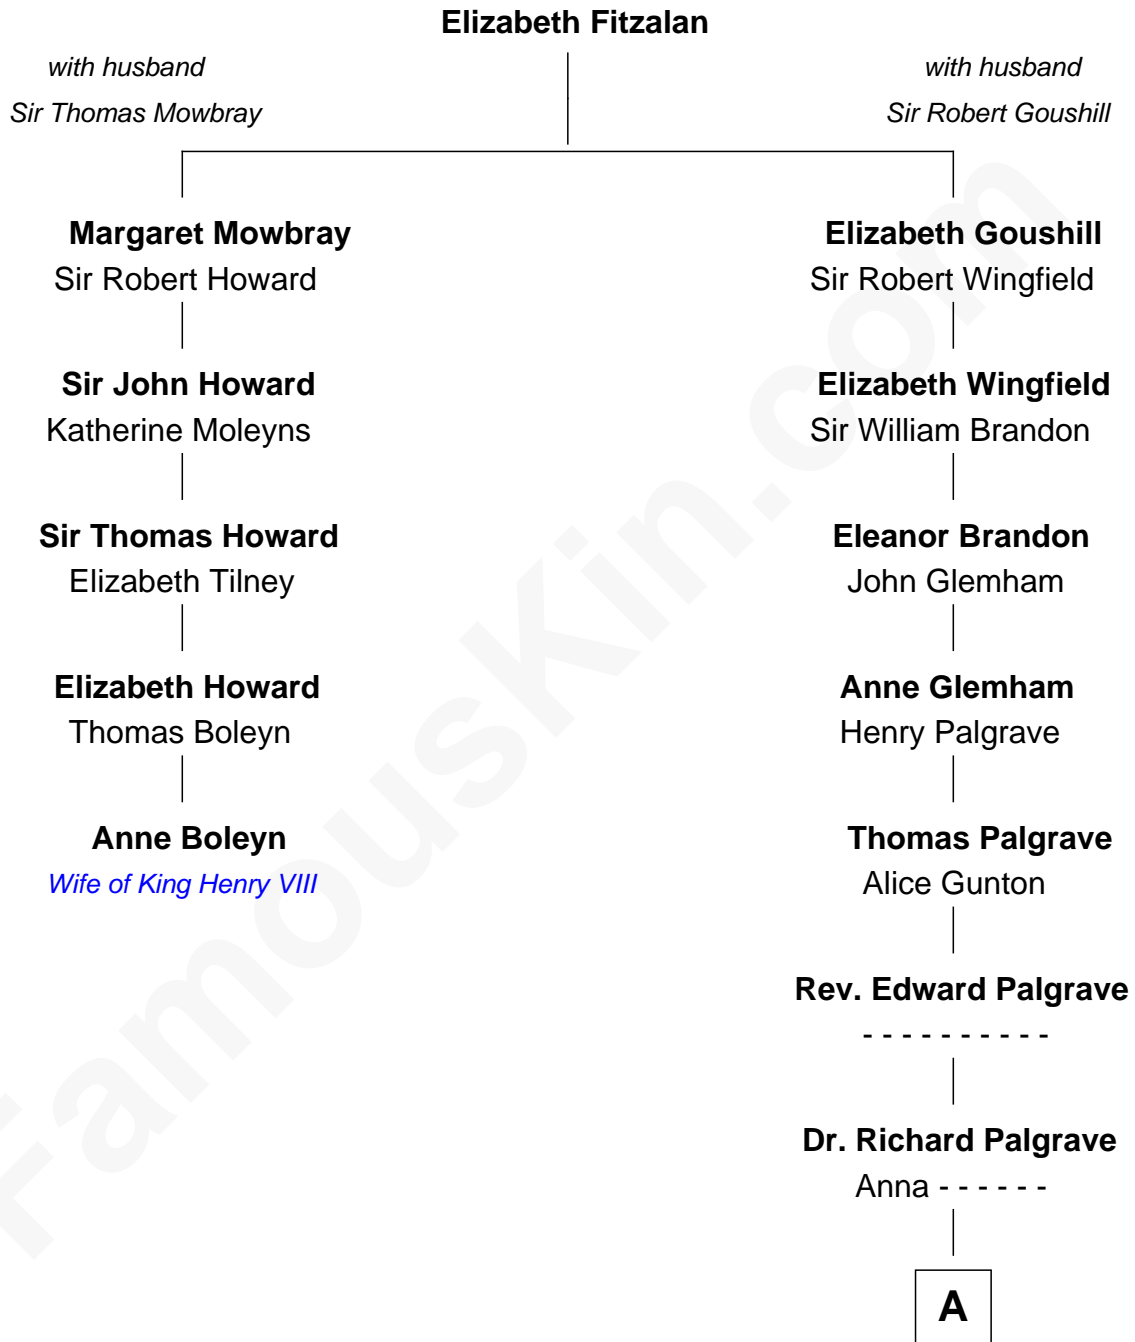

FamousKin.com Relationship Chart of

Anne Boleyn

2nd Wife of King Henry VIII

4th cousin 15 times removed of

Sarah Palin

9th Governor of Alaska

A

Mary Palgrave
Roger Wellington

Benjamin Wellington
Elizabeth Sweetman

Elizabeth Wellington
John Fay

Bathsheba Fay
John Pratt

Betty Pratt
Elisha Field

Elisha Field
Ruth Kirkham

Luman Field
Abigail Delong

Lucinda M. Field
William M. Heath

James W. Heath
Alma Miranda Rhodes

Charles R. Heath
Alice Adeline Oriel

B

B

Charles Francis Heath
Nellie Marie Brandt

Charles Richard Heath
Sarah Sheeran

Sarah Palin
9th Governor of Alaska

FamousKin.com