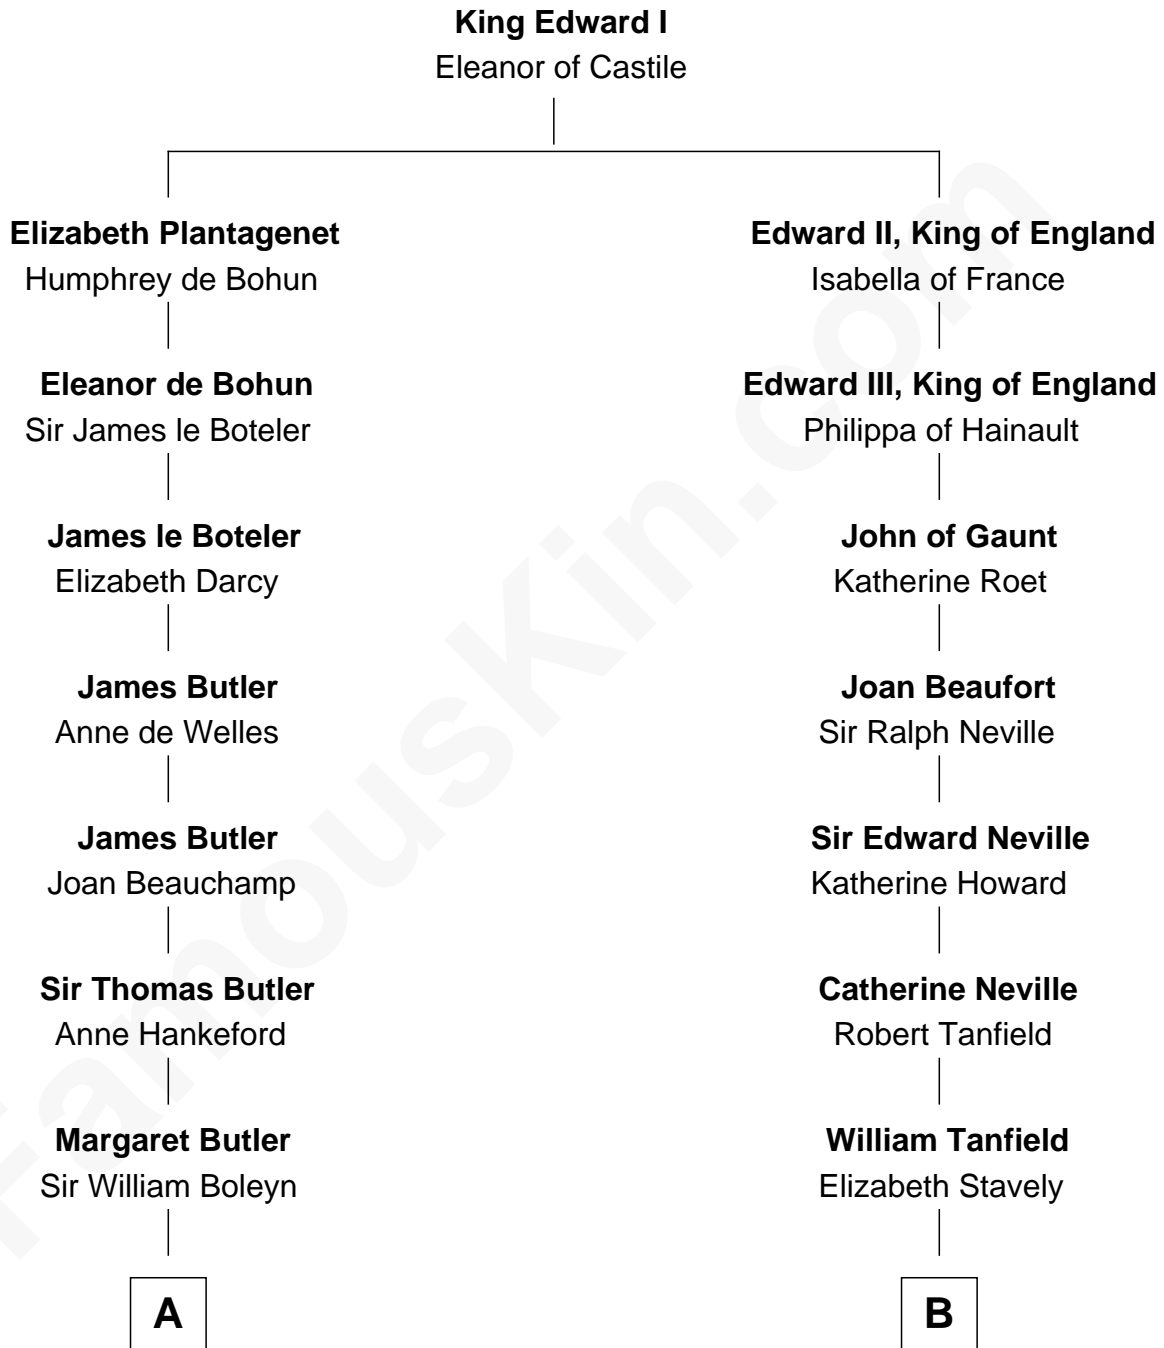

FamousKin.com Relationship Chart of

Anne Boleyn

2nd Wife of King Henry VIII

8th cousin 7 times removed of

Thomas Jefferson

3rd U.S. President and Signer of the Declaration of Independence

A

Thomas Boleyn
Elizabeth Howard

Anne Boleyn
Wife of King Henry VIII

B

Frances Tanfield
Bridget Cave

Anne Tanfield
Clement Vincent

Elizabeth Vincent
Richard Lane

Dorothy Lane
William Randolph

Richard Randolph
Elizabeth Ryland

Col. William Randolph
Mary Isham

Isham Randolph
Jane Rogers

Jane Randolph
Peter Jefferson

Thomas Jefferson
3rd U.S. President

FamousKin.com