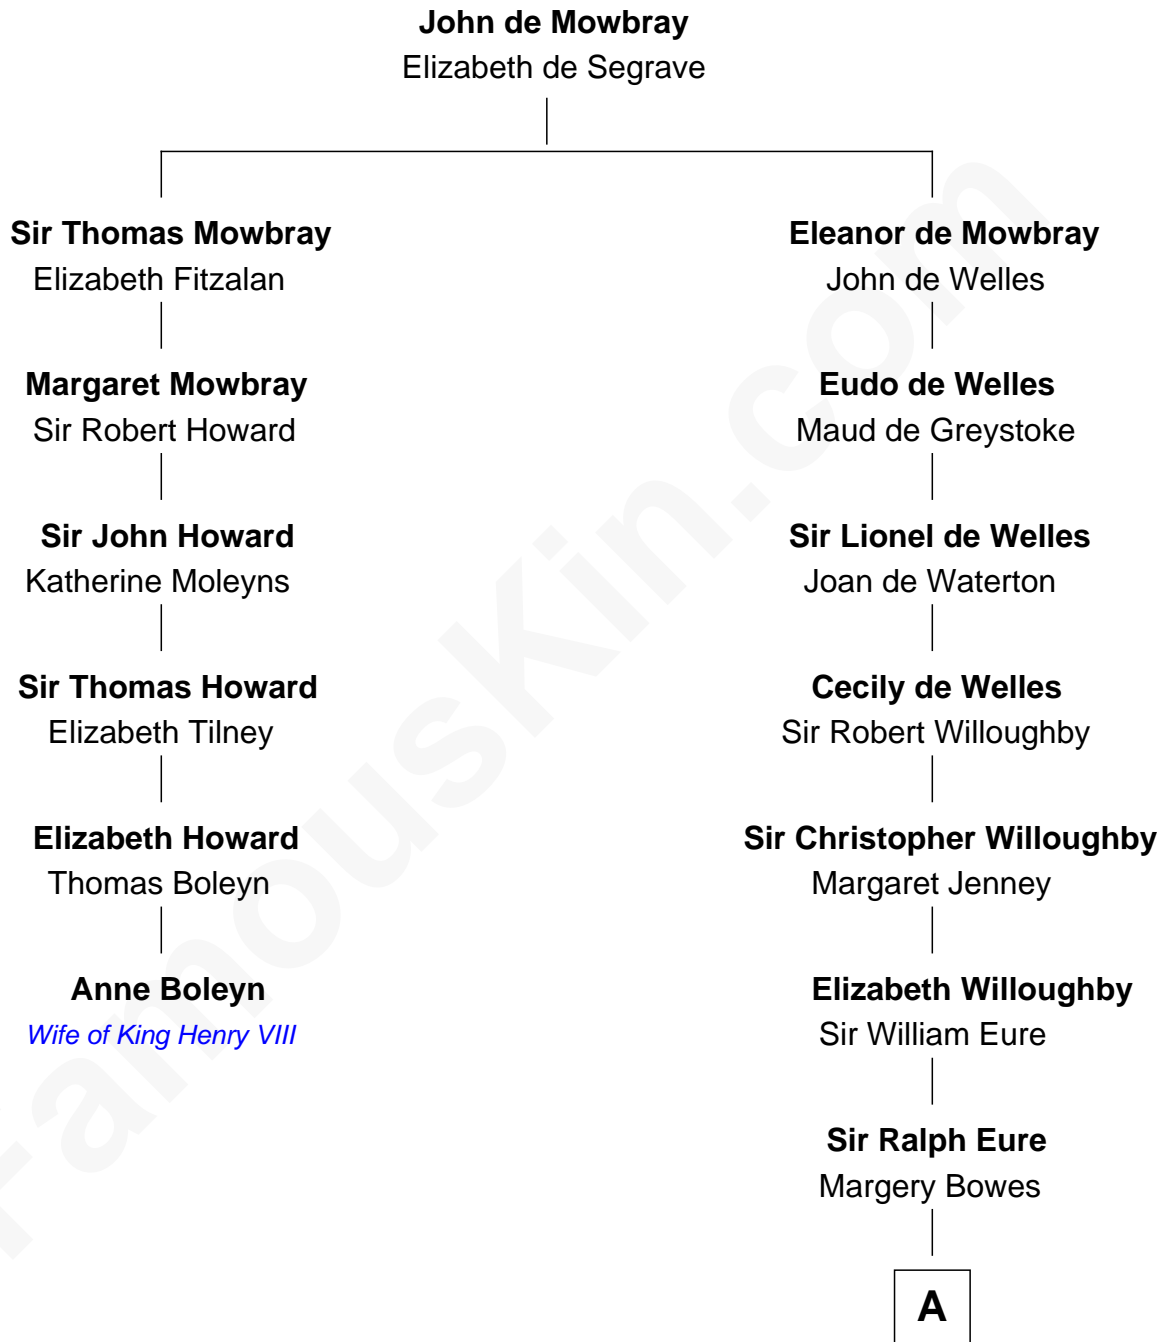

FamousKin.com Relationship Chart of

Anne Boleyn

2nd Wife of King Henry VIII

5th cousin 16 times removed of

Catherine Middleton

Princess of Wales

A

Frances Eure
Robert Lambton

William Lambton
Anne - - - - -

Ralph Lambton
Susan Groves

James Lambton
- - - - -

James Lambton
Dorothy Austin

Isabel Lambton
Sir Thomas Conyers

Jane Conyers
William Hardy

Jane Hardy
James Liddell

Anthony Liddell
Martha Stephenson