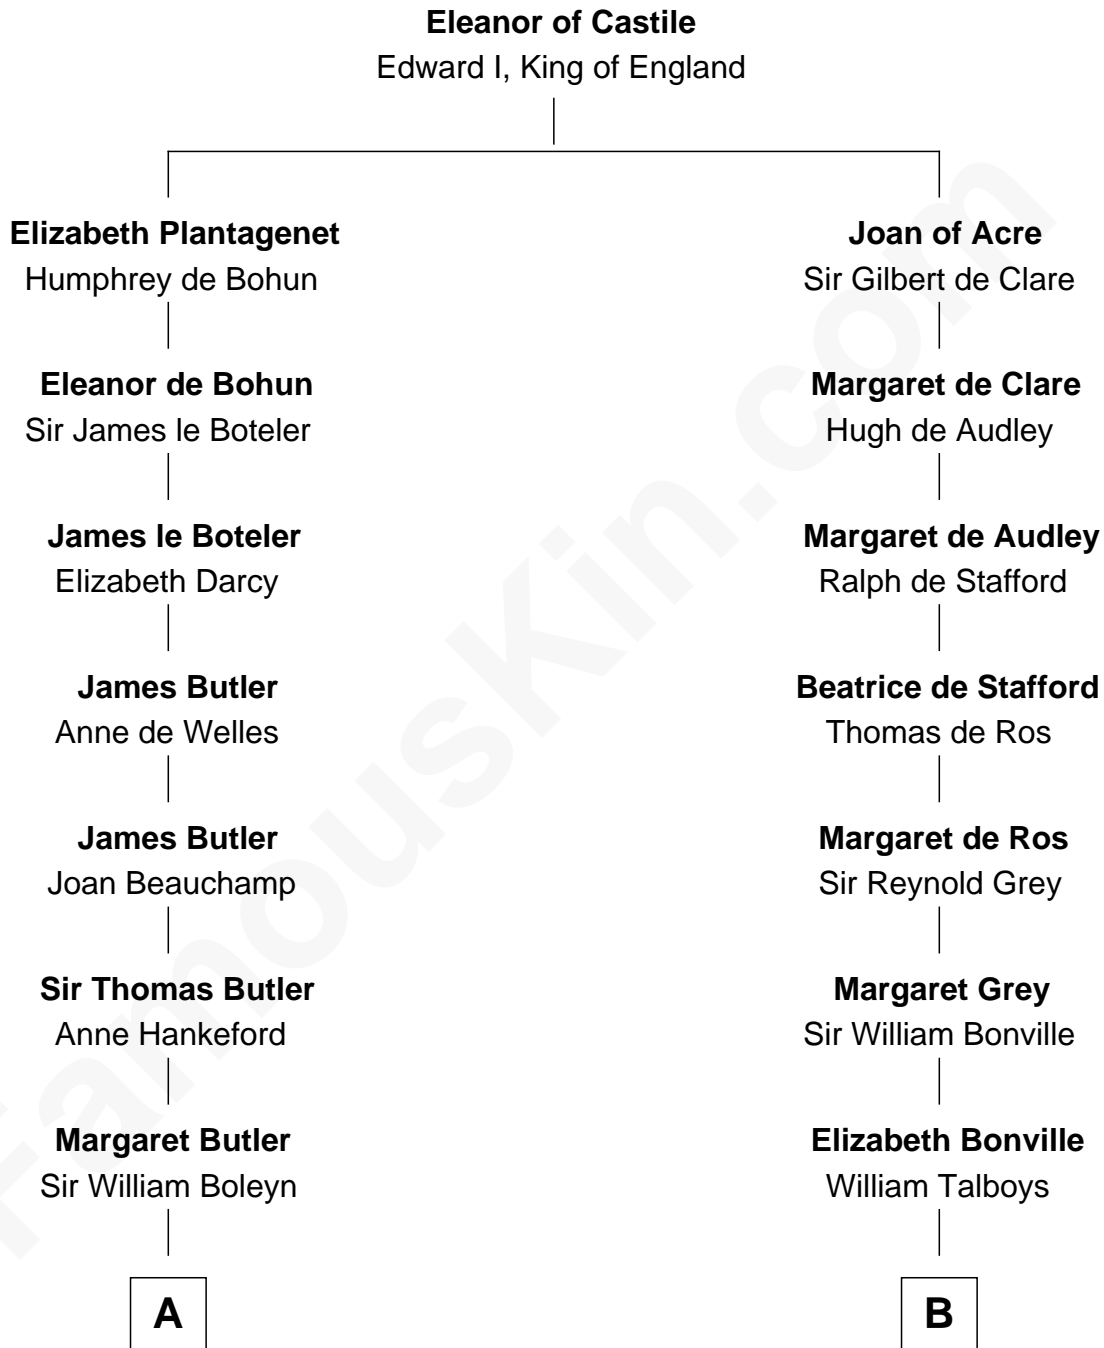

# FamousKin.com Relationship Chart of

**Anne Boleyn**

*2nd Wife of King Henry VIII*

8th cousin 11 times removed of

**William Rufus Day**

*36th U.S. Secretary of State*

**C**

—  
**Rufus Paine Spalding**

Lucretia A. Swift

—  
**Emily Swift Spalding**

Luther Day

—  
**William Rufus Day**

*36th U.S. Secretary of State*

FamousKin.com