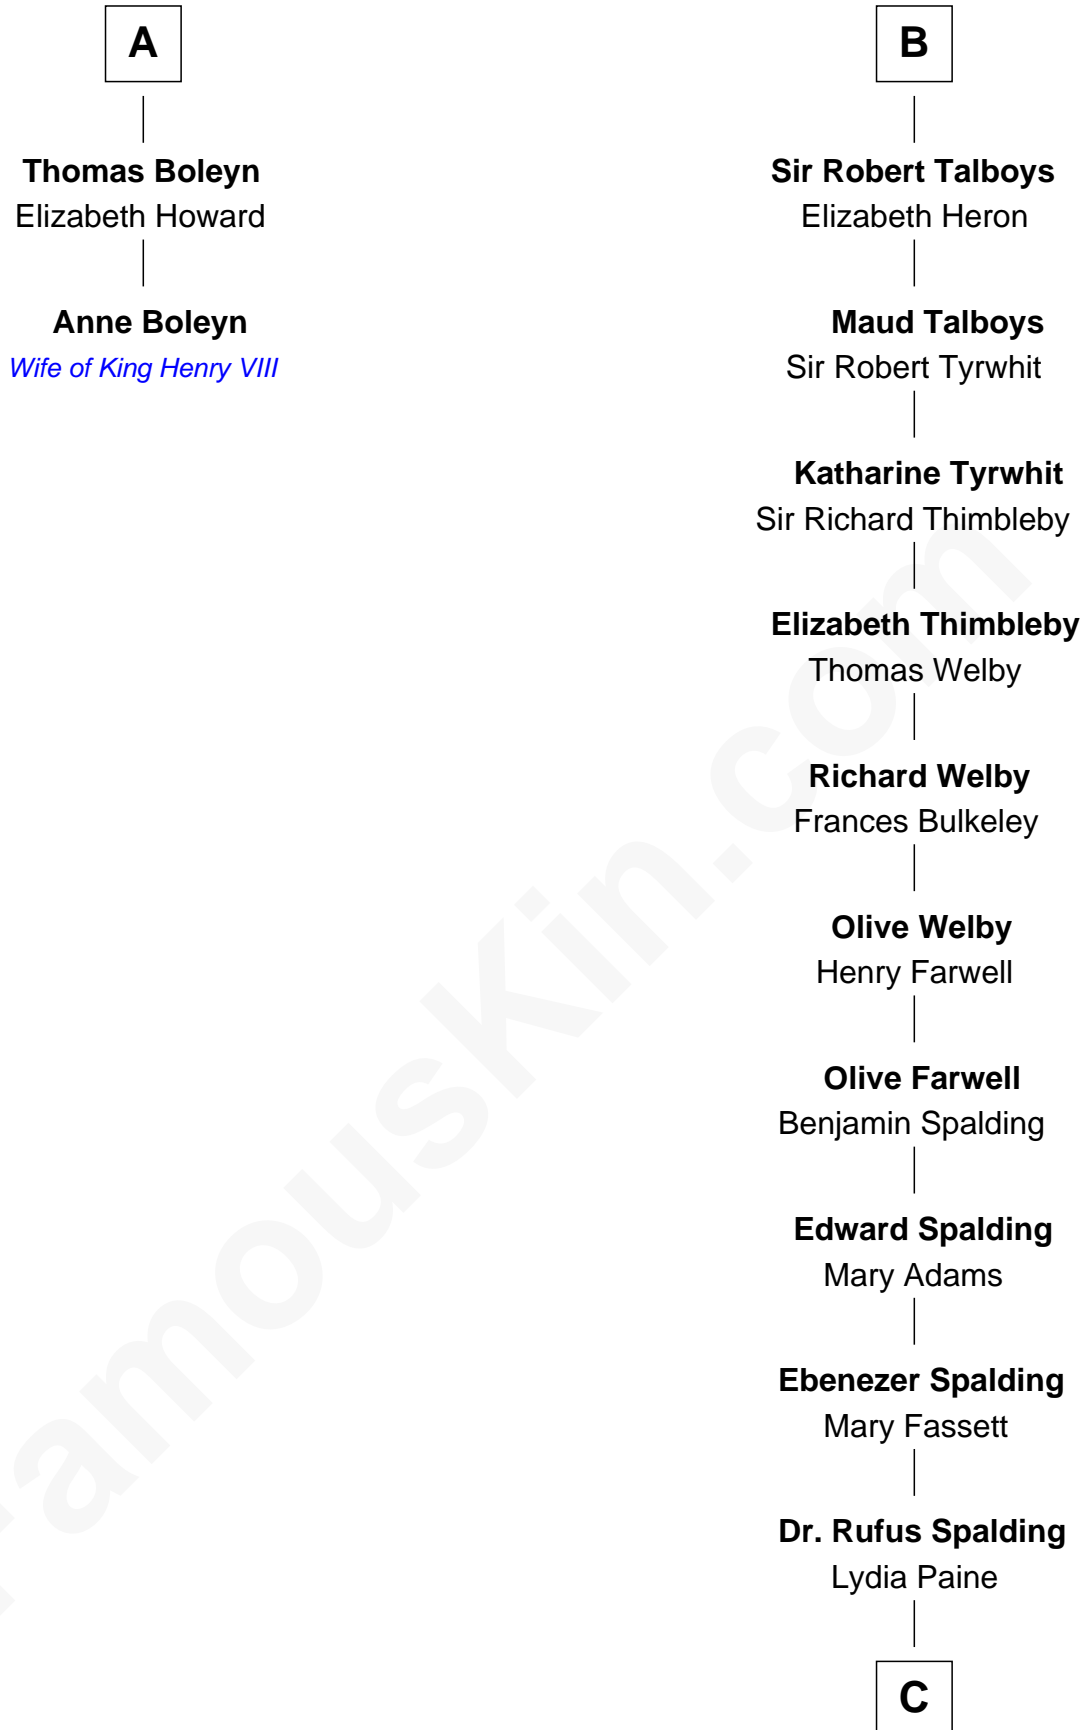

# FamousKin.com Relationship Chart of

**Anne Boleyn**

*2nd Wife of King Henry VIII*

8th cousin 11 times removed of

**William Rufus Day**

*36th U.S. Secretary of State*

**C**

—  
**Rufus Paine Spalding**

Lucretia A. Swift

—  
**Emily Swift Spalding**

Luther Day

—  
**William Rufus Day**

*36th U.S. Secretary of State*

FamousKin.com