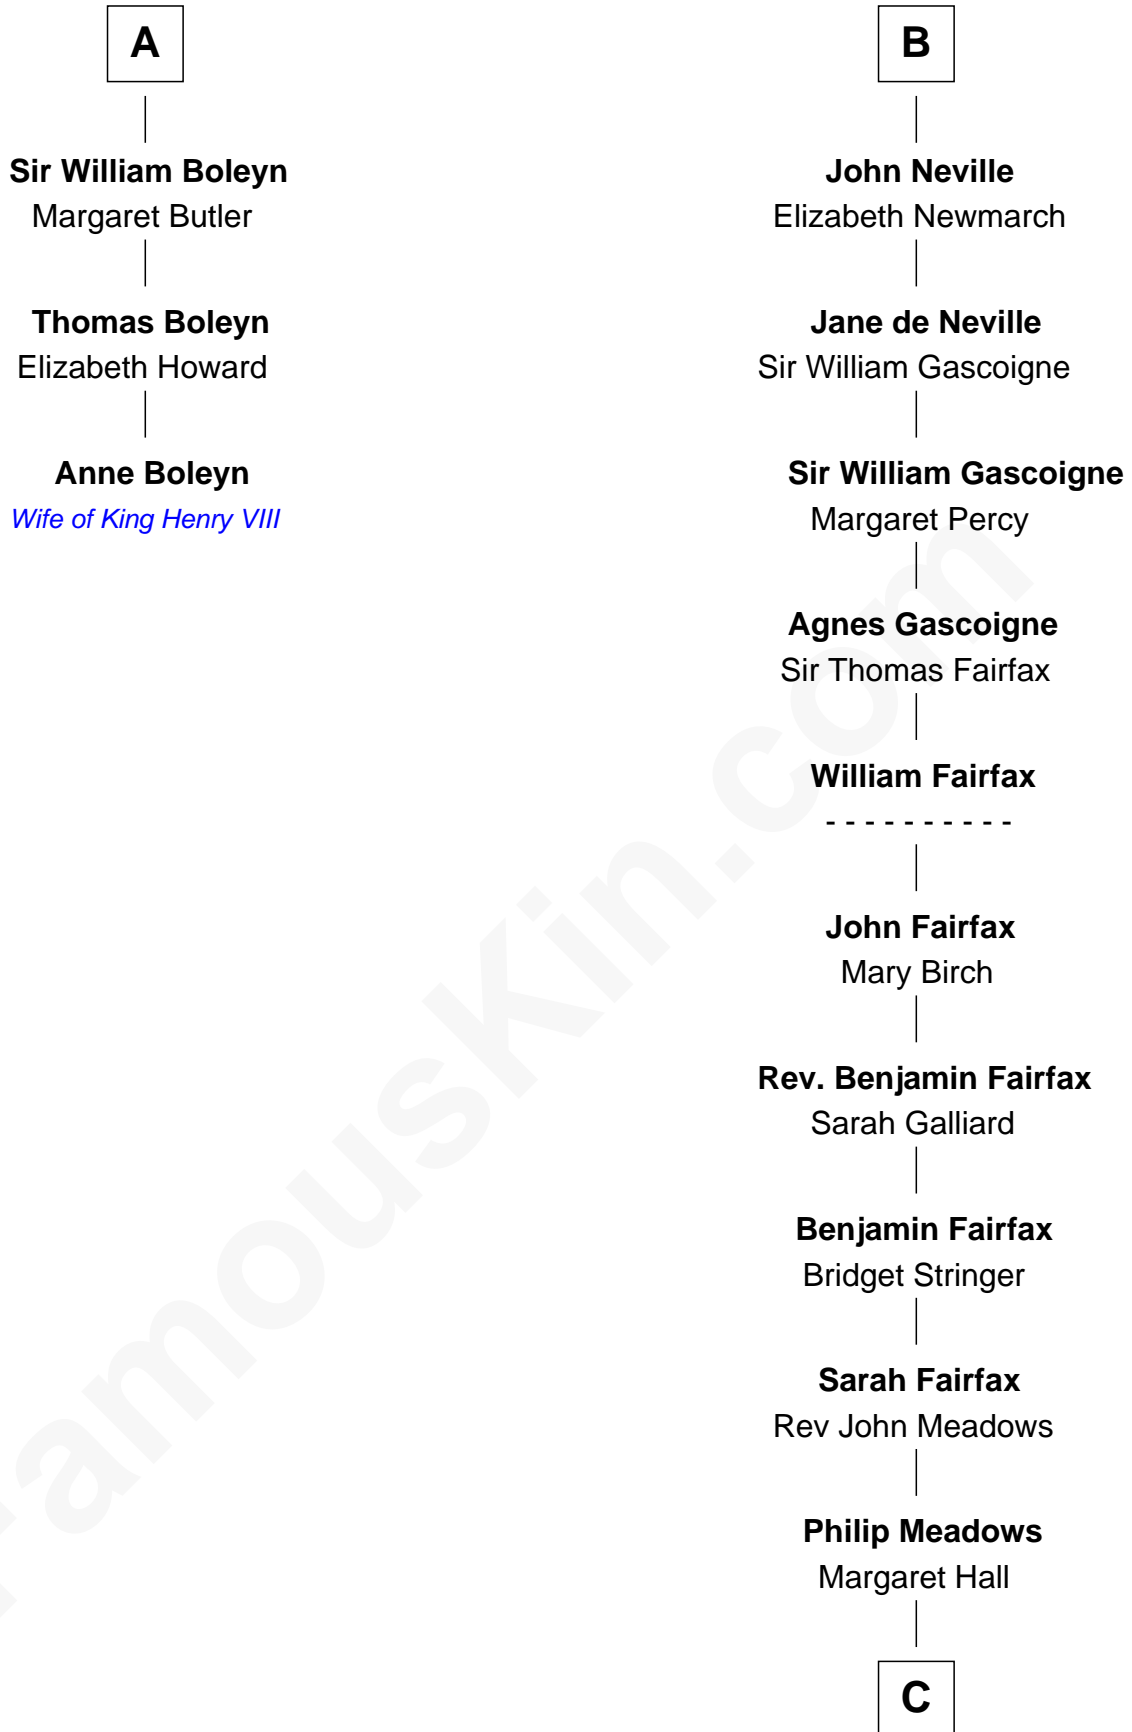

FamousKin.com Relationship Chart of

Anne Boleyn

2nd Wife of King Henry VIII

9th cousin 10 times removed of

Harriet Martineau

Author of The Hour and the Man

Sir Roger de Somery

Nichole d'Aubenev

C

—
Sarah Meadows
Dr. David Martineau

—
Thomas Martineau
Elizabeth Rankin

—
Harriet Martineau
English Author, "The Hour and the Man"

FamousKin.com