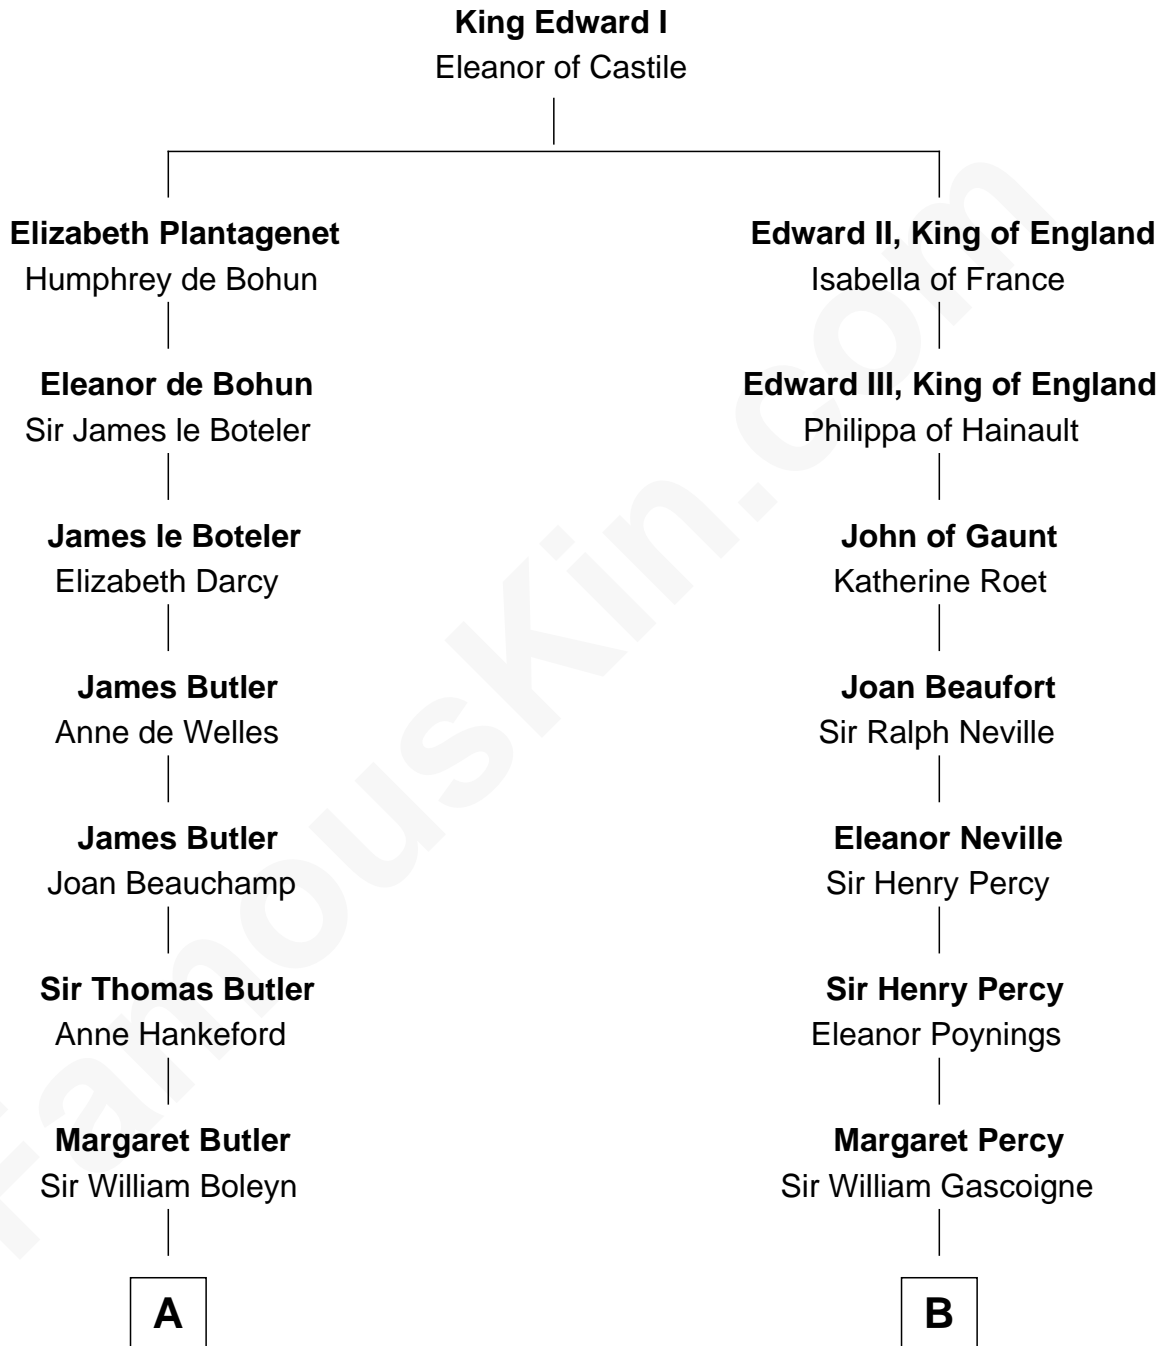

FamousKin.com Relationship Chart of

Anne Boleyn

2nd Wife of King Henry VIII

8th cousin 8 times removed of

Harriet Martineau

Author of The Hour and the Man

A

Thomas Boleyn
Elizabeth Howard

Anne Boleyn
Wife of King Henry VIII

B

Agnes Gascoigne
Sir Thomas Fairfax

William Fairfax

John Fairfax
Mary Birch

Rev. Benjamin Fairfax
Sarah Galliard

Benjamin Fairfax
Bridget Stringer

Sarah Fairfax
Rev John Meadows