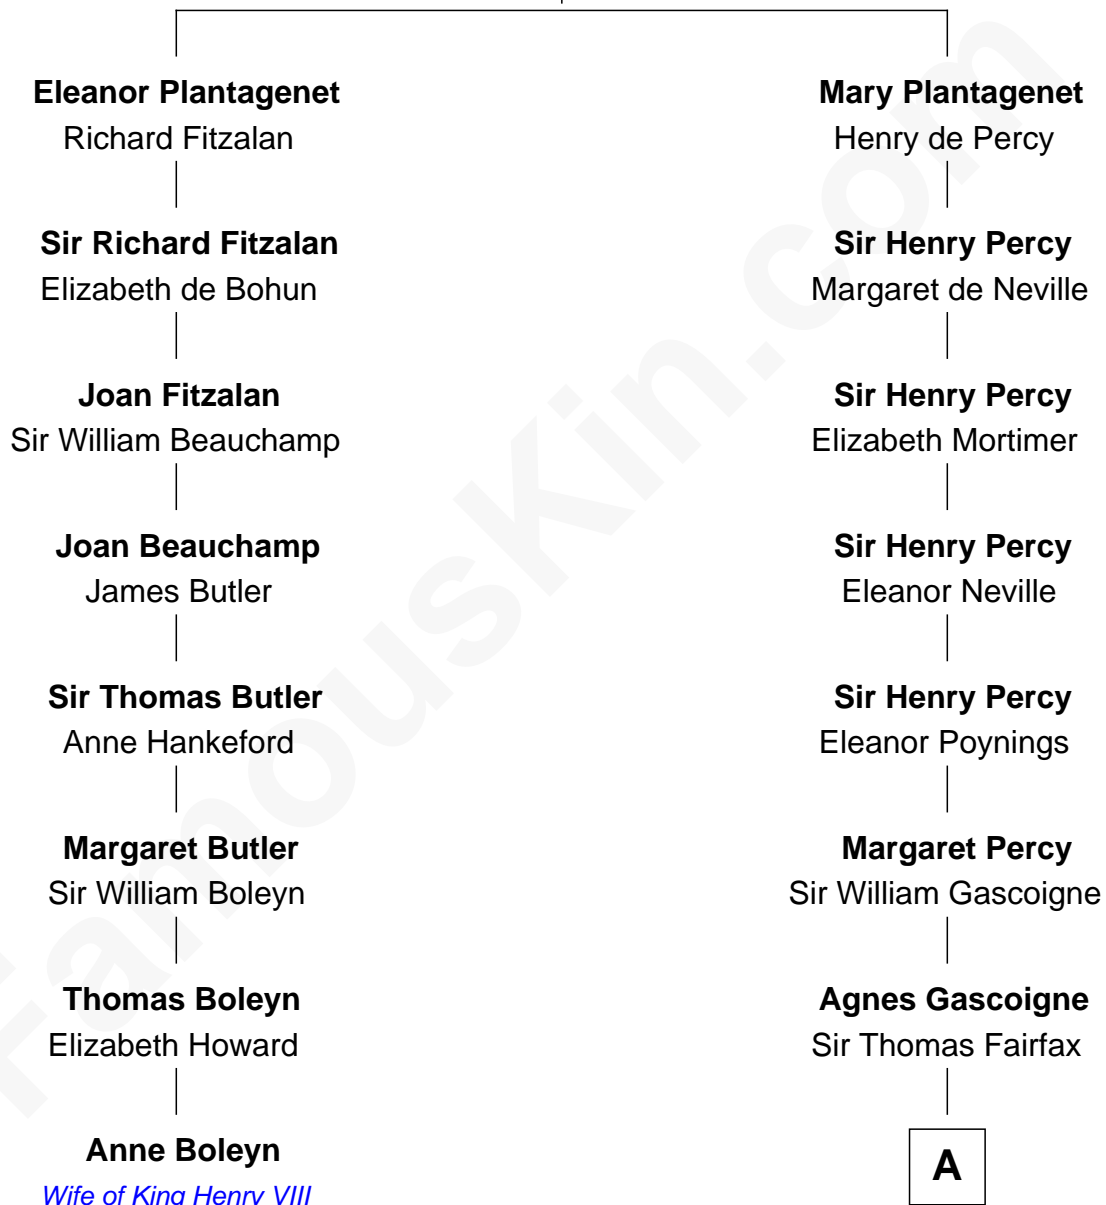

# FamousKin.com Relationship Chart of

**Anne Boleyn**

*2nd Wife of King Henry VIII*

7th cousin 8 times removed of

**Harriet Martineau**

*Author of The Hour and the Man*

**Henry Plantagenet**  
Maud de Chaworth

**A**

**William Fairfax**

-----

**John Fairfax**

Mary Birch

**Rev. Benjamin Fairfax**

Sarah Galliard

**Benjamin Fairfax**