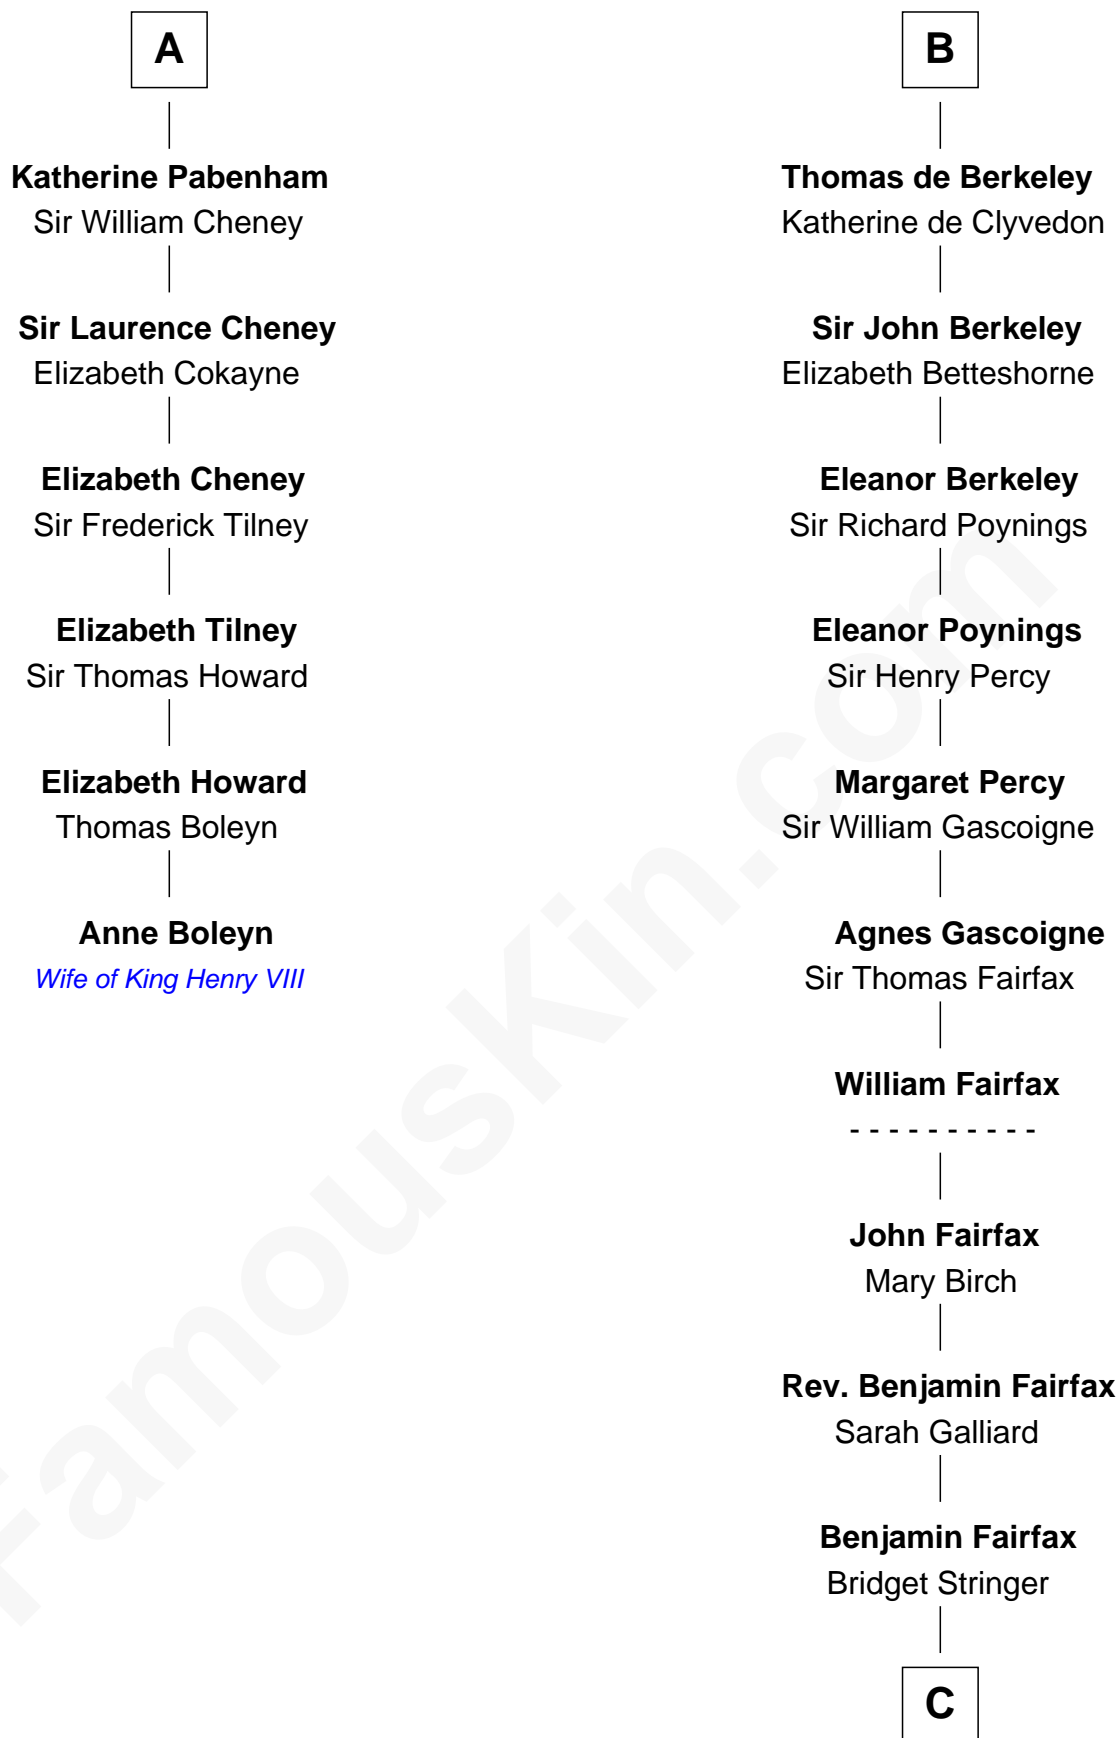

FamousKin.com Relationship Chart of

Anne Boleyn

2nd Wife of King Henry VIII

12th cousin 9 times removed of

Harriet Martineau

Author of The Hour and the Man

William I de Lancaster

Gundred de Warenne

Richard de Morville

Helena de Morville

Roland of Galloway

Alan of Galloway

Helen de l'Isle

Helen of Galloway

Sir Roger de Quincy

Margaret de Quincy

Sir William de Ferrers

Joan de Ferrers

Sir Thomas de Berkeley

Sir Maurice de Berkeley

Eve la Zouche

B

C

Sarah Fairfax
Rev John Meadows