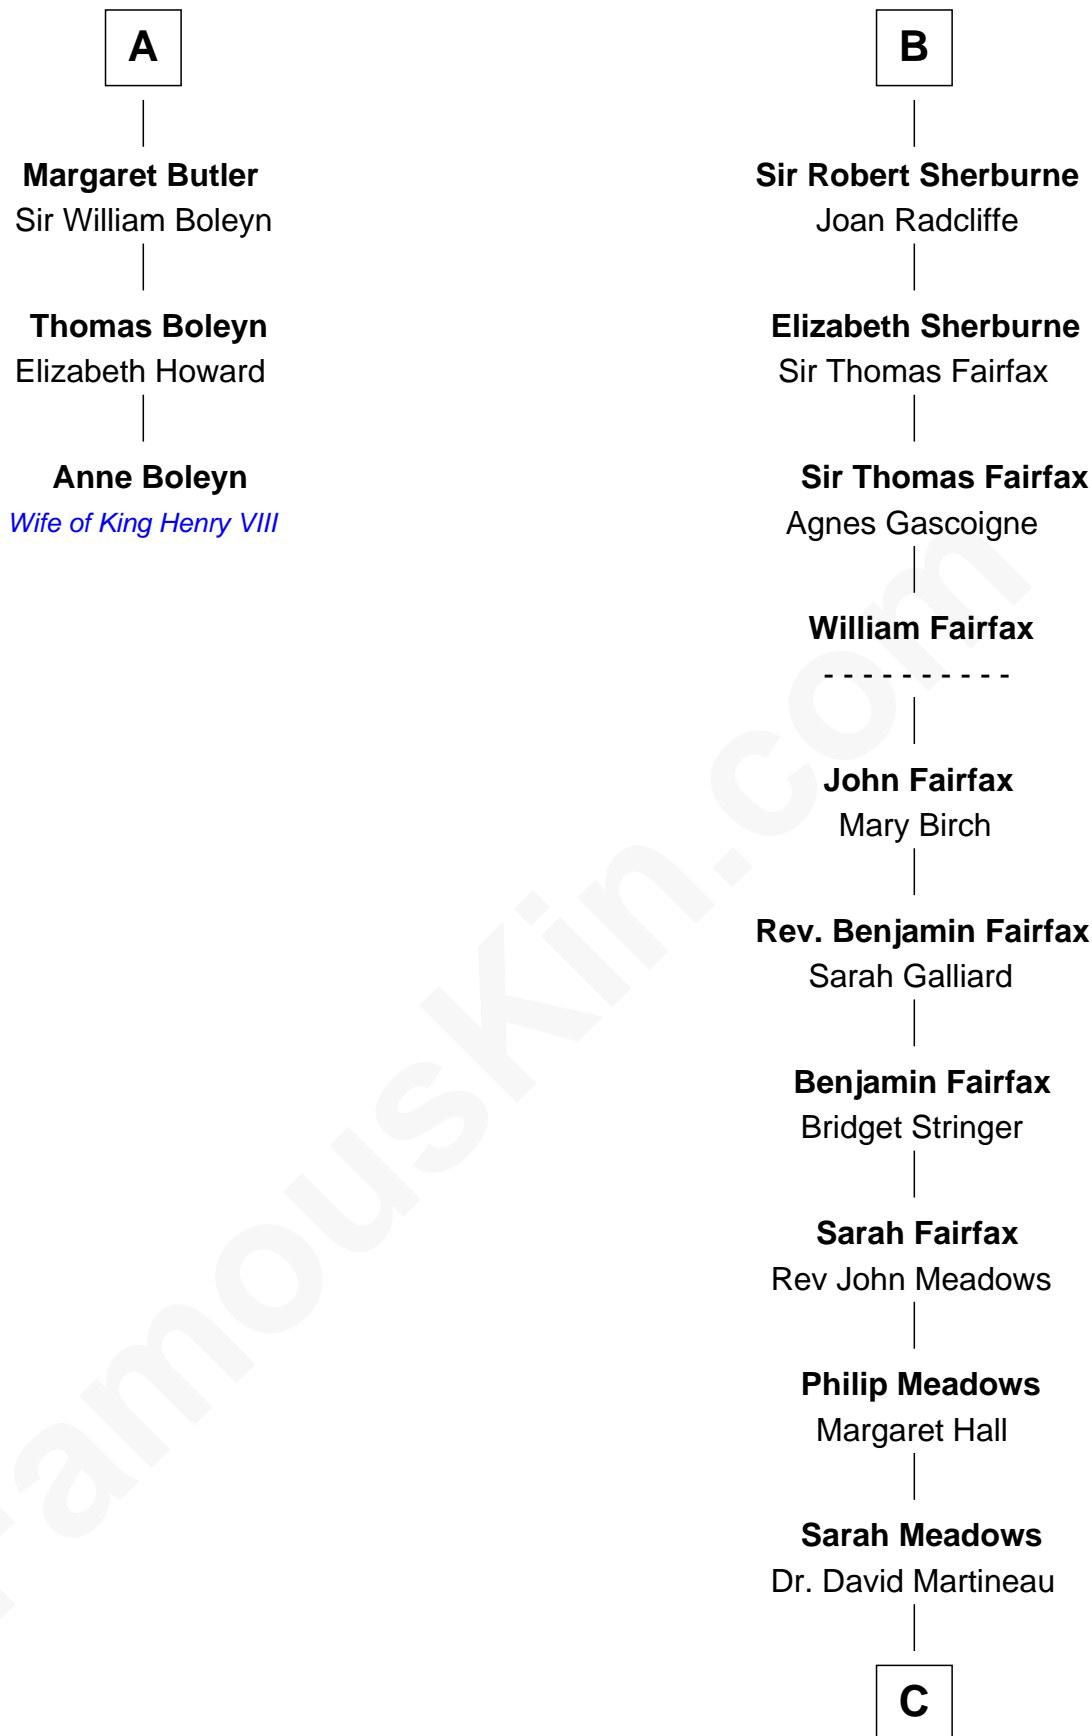

# FamousKin.com Relationship Chart of

**Anne Boleyn**

*2nd Wife of King Henry VIII*

9th cousin 9 times removed of

**Harriet Martineau**

*Author of The Hour and the Man*

C

Thomas Martineau