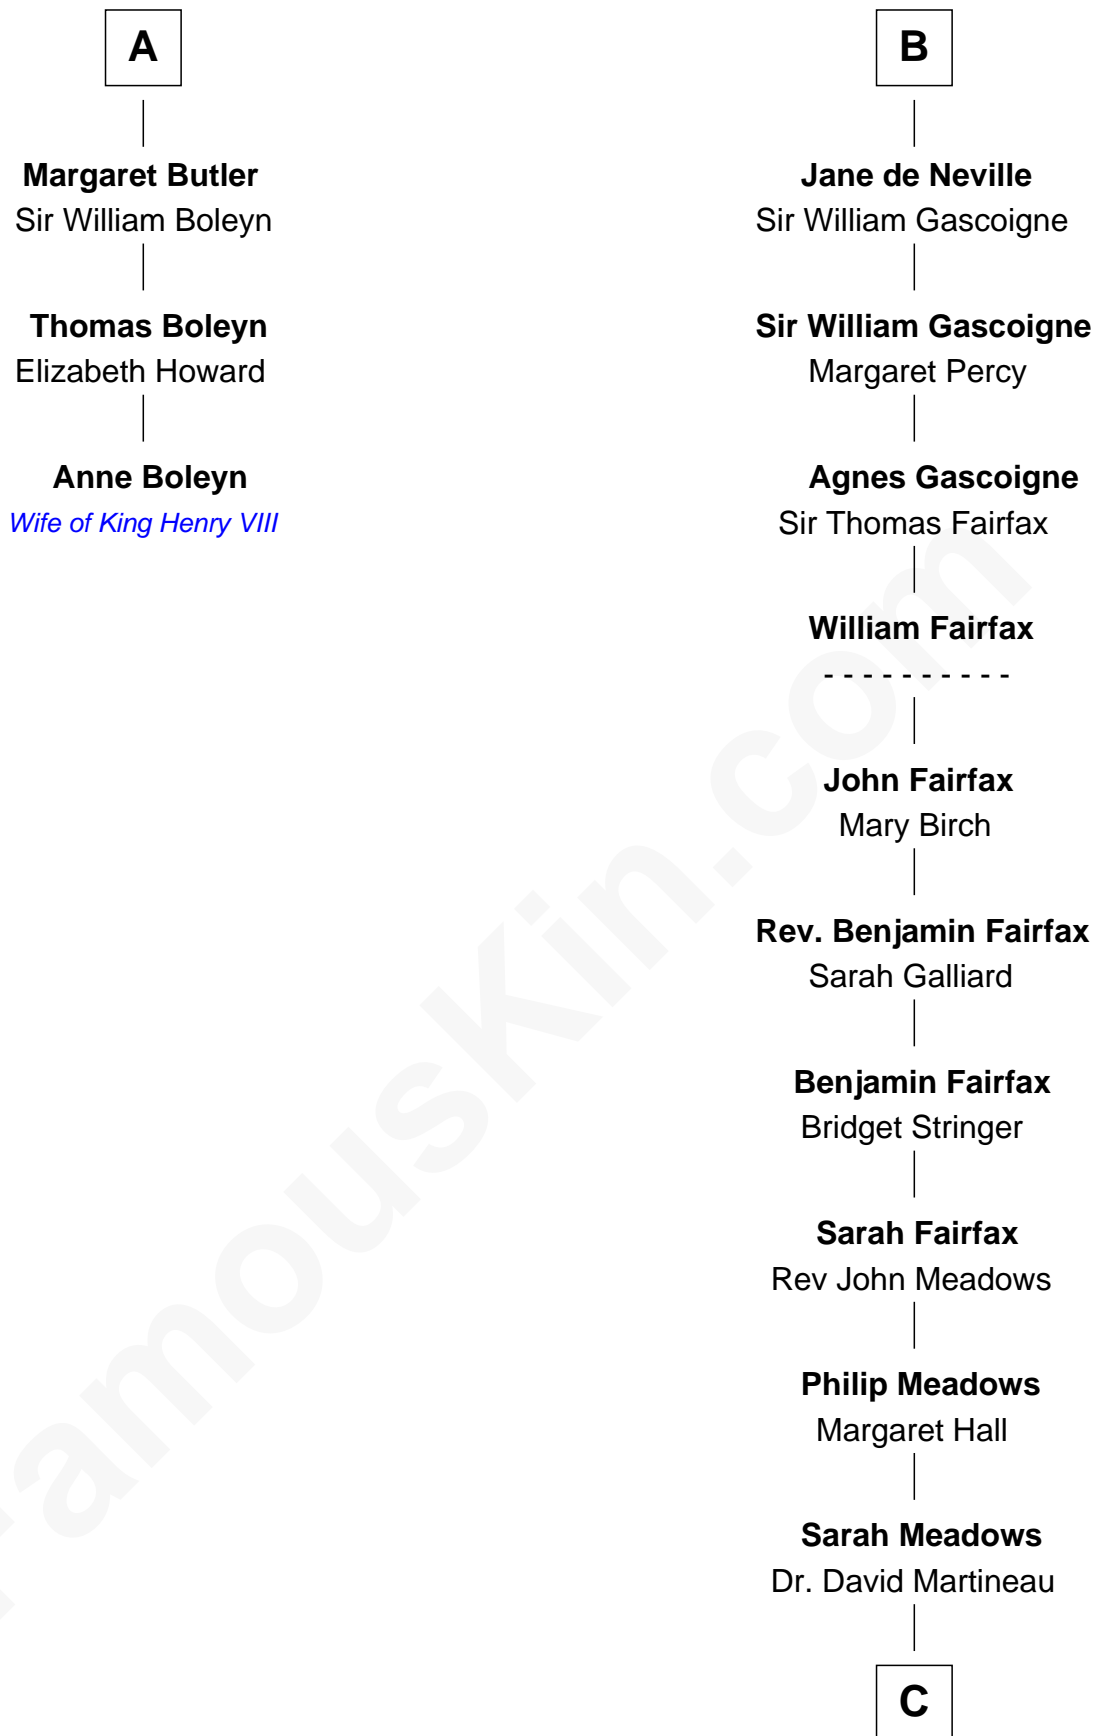

# FamousKin.com Relationship Chart of

**Anne Boleyn**

*2nd Wife of King Henry VIII*

9th cousin 9 times removed of

**Harriet Martineau**

*Author of The Hour and the Man*

**Sir Humphrey de Bohun**

Eleanor de Braiose