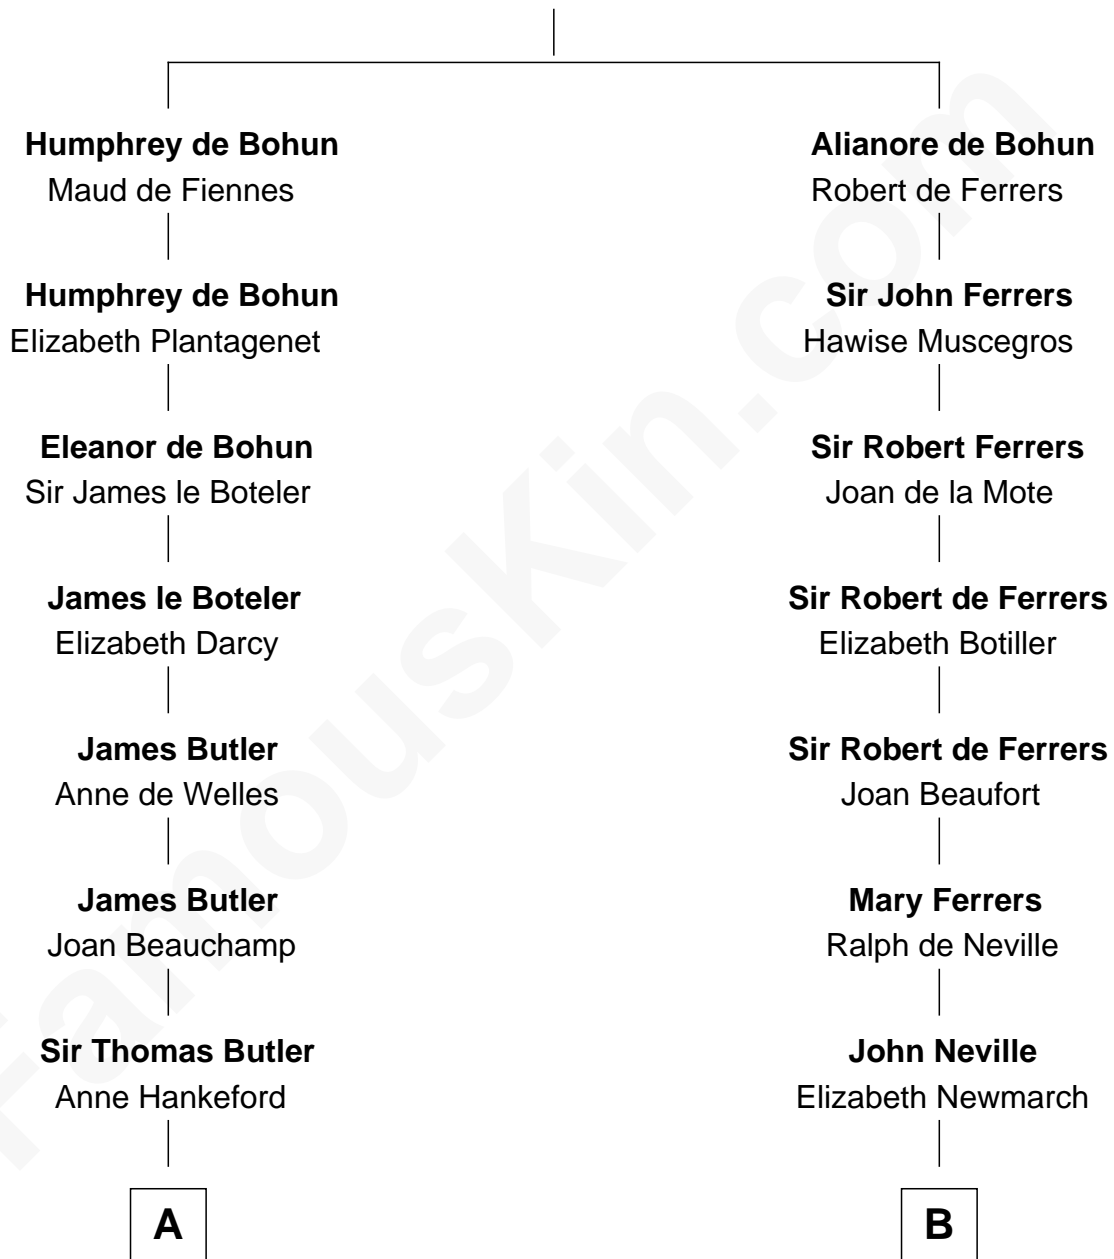

# FamousKin.com Relationship Chart of

**Anne Boleyn**

*2nd Wife of King Henry VIII*

9th cousin 9 times removed of

**Harriet Martineau**

*Author of The Hour and the Man*

**Sir Humphrey de Bohun**

Eleanor de Braiose