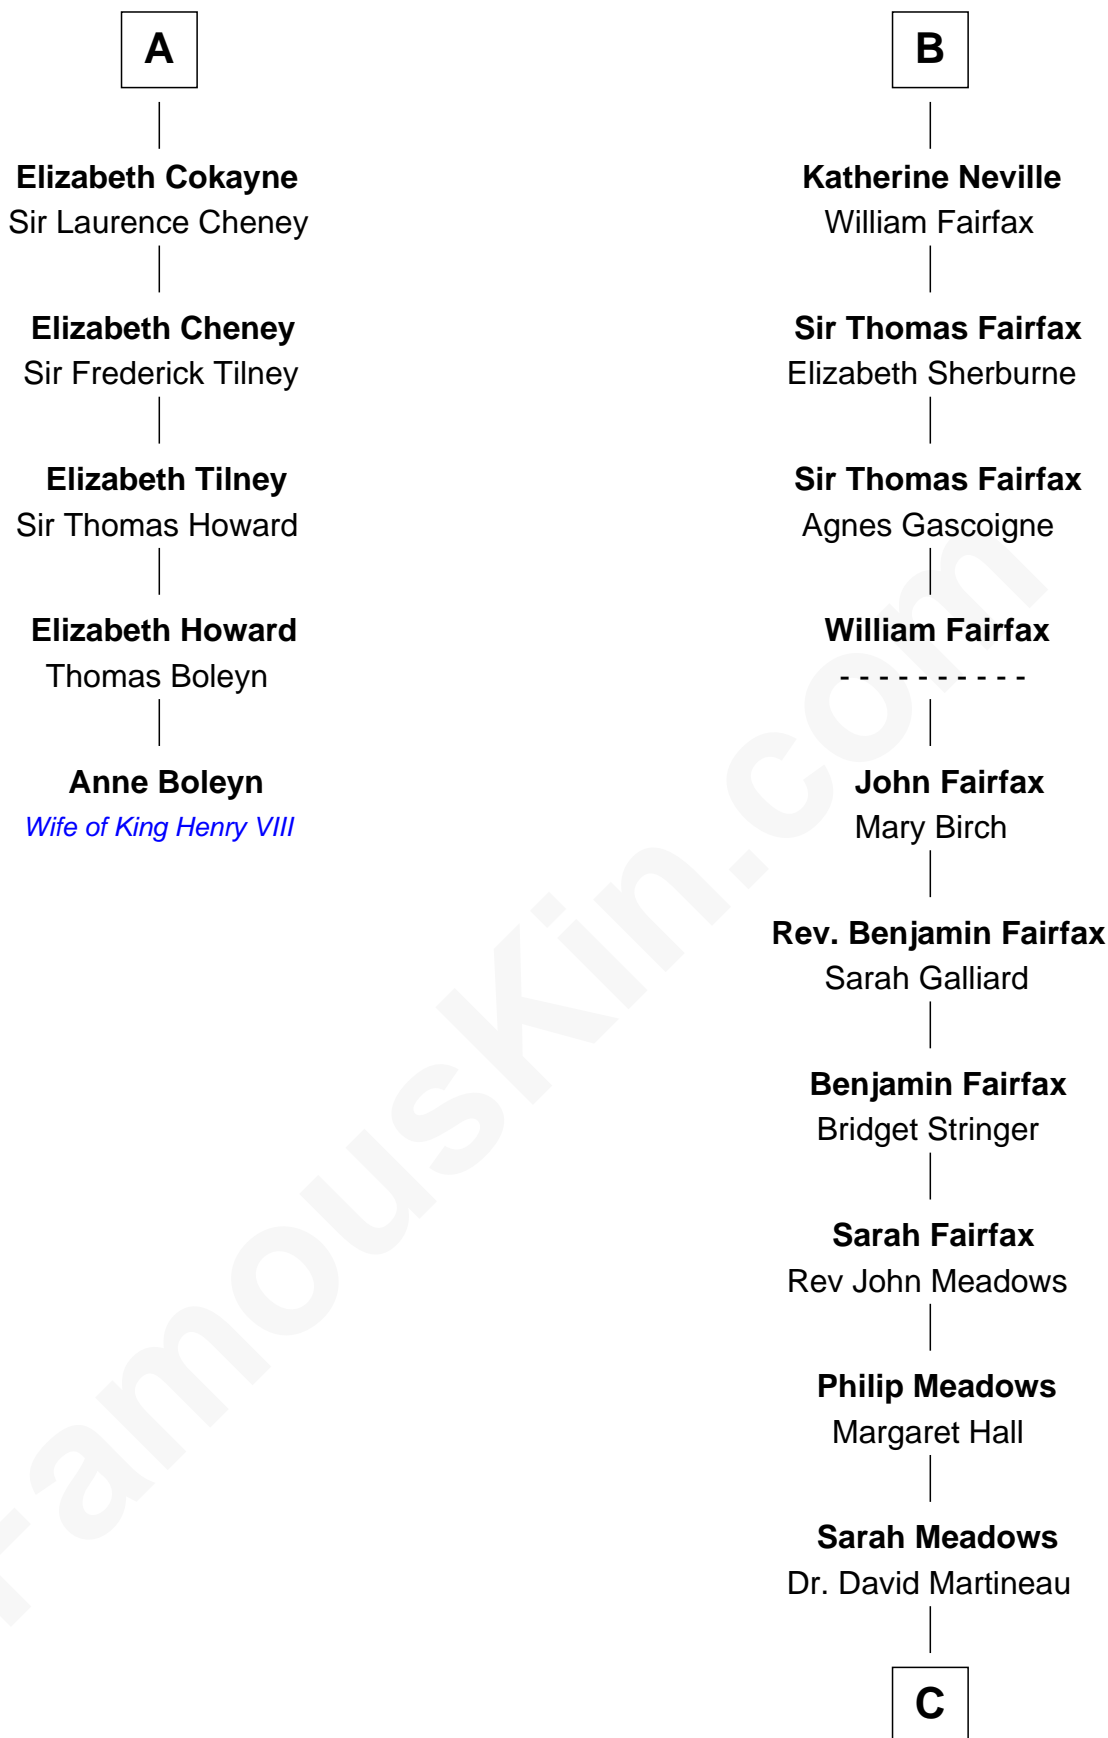

FamousKin.com Relationship Chart of

Anne Boleyn

2nd Wife of King Henry VIII

11th cousin 7 times removed of

Harriet Martineau

Author of The Hour and the Man

Sir William Longespee

Ela of Salisbury