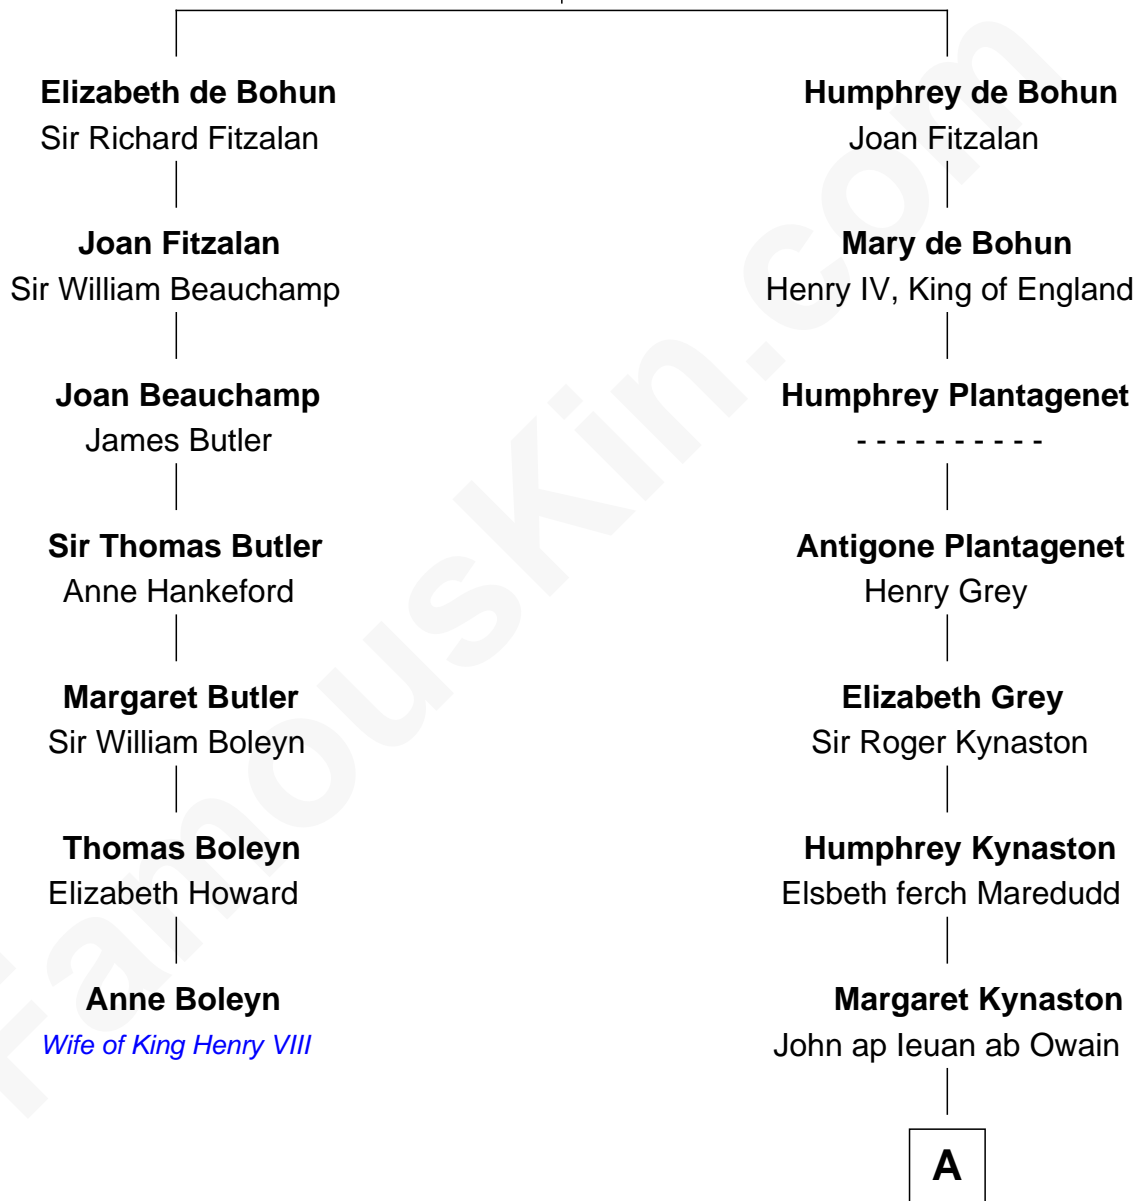

FamousKin.com Relationship Chart of

Anne Boleyn

2nd Wife of King Henry VIII

6th cousin 15 times removed of

Mary Chapin Carpenter

Singer and Songwriter

Sir William de Bohun
Elizabeth de Badlesmere

A

Humphrey Wynn
Mawd ferch Oliver

Catrin Wynn
John Lloyd

Charles Lloyd
Elizabeth Stanley

Thomas Lloyd
Mary Jones

Rachel Lloyd
Samuel Preston

Hannah Preston
Samuel Carpenter

Preston Carpenter
Hannah Smith

Thomas Carpenter
Mary Tonkin

Edward Carpenter
Sarah Stratton

Dr. James Stratton Carpenter
Camilla Julia Sanderson

B

B

Dr. John Thomas Carpenter

Eliza Adelaide Hill

Dr. James Stratton Carpenter

Lillian Louise Chapin