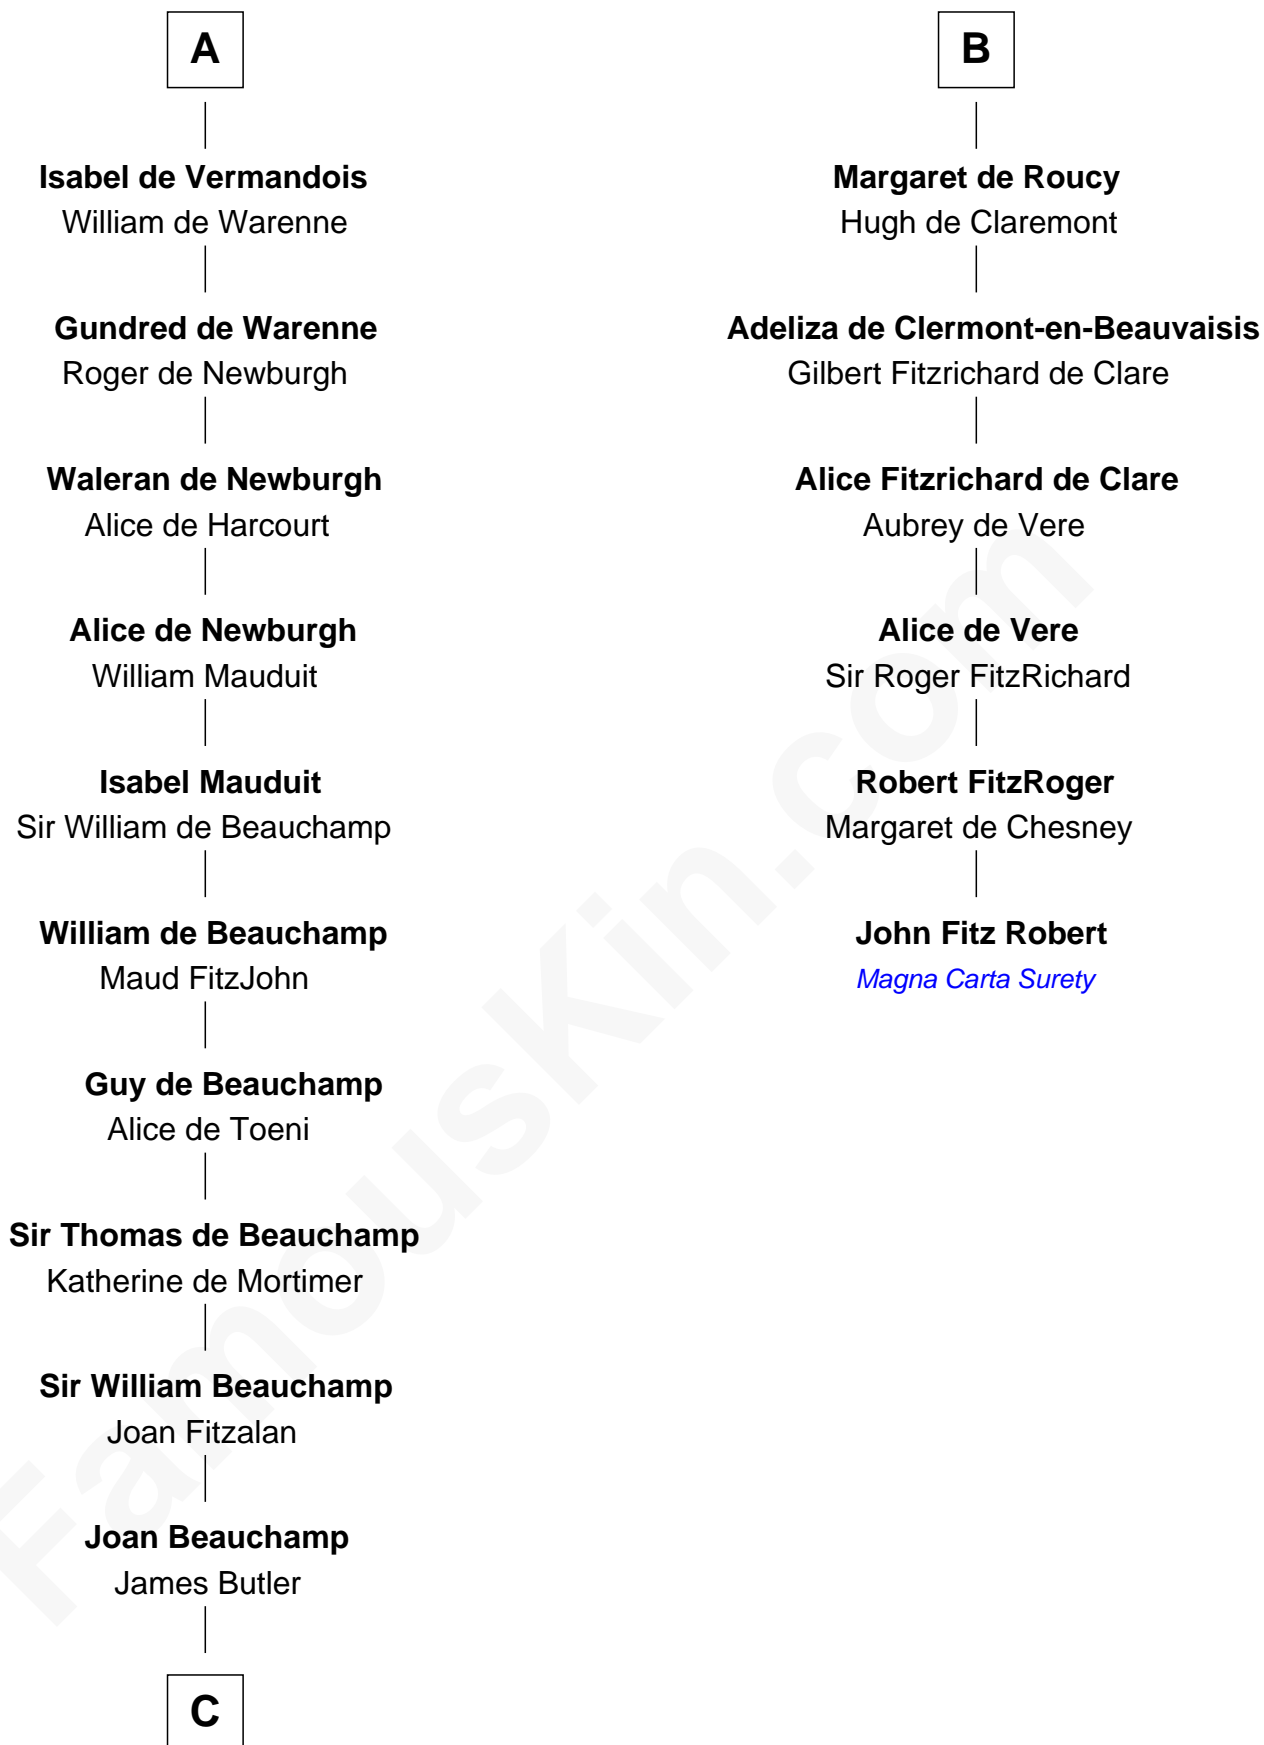

FamousKin.com Relationship Chart of

Anne Boleyn

2nd Wife of King Henry VIII

12th cousin 8 times removed of

John Fitz Robert

Magna Carta Surety

C

—
Sir Thomas Butler

Anne Hankeford

—
Margaret Butler

Sir William Boleyn

—
Thomas Boleyn

Elizabeth Howard

—
Anne Boleyn

Wife of King Henry VIII

FamousKin.com