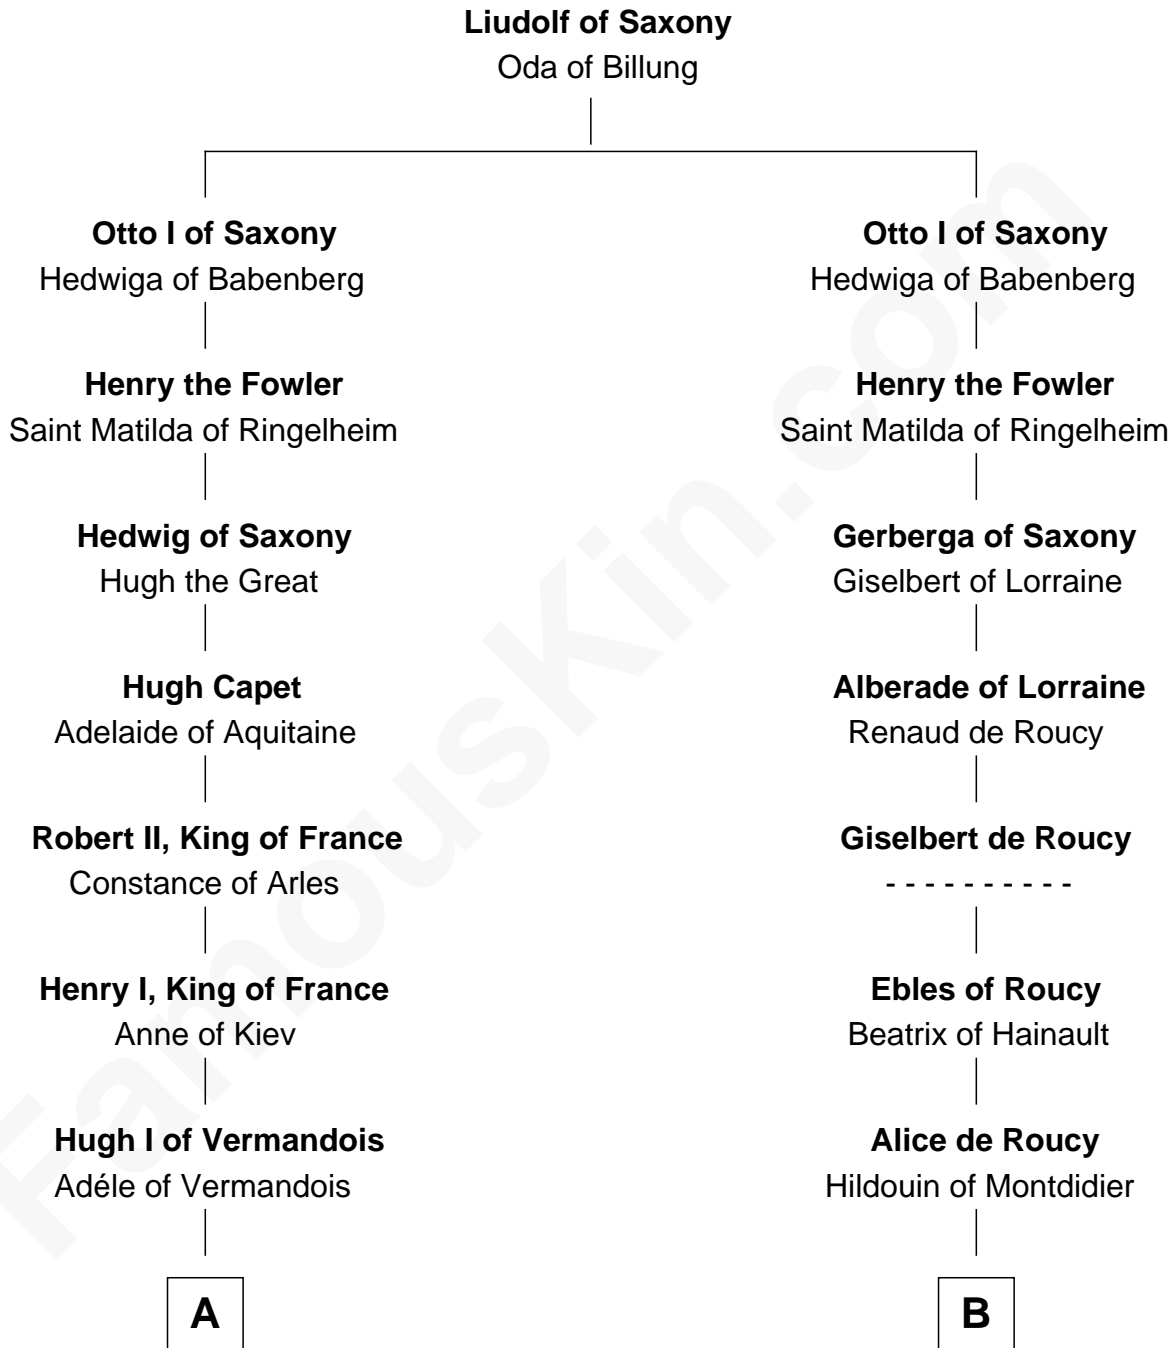

FamousKin.com Relationship Chart of

Anne Boleyn

2nd Wife of King Henry VIII

12th cousin 8 times removed of

John Fitz Robert

Magna Carta Surety

C

—
Sir Thomas Butler

Anne Hankeford

—
Margaret Butler

Sir William Boleyn

—
Thomas Boleyn

Elizabeth Howard

—
Anne Boleyn

Wife of King Henry VIII

FamousKin.com