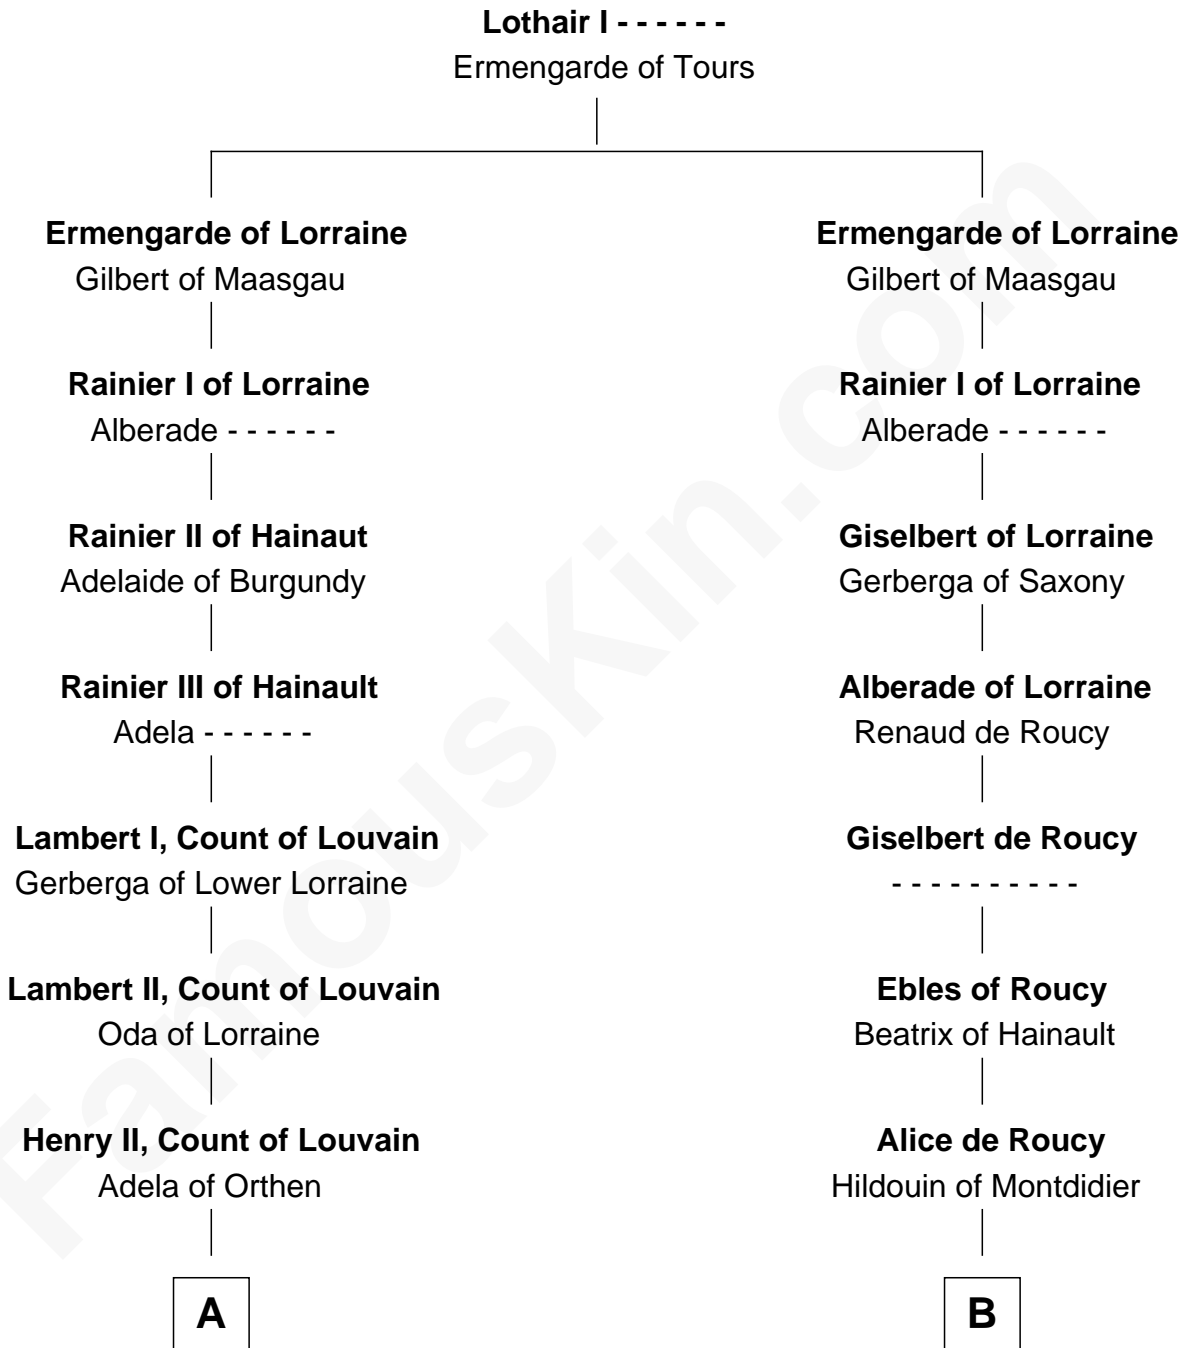

FamousKin.com Relationship Chart of

Anne Boleyn

2nd Wife of King Henry VIII

12th cousin 9 times removed of

John Fitz Robert

Magna Carta Surety

C

—
Sir Thomas Hoo
Elizabeth Wychingham

—
Anne Hoo
Sir Geoffrey Boleyn

—
Sir William Boleyn
Margaret Butler

—
Thomas Boleyn
Elizabeth Howard

—
Anne Boleyn
Wife of King Henry VIII

FamousKin.com