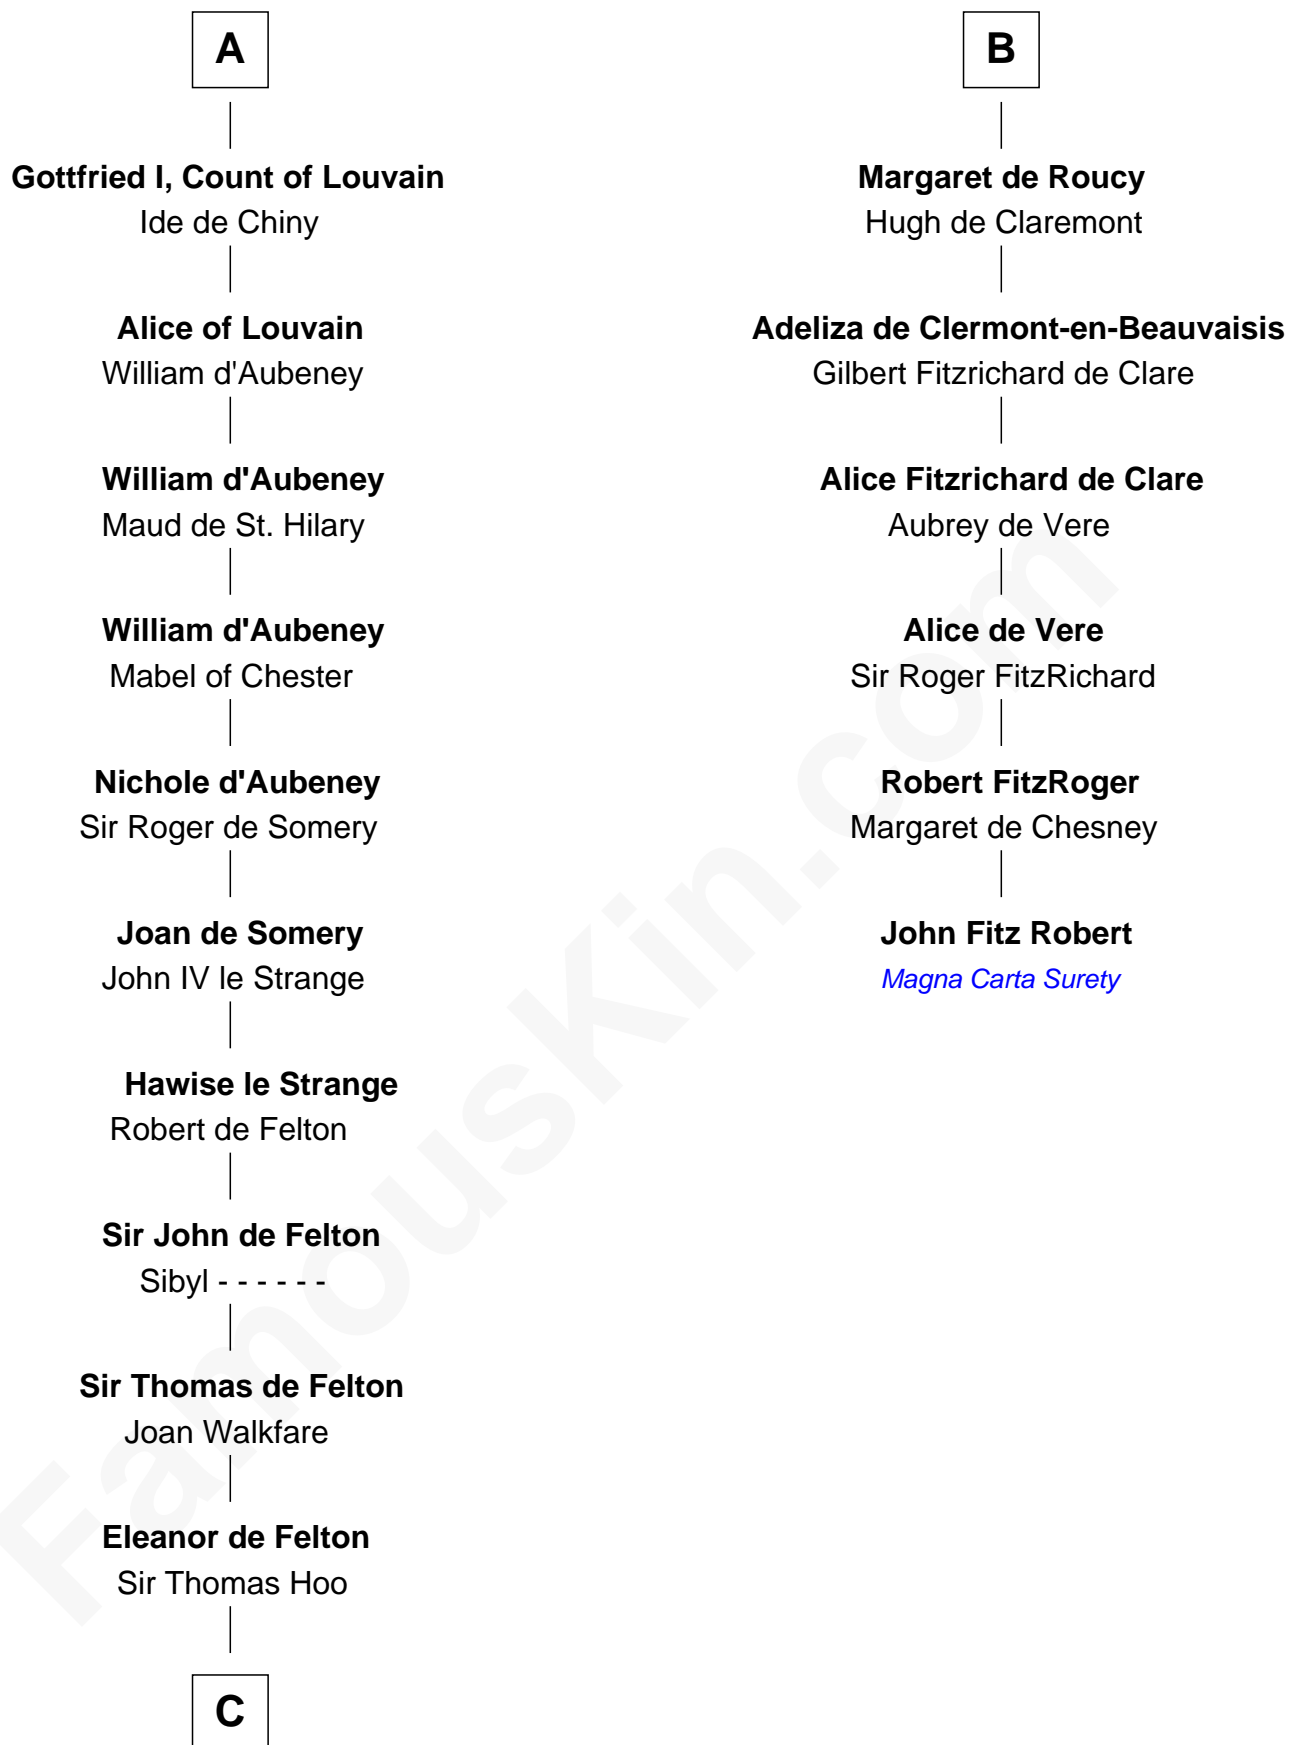

FamousKin.com Relationship Chart of

Anne Boleyn

2nd Wife of King Henry VIII

12th cousin 9 times removed of

John Fitz Robert

Magna Carta Surety

C

—
Sir Thomas Hoo
Elizabeth Wychingham

—
Anne Hoo
Sir Geoffrey Boleyn

—
Sir William Boleyn
Margaret Butler

—
Thomas Boleyn
Elizabeth Howard

—
Anne Boleyn
Wife of King Henry VIII

FamousKin.com