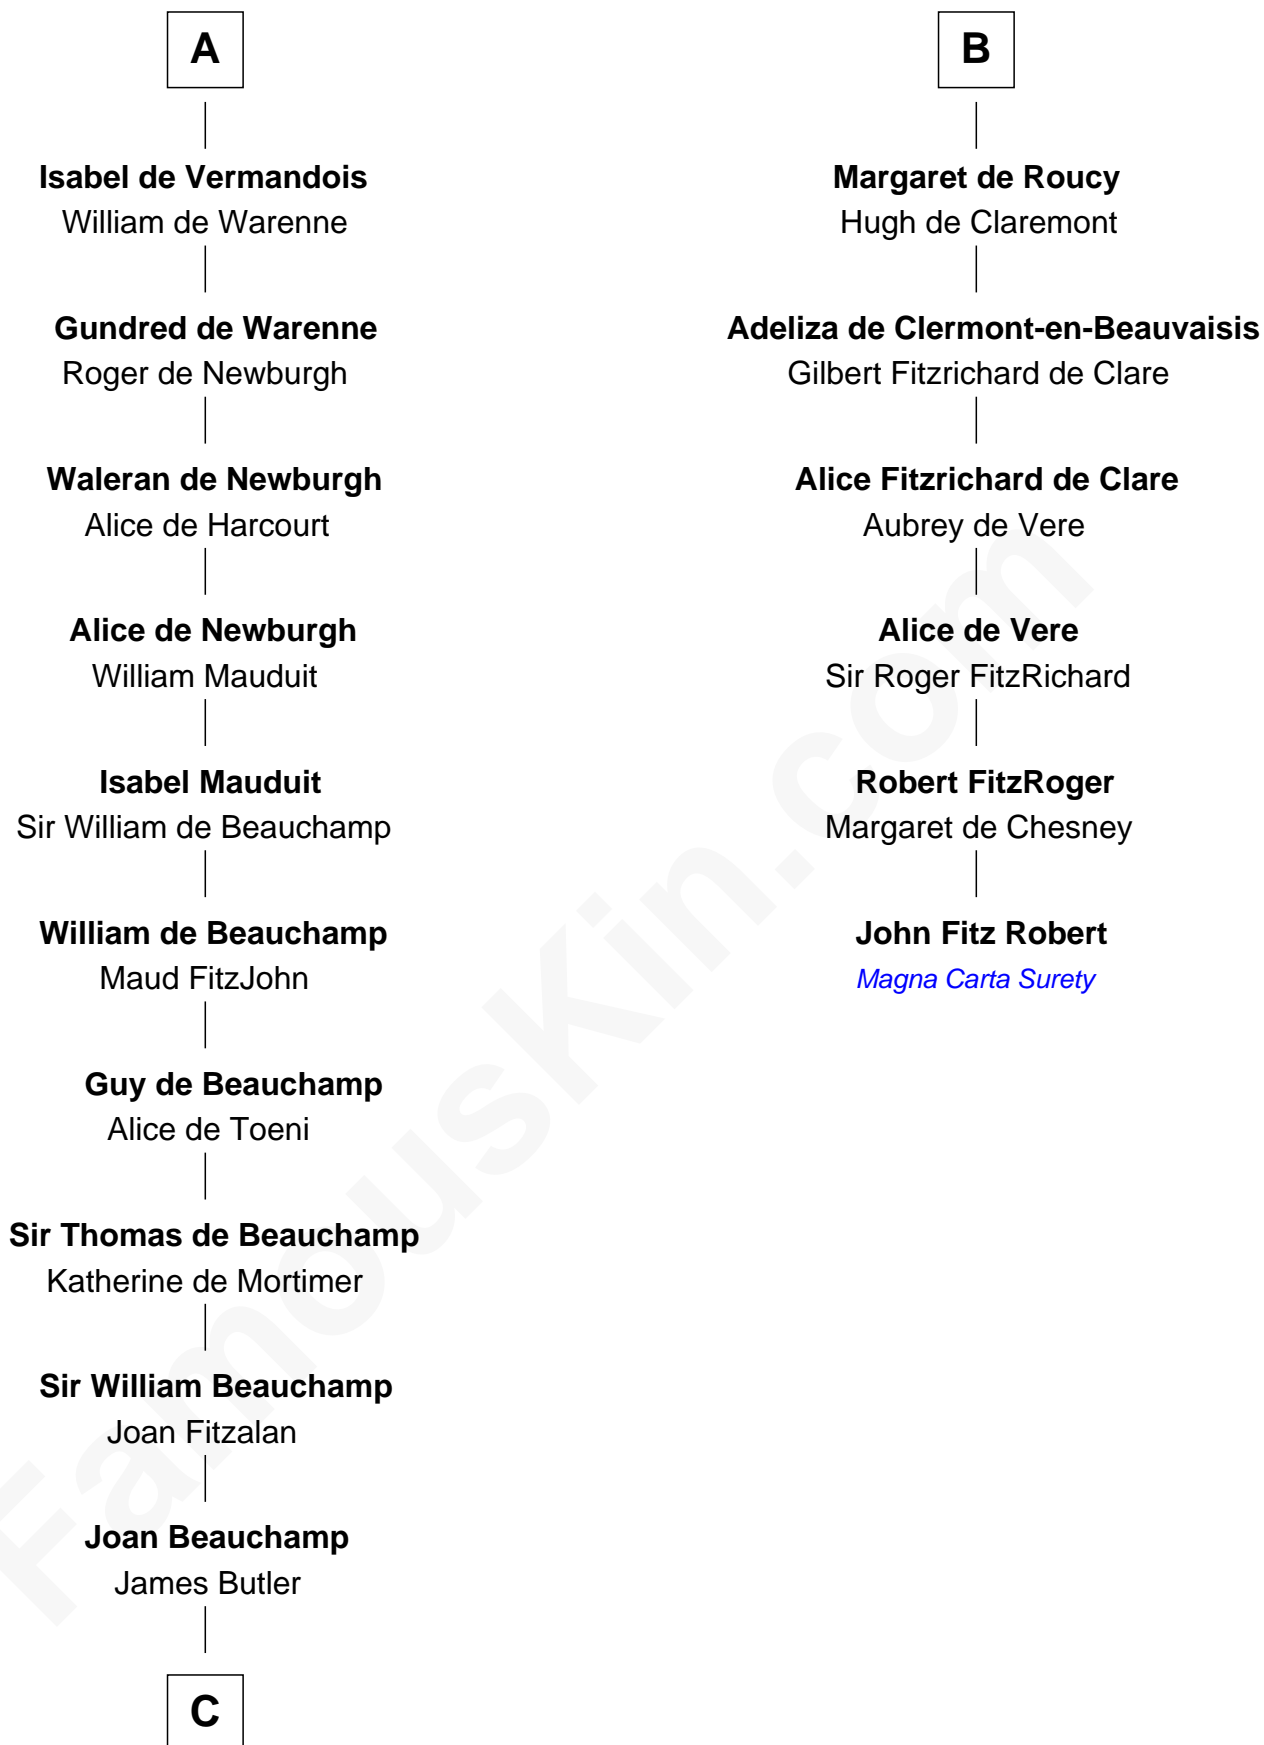

FamousKin.com Relationship Chart of

Anne Boleyn

2nd Wife of King Henry VIII

12th cousin 8 times removed of

John Fitz Robert

Magna Carta Surety

Pepin of Vermandois

C

—
Sir Thomas Butler

Anne Hankeford

—
Margaret Butler

Sir William Boleyn

—
Thomas Boleyn

Elizabeth Howard

—
Anne Boleyn

Wife of King Henry VIII