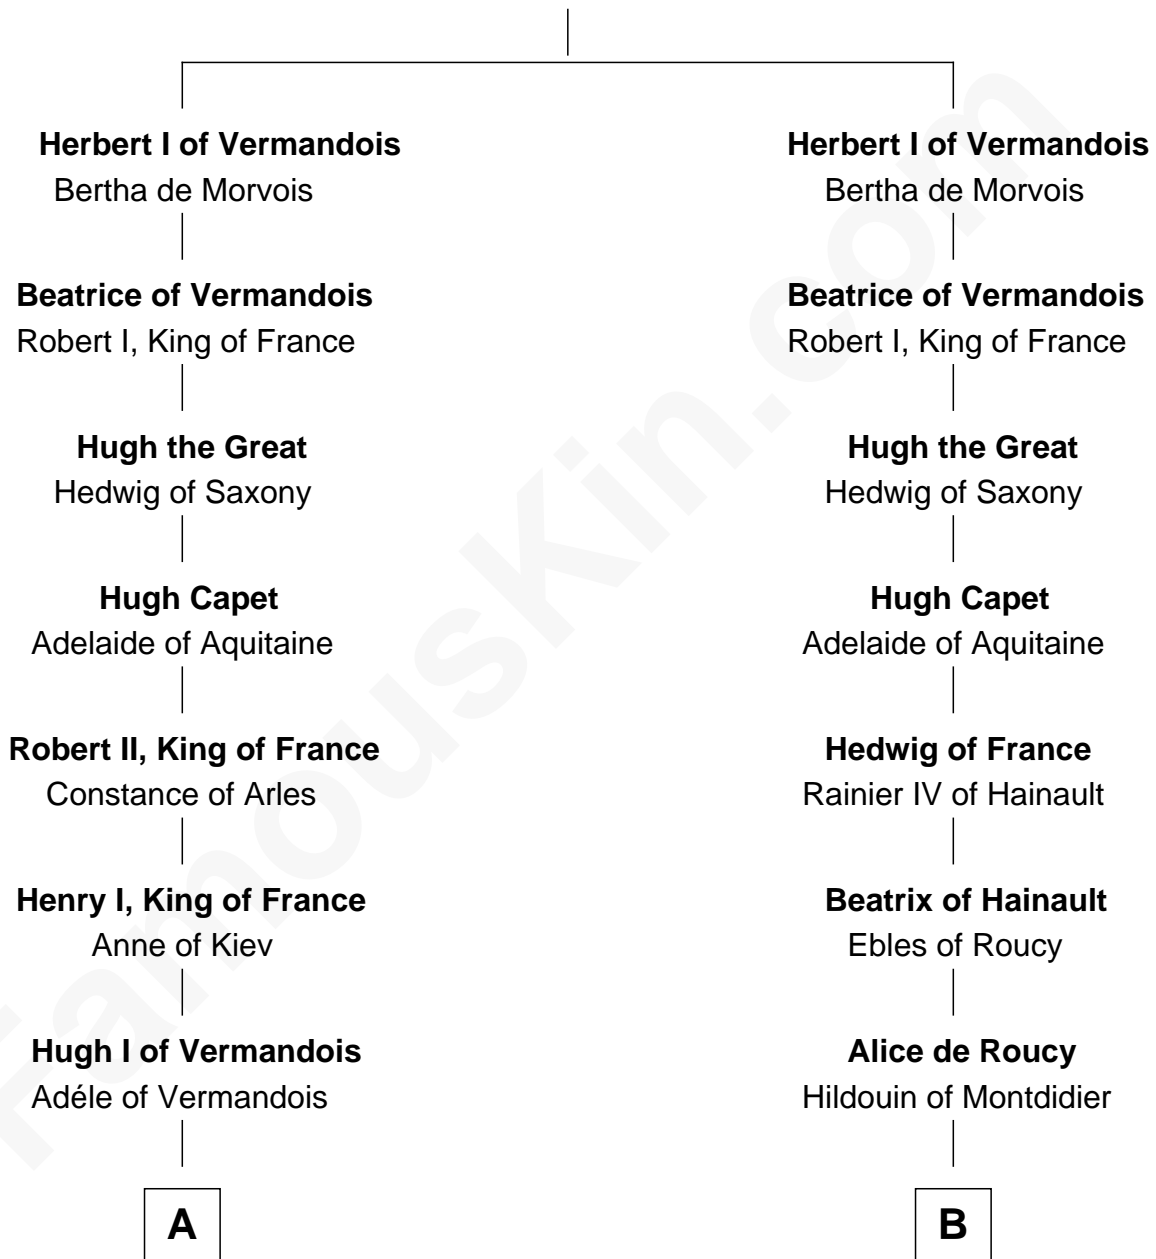

FamousKin.com Relationship Chart of

Anne Boleyn

2nd Wife of King Henry VIII

12th cousin 8 times removed of

John Fitz Robert

Magna Carta Surety

Pepin of Vermandois

C

—
Sir Thomas Butler

Anne Hankeford

—
Margaret Butler

Sir William Boleyn

—
Thomas Boleyn

Elizabeth Howard

—
Anne Boleyn

Wife of King Henry VIII