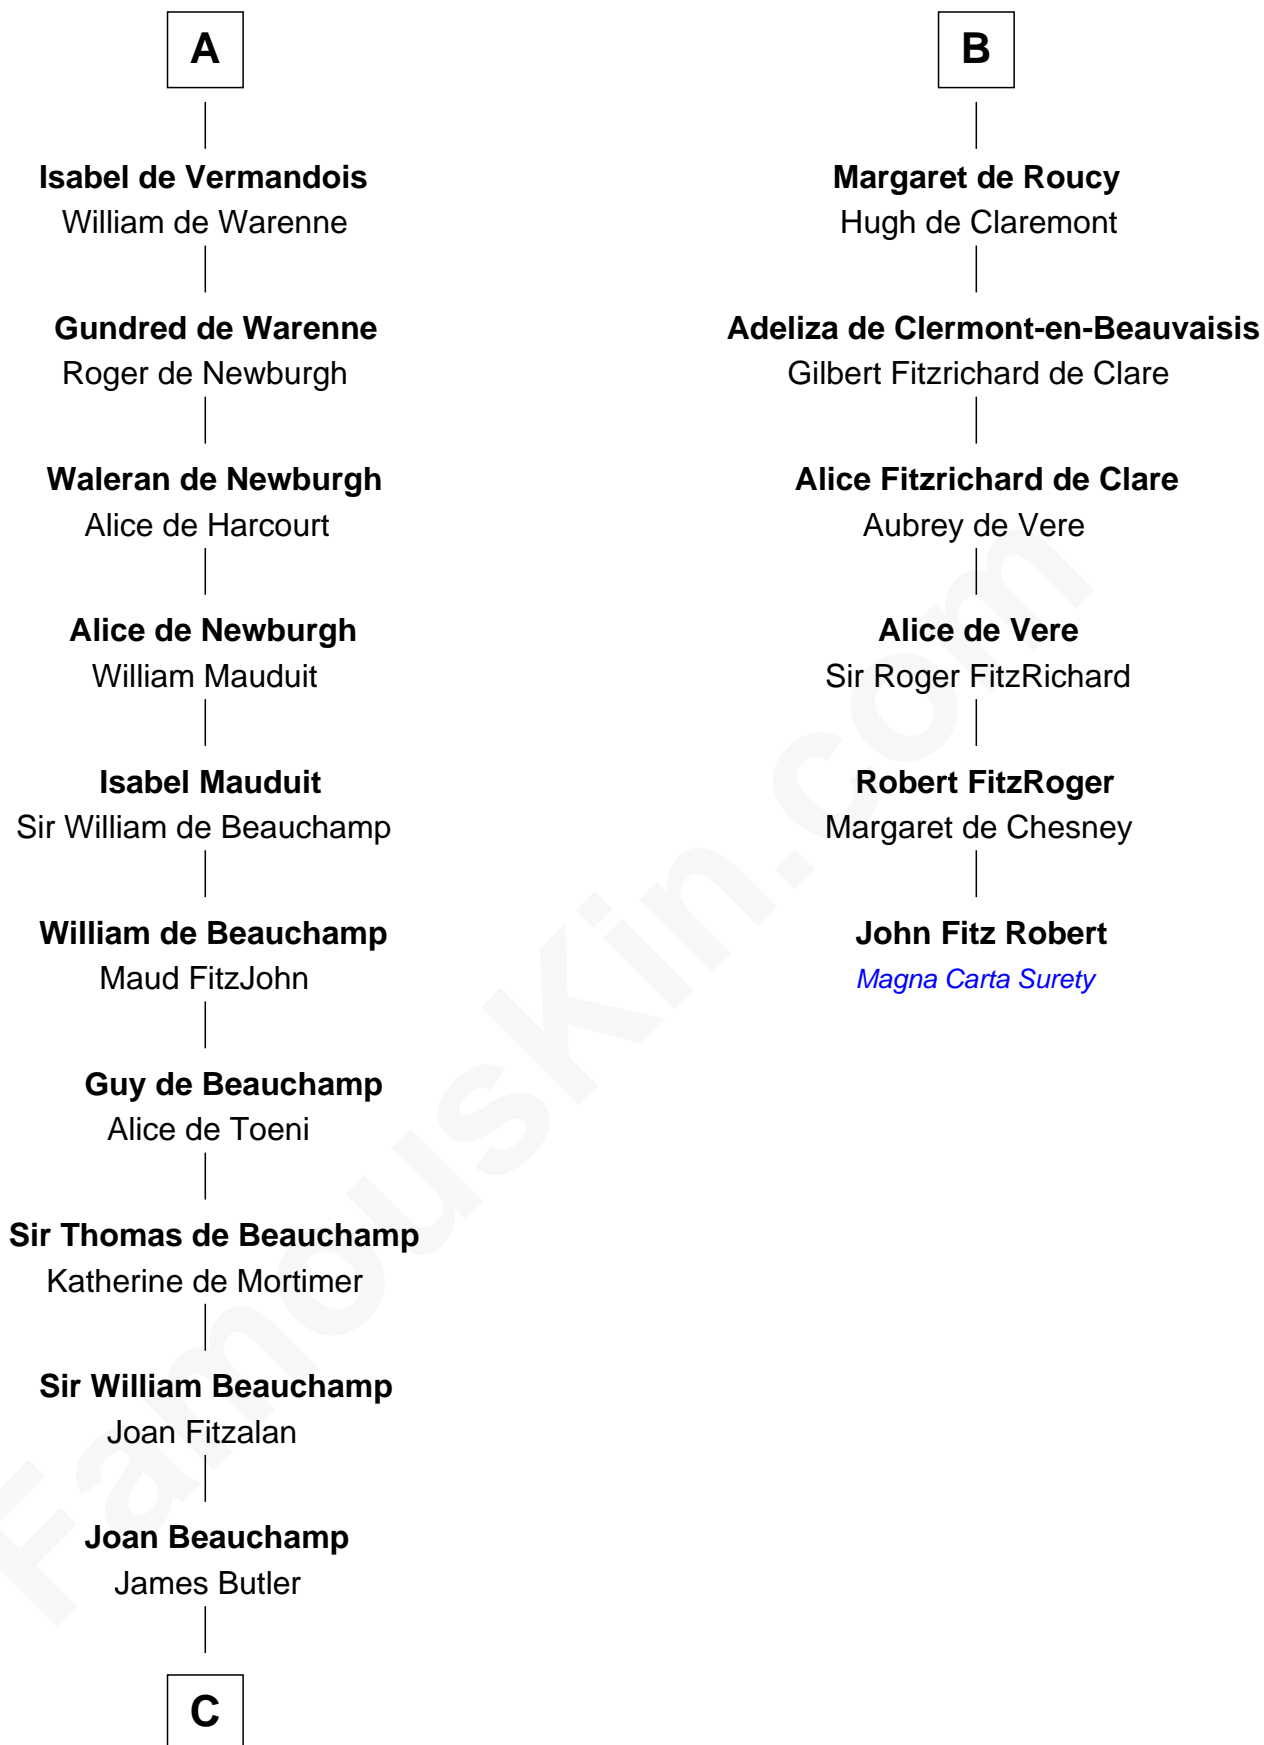

FamousKin.com Relationship Chart of

Anne Boleyn

2nd Wife of King Henry VIII

12th cousin 8 times removed of

John Fitz Robert

Magna Carta Surety

Guerric I of Morvois

Eve of Roussillon

C

—
Sir Thomas Butler

Anne Hankeford

—
Margaret Butler

Sir William Boleyn

—
Thomas Boleyn

Elizabeth Howard

—
Anne Boleyn