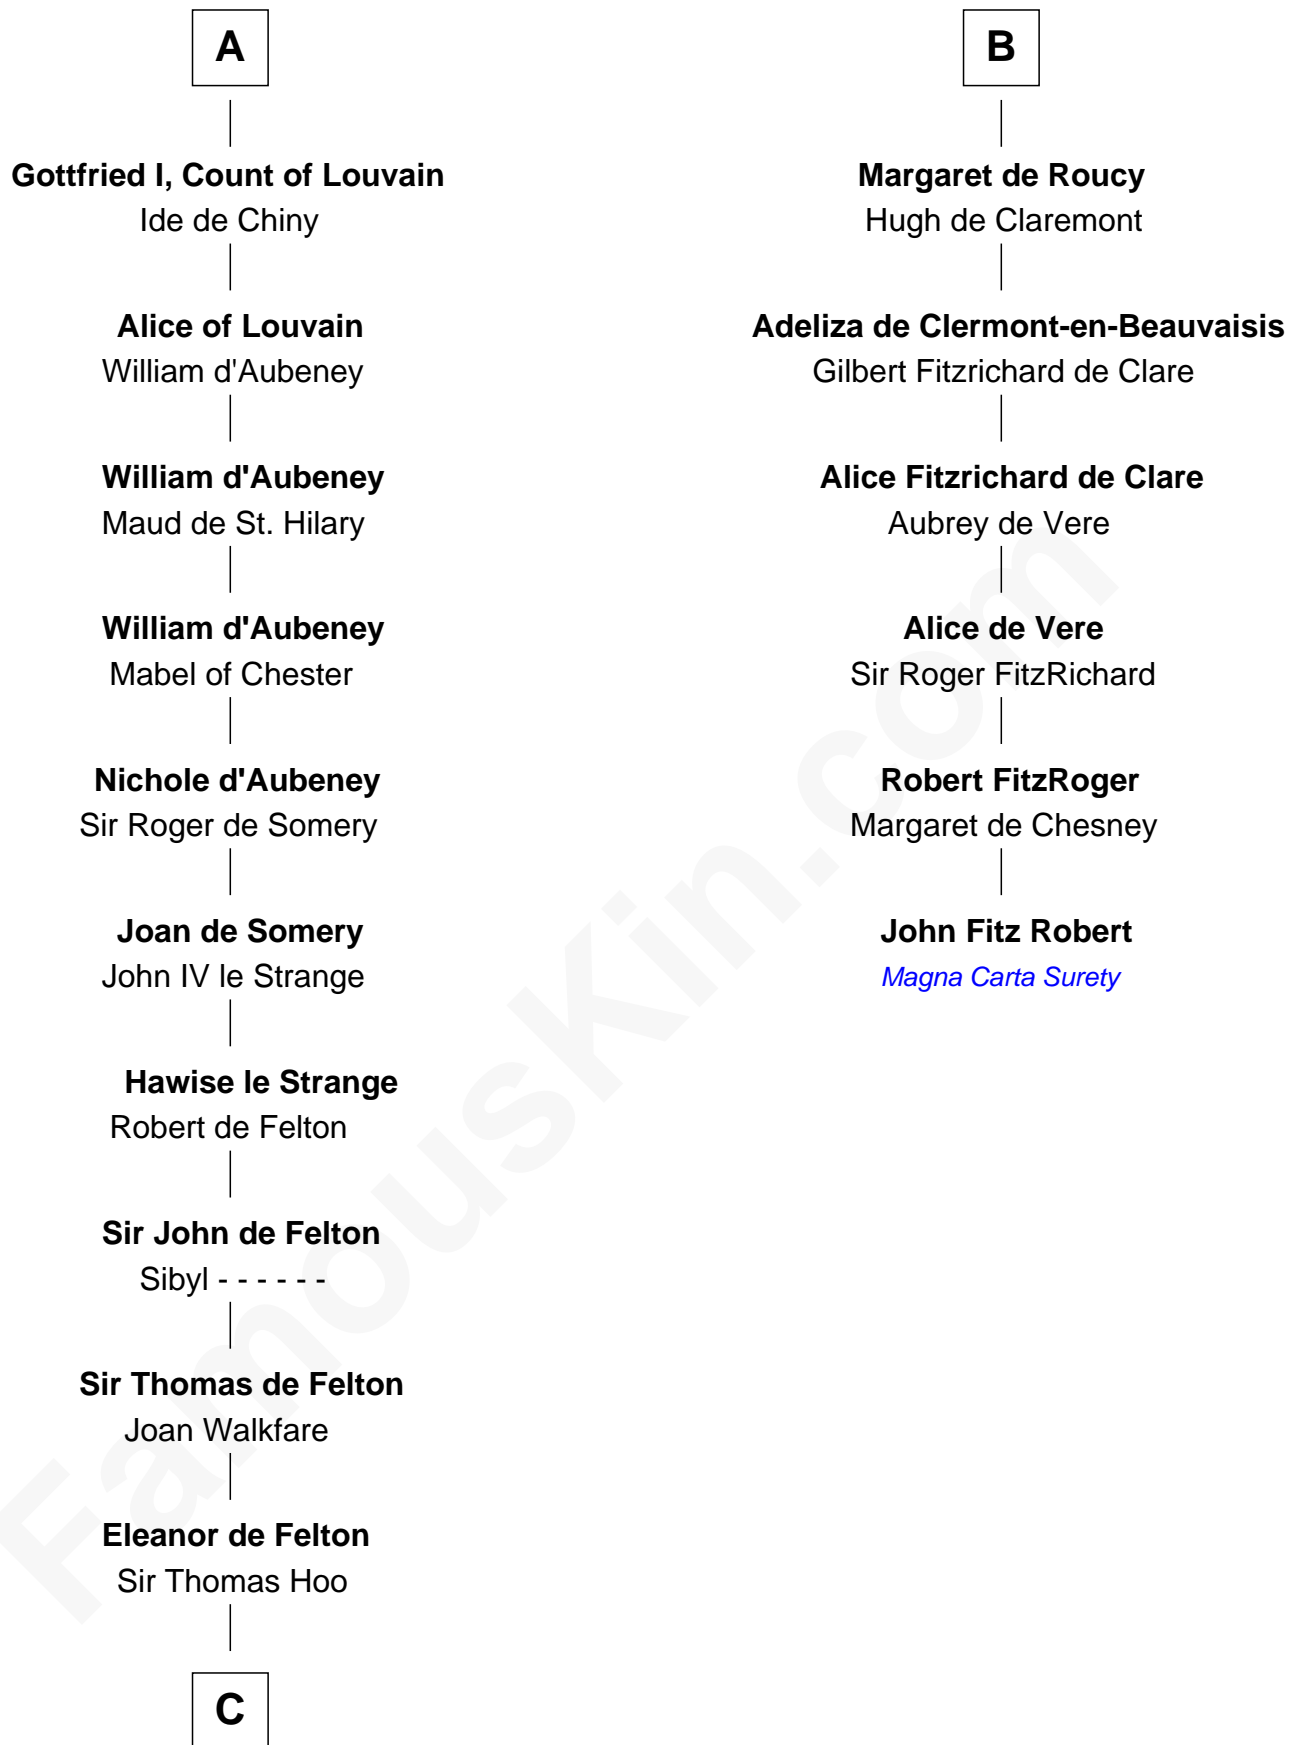

FamousKin.com Relationship Chart of

Anne Boleyn

2nd Wife of King Henry VIII

12th cousin 9 times removed of

John Fitz Robert

Magna Carta Surety

Conrad I of Burgundy

Adelaide of Tours

Conrad II of Burgundy
Ermentrude of Upper Alsace

Adelaide of Burgundy
Richard of Burgundy

Adelaide of Burgundy
Rainier II of Hainaut

Rainier III of Hainault
Adela - - - - -

Lambert I, Count of Louvain
Gerberga of Lower Lorraine

Lambert II, Count of Louvain
Oda of Lorraine

Henry II, Count of Louvain
Adela of Orthen

A

Conrad II of Burgundy
Ermentrude of Upper Alsace

Adelaide of Burgundy
Richard of Burgundy

Adelaide of Burgundy
Rainier II of Hainaut

Rainier III of Hainault
Adela - - - - -

Rainier IV of Hainault
Hedwig of France

Beatrix of Hainault
Ebles of Roucy

Alice de Roucy
Hildouin of Montdidier

B

C

—
Sir Thomas Hoo
Elizabeth Wychingham

—
Anne Hoo
Sir Geoffrey Boleyn