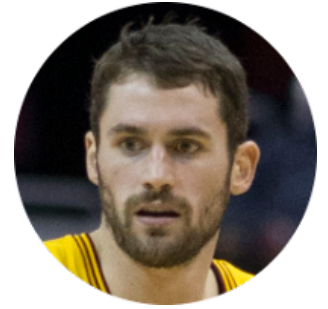

FamousKin.com Relationship Chart of

Anne Boleyn

2nd Wife of King Henry VIII

4th cousin 17 times removed of

Kevin Love

NBA All-Star Player

Sir John Howard

*with wife
Alice Tendring*