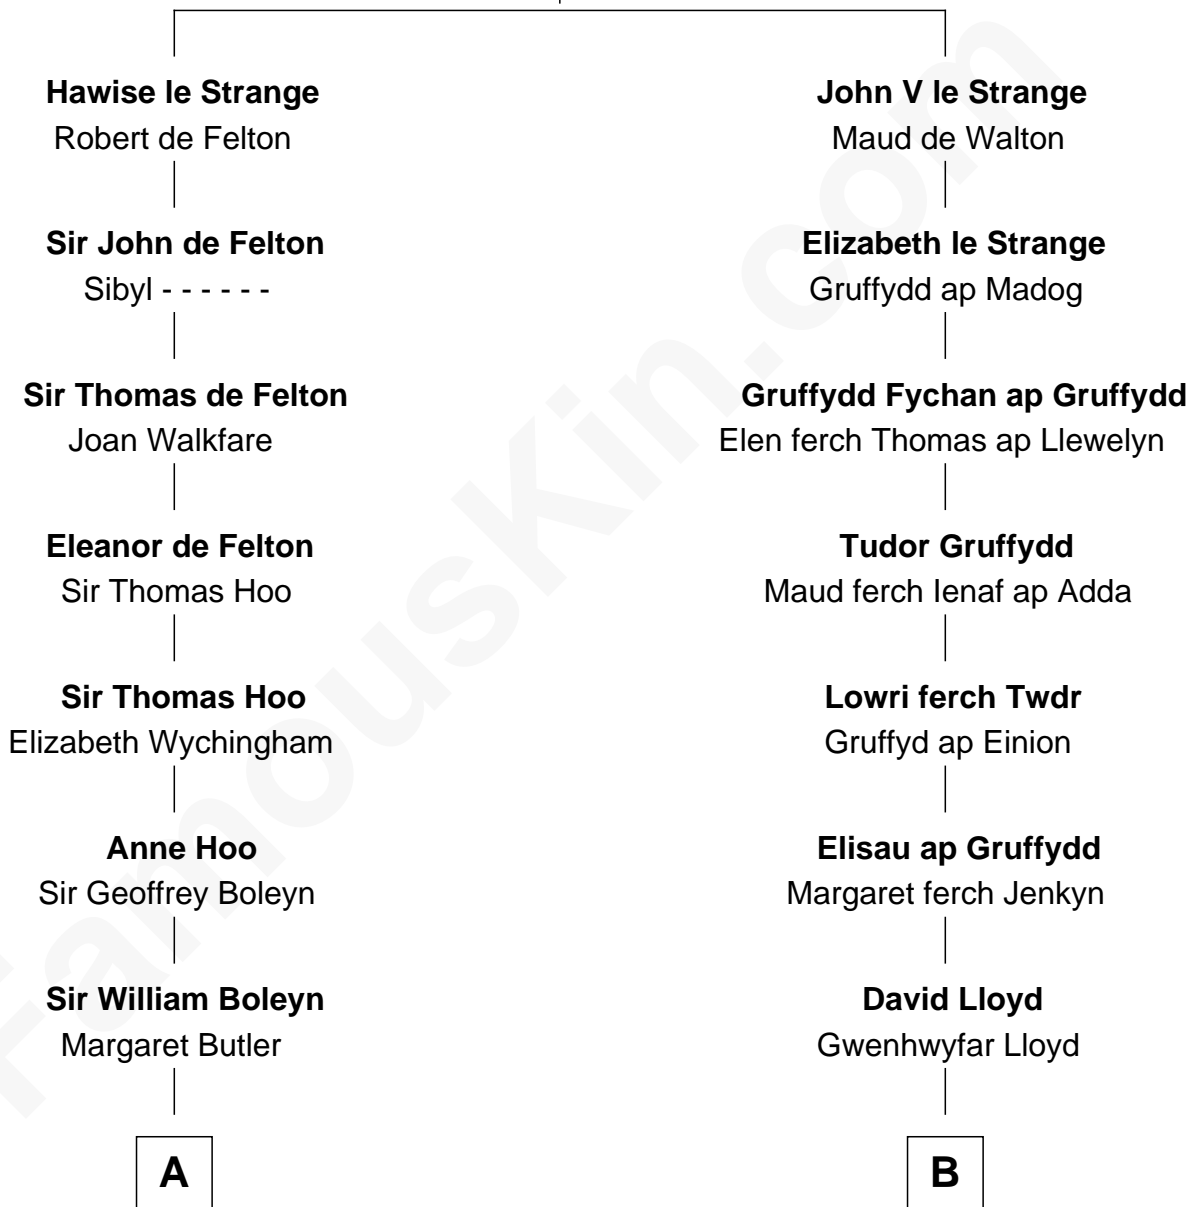

# FamousKin.com Relationship Chart of

**Anne Boleyn**

*2nd Wife of King Henry VIII*

8th cousin 13 times removed of

**Mizuo Peck**

*TV and Movie Actress*

**John IV le Strange**

Joan de Somery

**A**

**Thomas Boleyn**  
Elizabeth Howard

**Anne Boleyn**  
*Wife of King Henry VIII*

**B**

**John Wynn**  
Agnes Lloyd

**Rev. David Yale**  
Frances Lloyd

**Thomas Yale**  
Ann Lloyd

**Thomas Yale**  
Mary Turner

**Mary Yale**  
Joseph Ives

**Thomas Ives**  
Anne Thompson

**Mehitable Ives**  
John Sanford

**Eliada Sanford**  
Nancy Todd

**Lucretia Sanford**  
George Leete

**Lucretia Leete**  
William Augustus Peck

**C**