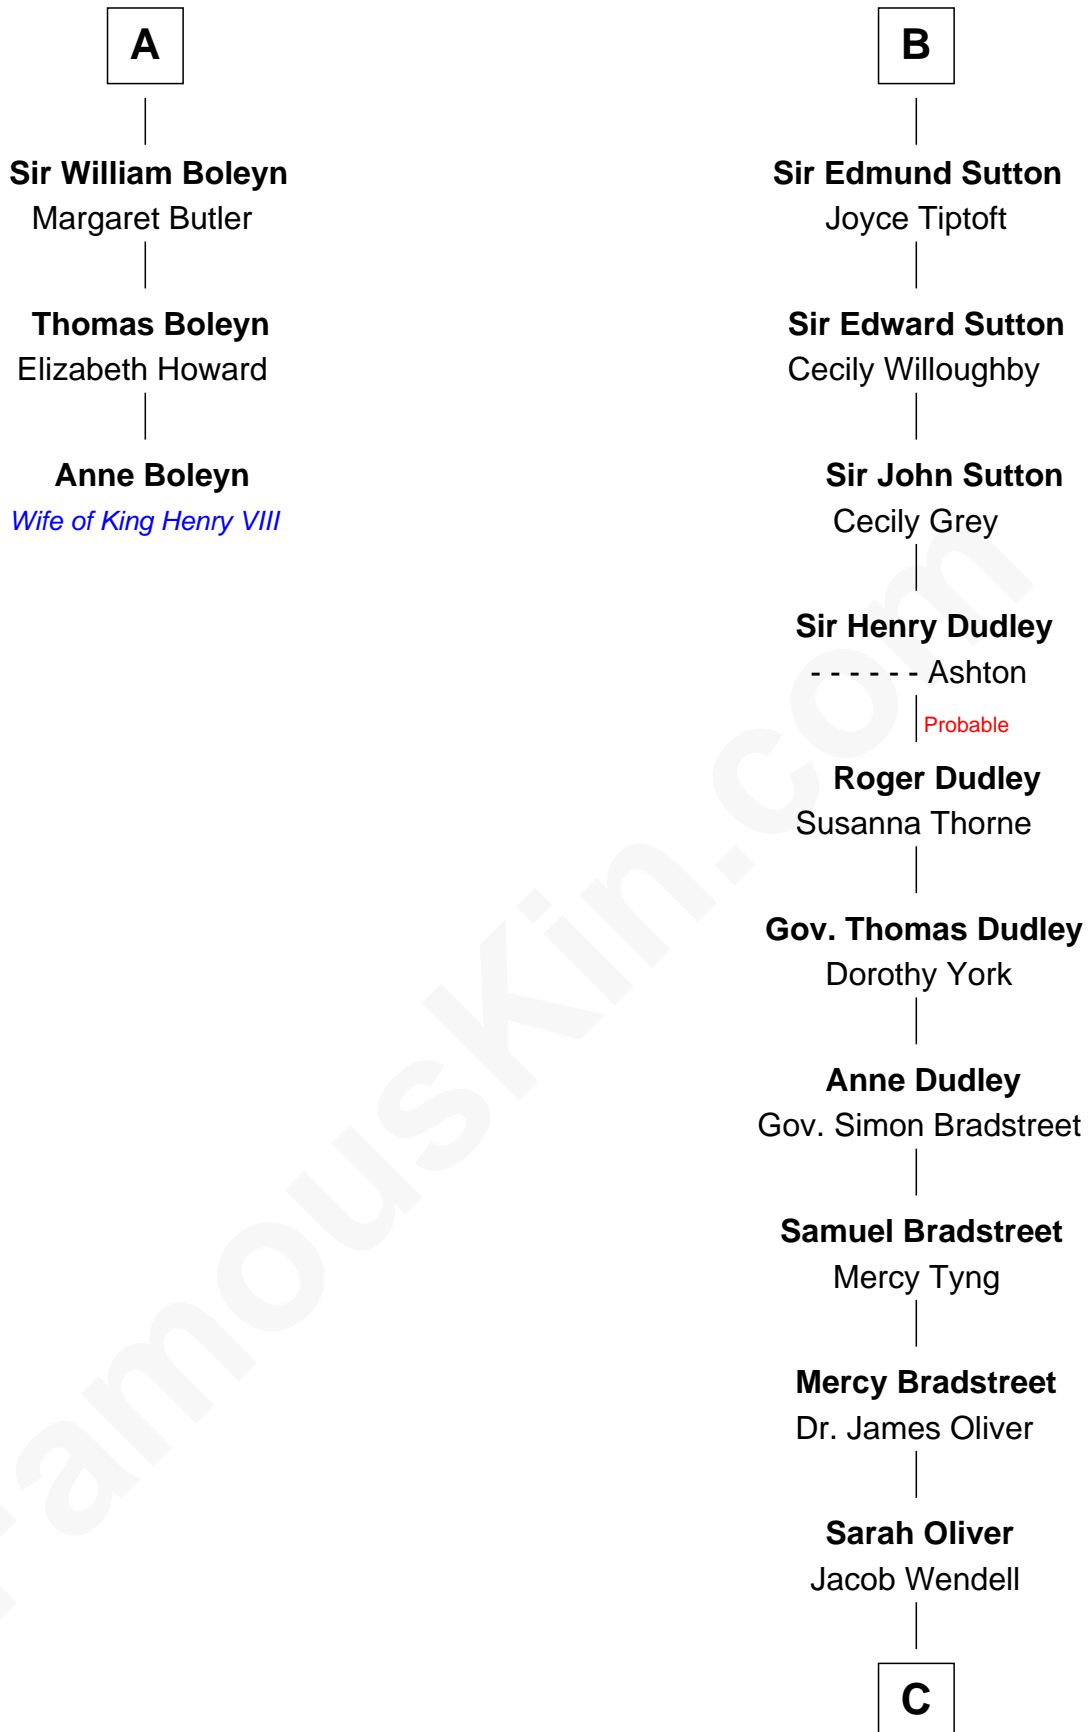

## Relationship Chart of

### Anne Boleyn

2nd Wife of King Henry VIII

9th cousin 11 times removed of

**Oliver Wendell Holmes, Jr.**

U.S. Supreme Court Justice

### Sir Roger de Somery

C

Oliver Wendell

Mary Jackson

Sarah Wendell

Rev. Abiel Holmes

Oliver Wendell Holmes

Amelia Lee Jackson