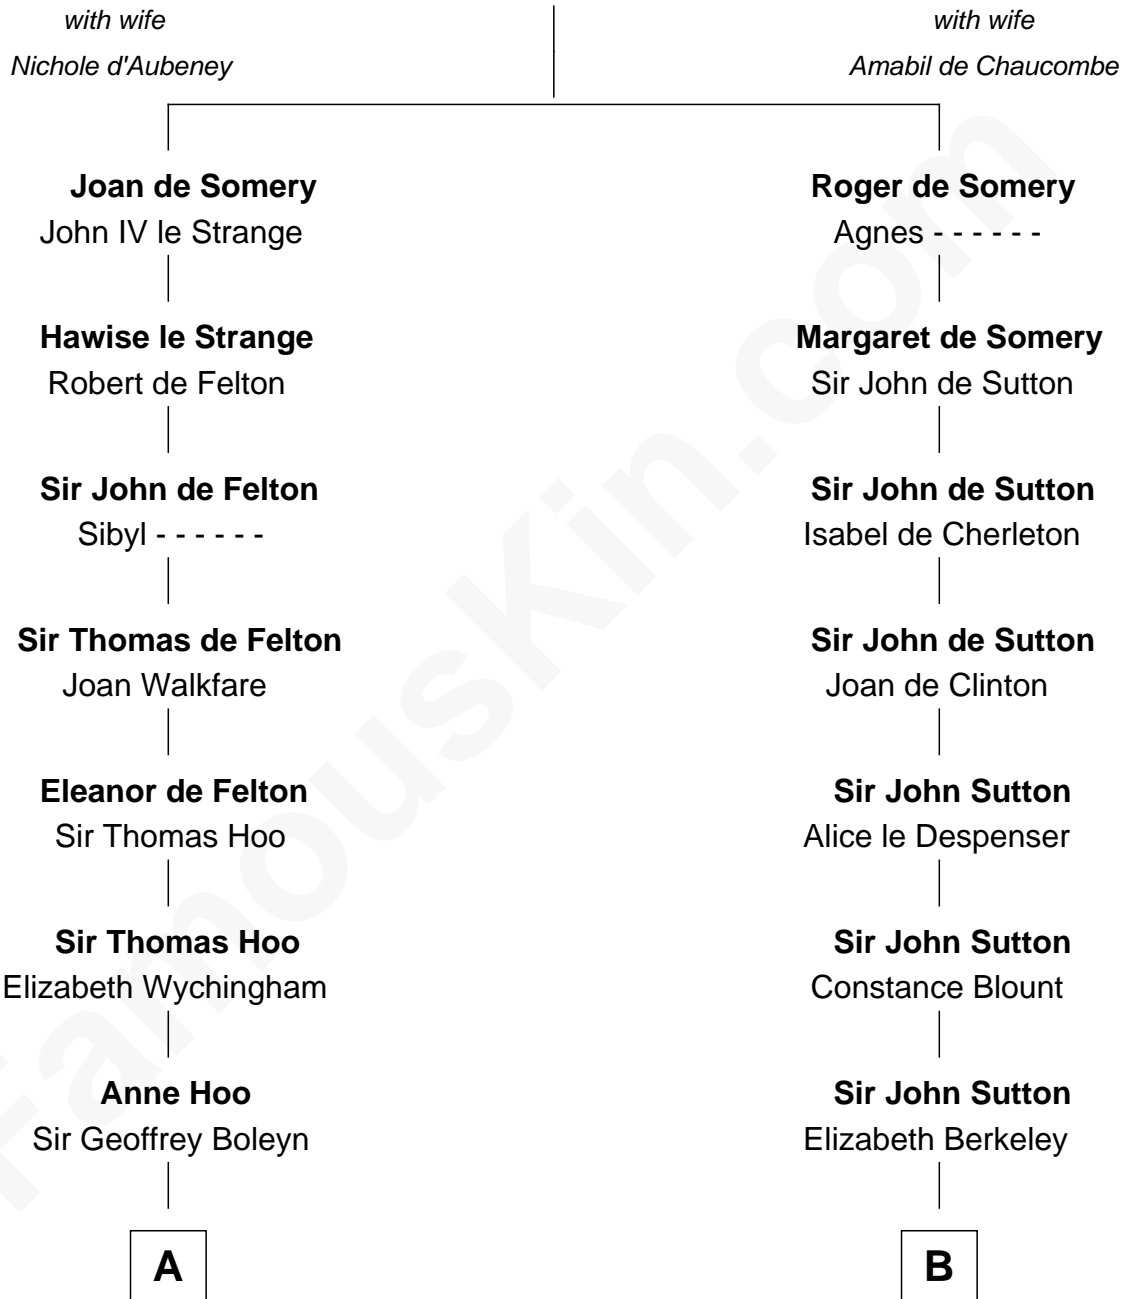

## Relationship Chart of

### Anne Boleyn

2nd Wife of King Henry VIII

9th cousin 11 times removed of

**Oliver Wendell Holmes, Jr.**

U.S. Supreme Court Justice

### Sir Roger de Somery

C

Oliver Wendell

Mary Jackson

Sarah Wendell

Rev. Abiel Holmes

Oliver Wendell Holmes

Amelia Lee Jackson