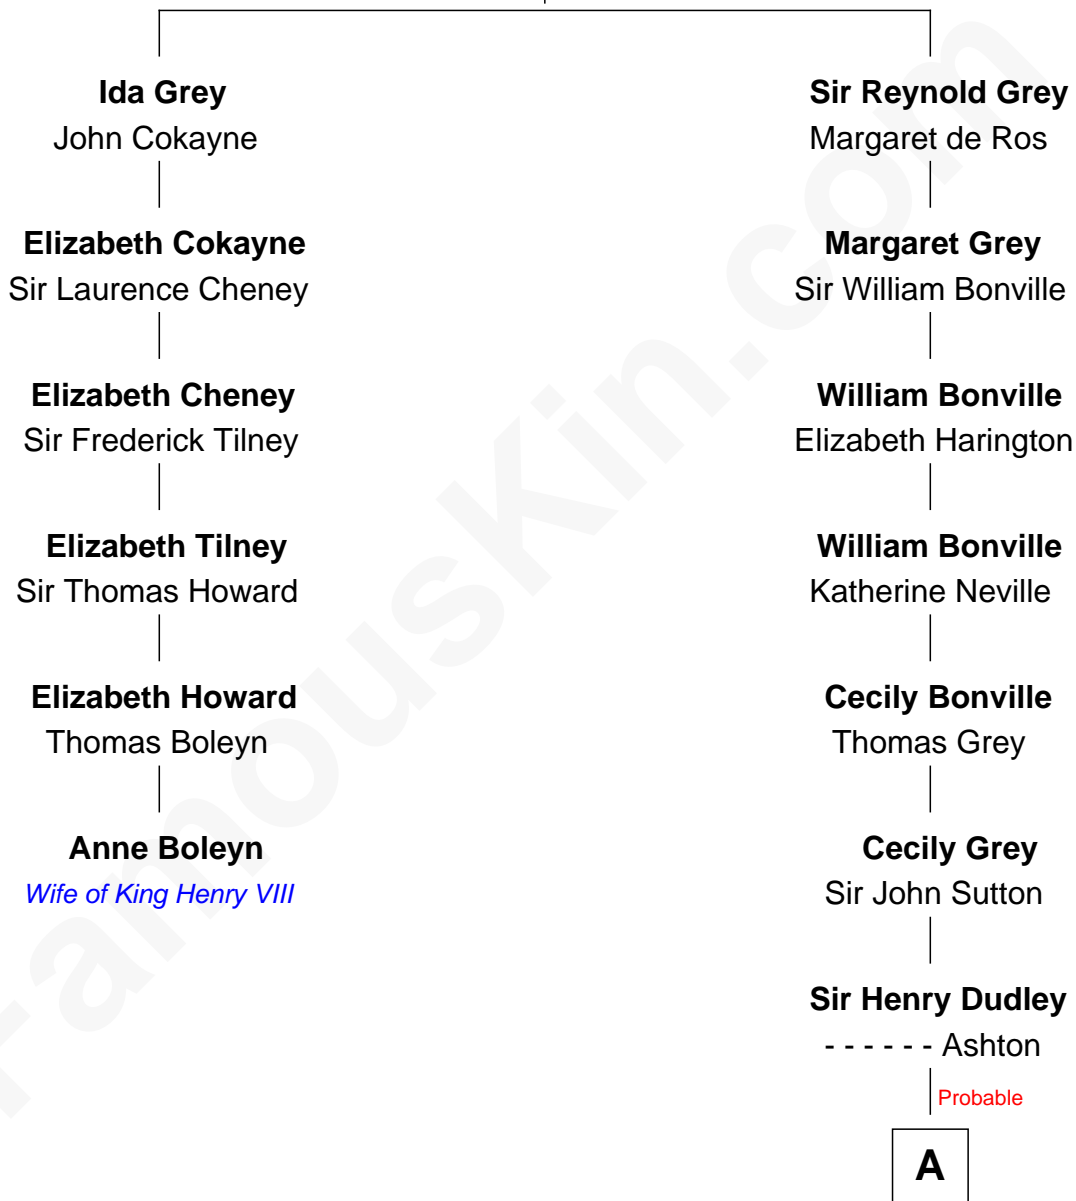

FamousKin.com Relationship Chart of

Anne Boleyn

2nd Wife of King Henry VIII

5th cousin 11 times removed of

Oliver Wendell Holmes, Jr.

U.S. Supreme Court Justice

Sir Reynold de Grey

Eleanor le Strange

A

Roger Dudley
Susanna Thorne

Gov. Thomas Dudley
Dorothy York

Anne Dudley
Gov. Simon Bradstreet

Samuel Bradstreet
Mercy Tyng

Mercy Bradstreet
Dr. James Oliver

Sarah Oliver
Jacob Wendell

Oliver Wendell
Mary Jackson