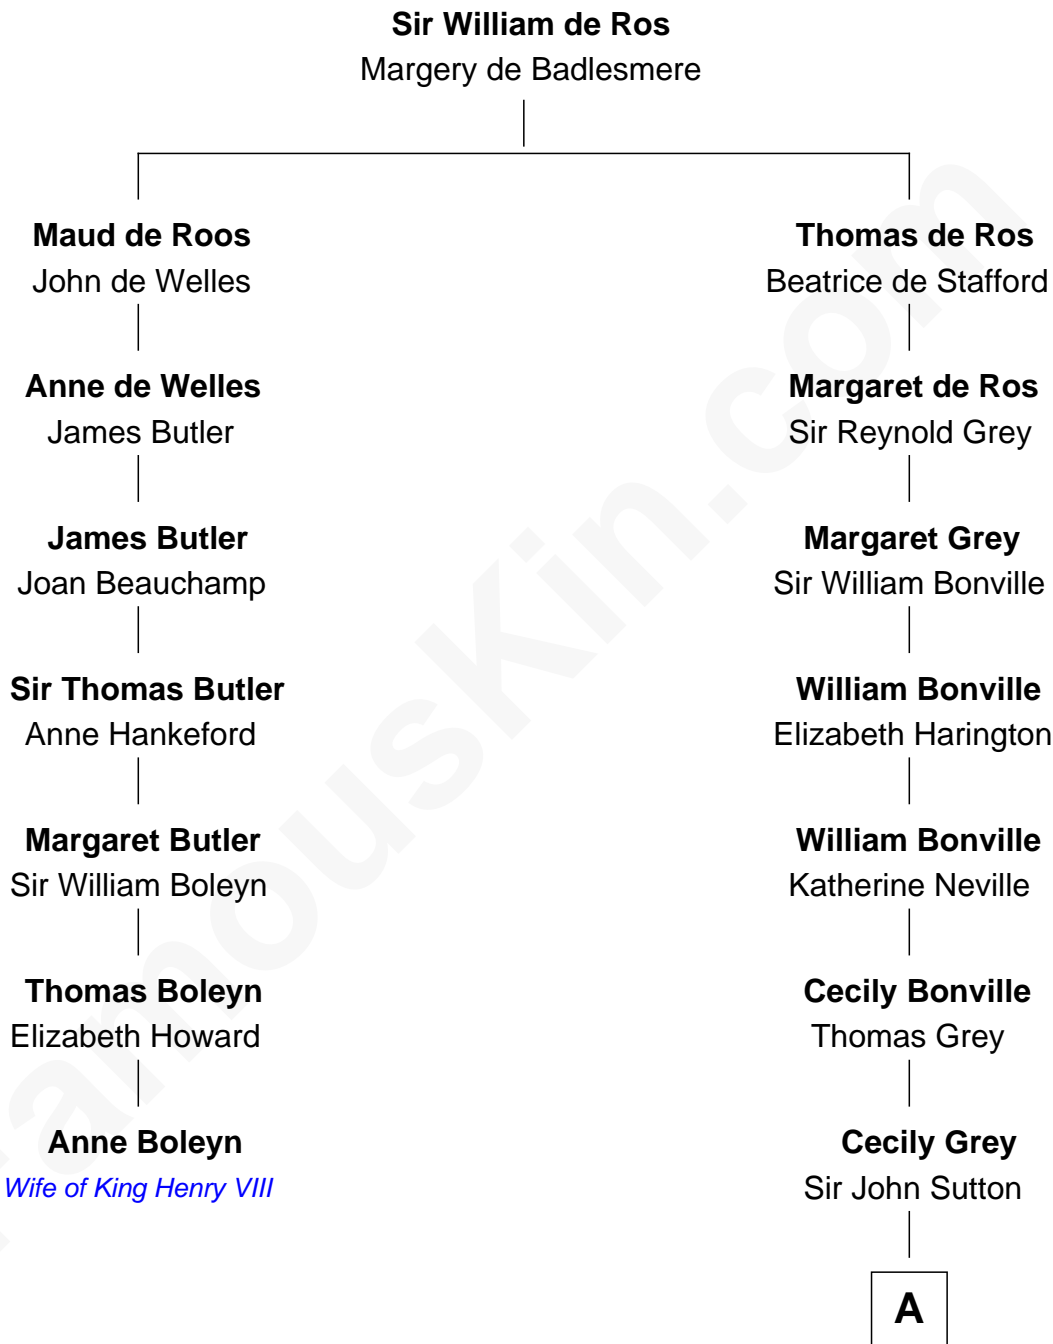

# FamousKin.com Relationship Chart of **Anne Boleyn**

*2nd Wife of King Henry VIII*

6th cousin 11 times removed of

**Oliver Wendell Holmes, Jr.**

*U.S. Supreme Court Justice*

**A**

**Sir Henry Dudley**

----- Ashton

Probable

**Roger Dudley**

Susanna Thorne

**Gov. Thomas Dudley**

Dorothy York

**Anne Dudley**

Gov. Simon Bradstreet

**Samuel Bradstreet**

Mercy Tyng

**Mercy Bradstreet**

Dr. James Oliver

**Sarah Oliver**

Jacob Wendell

**Oliver Wendell**

Mary Jackson

**Sarah Wendell**