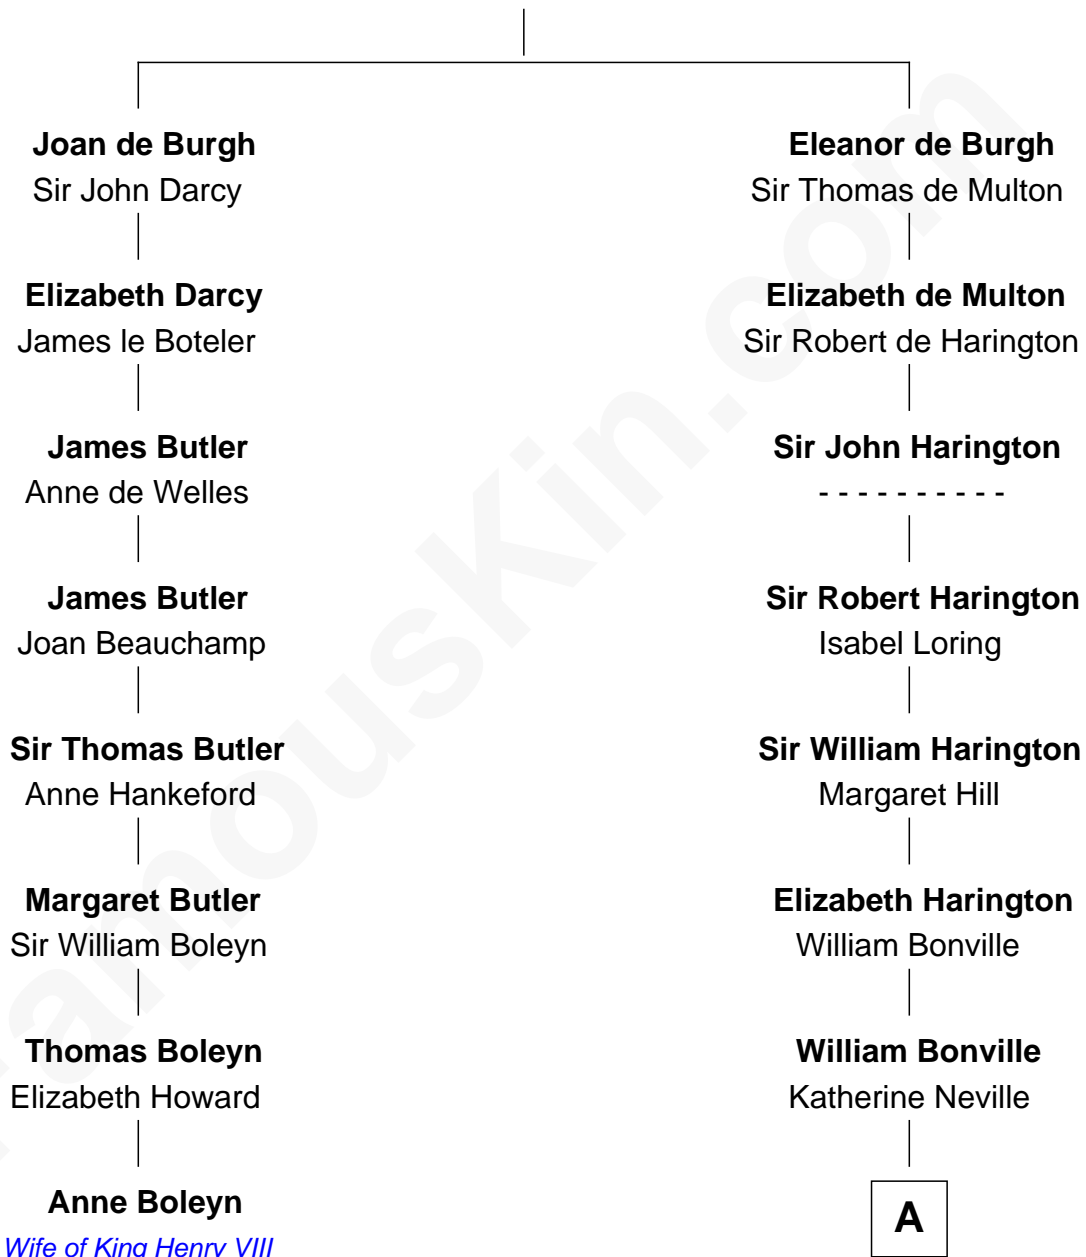

# FamousKin.com Relationship Chart of

**Anne Boleyn**

*2nd Wife of King Henry VIII*

7th cousin 12 times removed of

**Oliver Wendell Holmes, Jr.**

*U.S. Supreme Court Justice*

**Sir Richard de Burgh**

Margaret - - - - -

**A**

**Cecily Bonville**

Thomas Grey

**Cecily Grey**

Sir John Sutton

**Sir Henry Dudley**

----- Ashton

Probable

**Roger Dudley**

Susanna Thorne

**Gov. Thomas Dudley**

Dorothy York

**Anne Dudley**

Gov. Simon Bradstreet

**Samuel Bradstreet**

Mercy Tyng

**Mercy Bradstreet**

Dr. James Oliver

**Sarah Oliver**

Jacob Wendell

**Oliver Wendell**

Mary Jackson

**B**

**B**