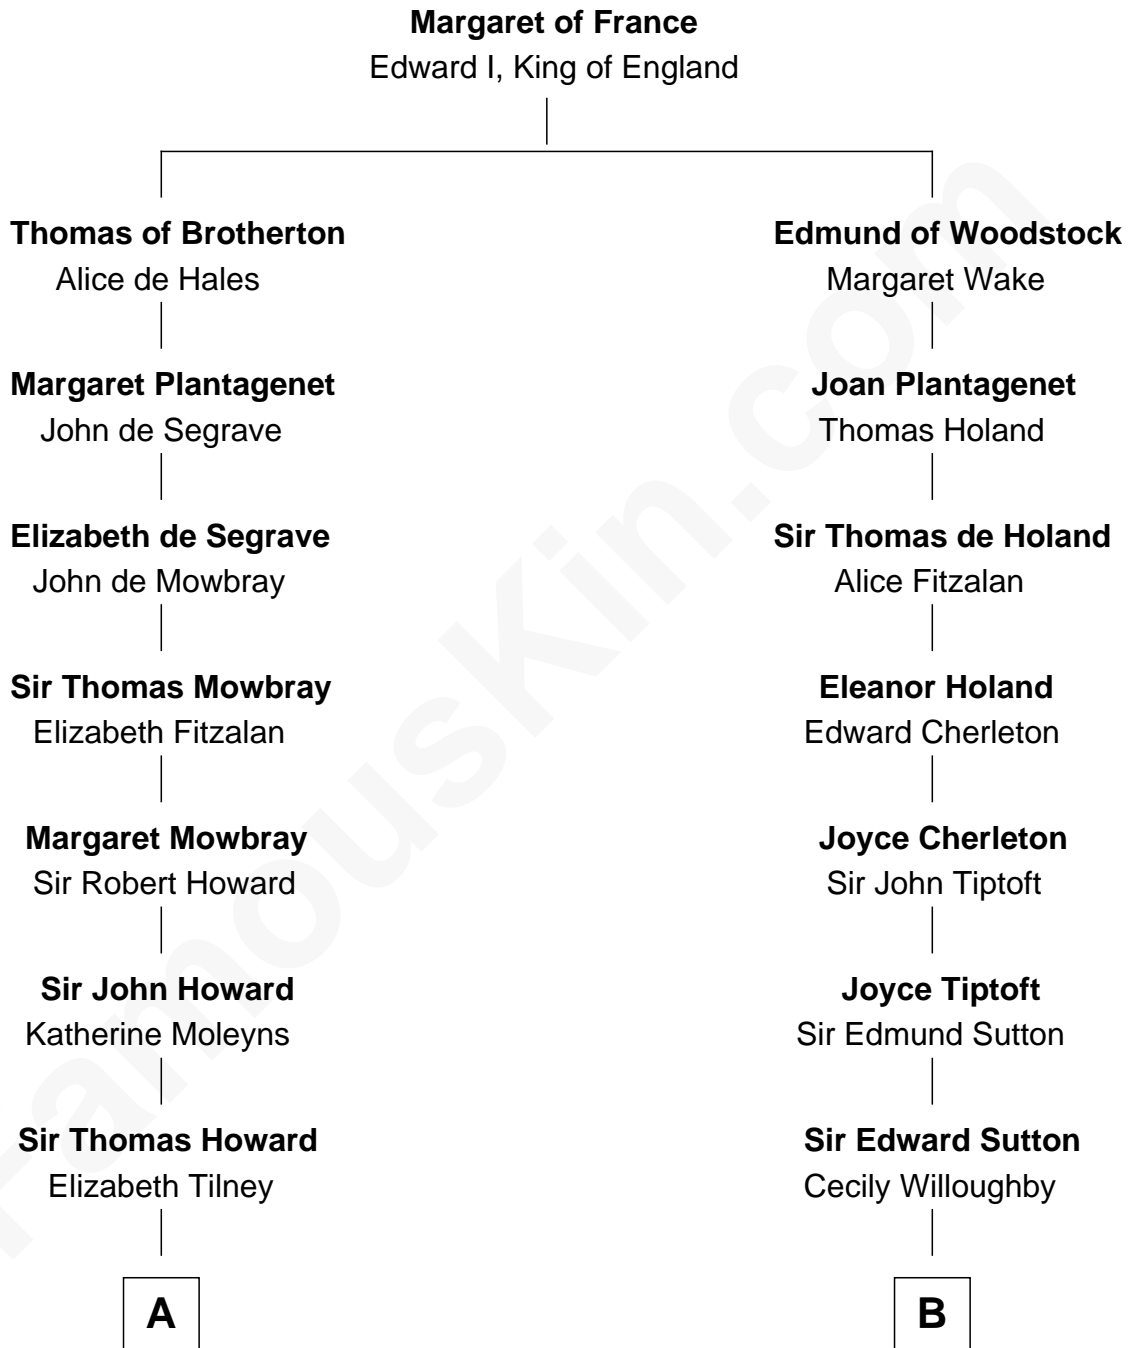

FamousKin.com

Relationship Chart of

Anne Boleyn

2nd Wife of King Henry VIII

8th cousin 10 times removed of

Oliver Wendell Holmes, Jr.

U.S. Supreme Court Justice

C

Oliver Wendell Holmes

Amelia Lee Jackson

Oliver Wendell Holmes, Jr.

U.S. Supreme Court Justice

FamousKin.com