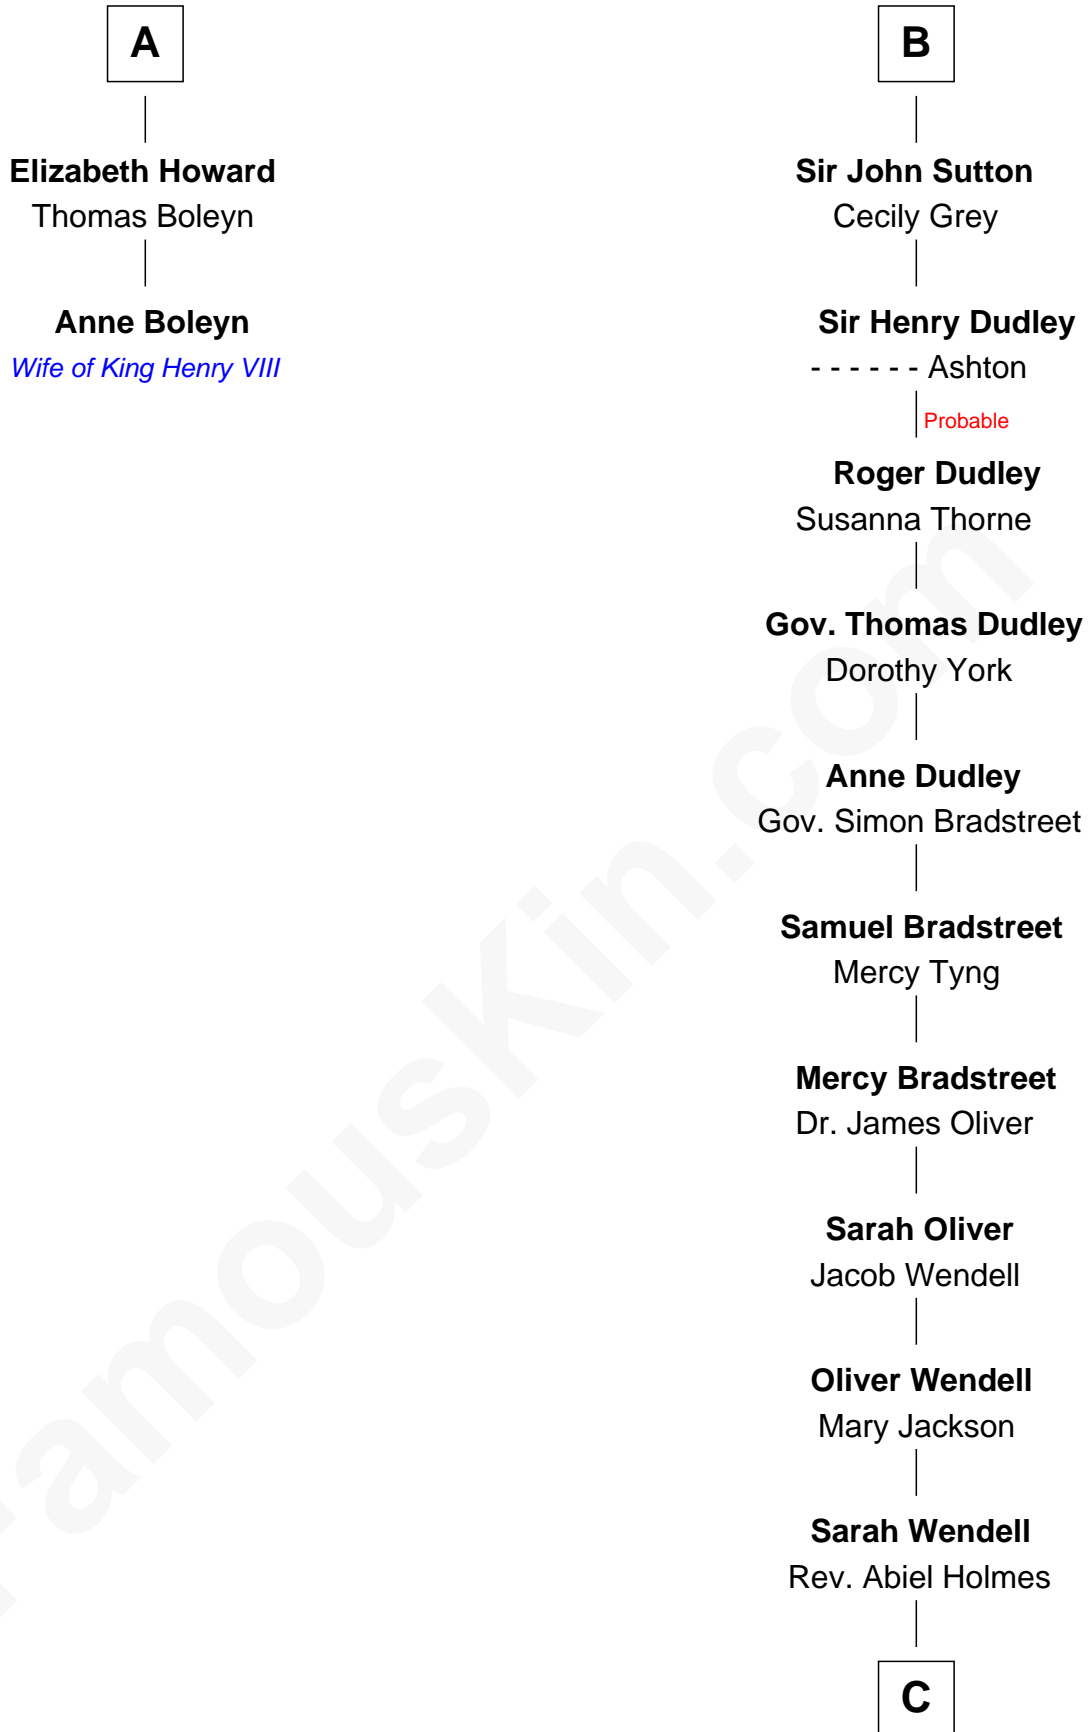

FamousKin.com

Relationship Chart of

Anne Boleyn

2nd Wife of King Henry VIII

8th cousin 10 times removed of

Oliver Wendell Holmes, Jr.

U.S. Supreme Court Justice

C

Oliver Wendell Holmes

Amelia Lee Jackson

Oliver Wendell Holmes, Jr.

U.S. Supreme Court Justice

FamousKin.com