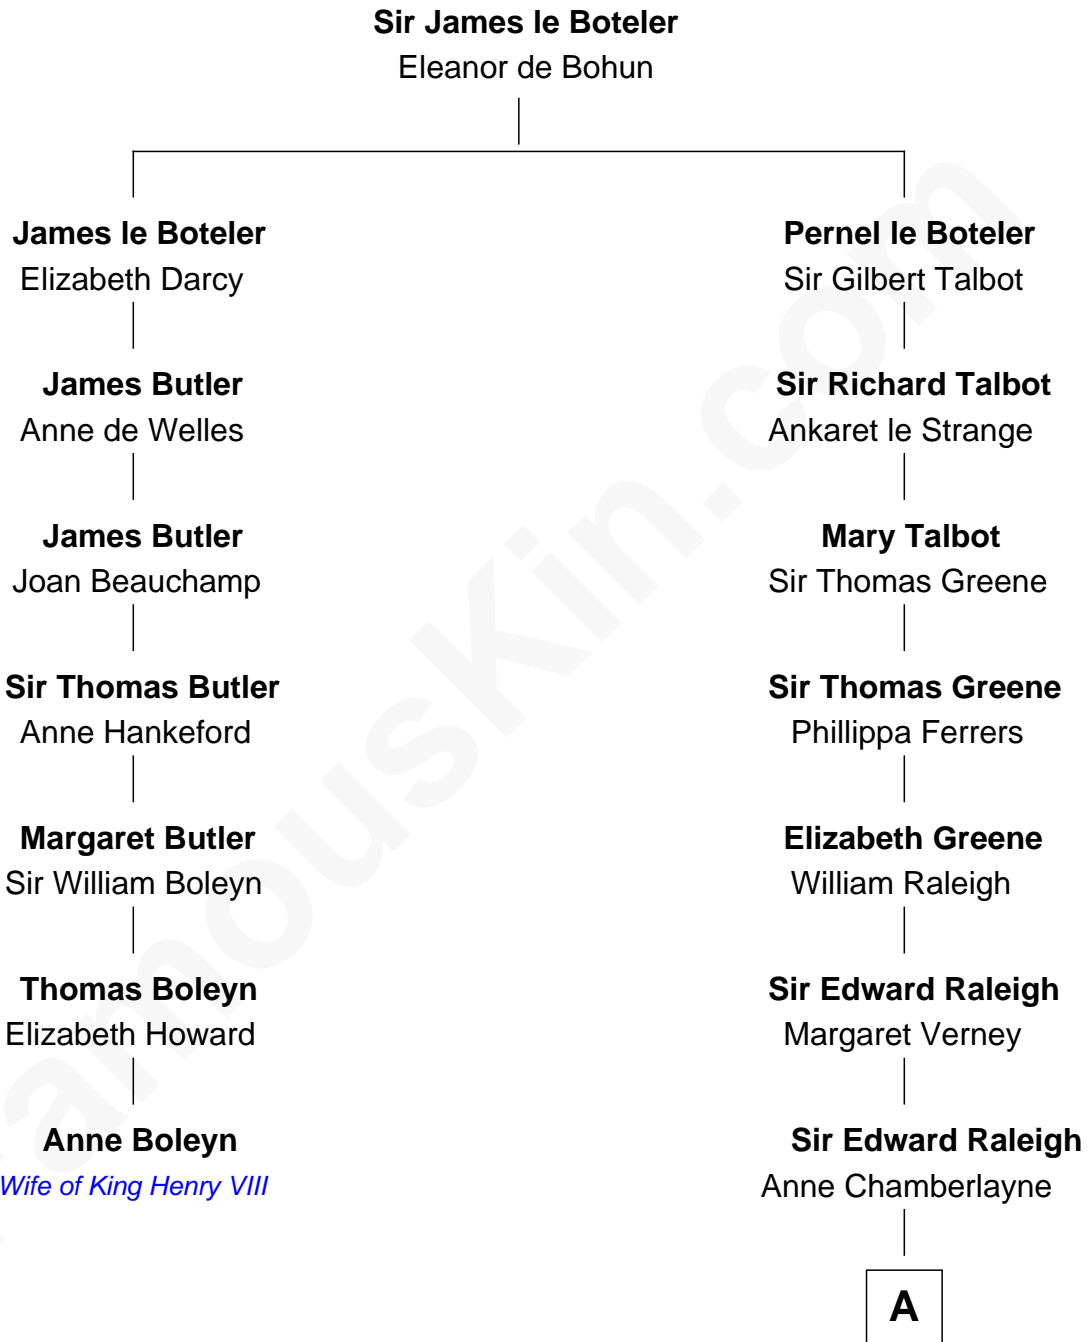

FamousKin.com Relationship Chart of

Anne Boleyn

2nd Wife of King Henry VIII

6th cousin 13 times removed of

Oliver Wendell Holmes, Jr.

U.S. Supreme Court Justice

A

Bridget Raleigh

Thomas Savage

Habijah Savage

Hannah Tyng

Hannah Savage

Nathaniel Gookin

Nathaniel Gookin

Dorothy Cotton

Hannah Gookin