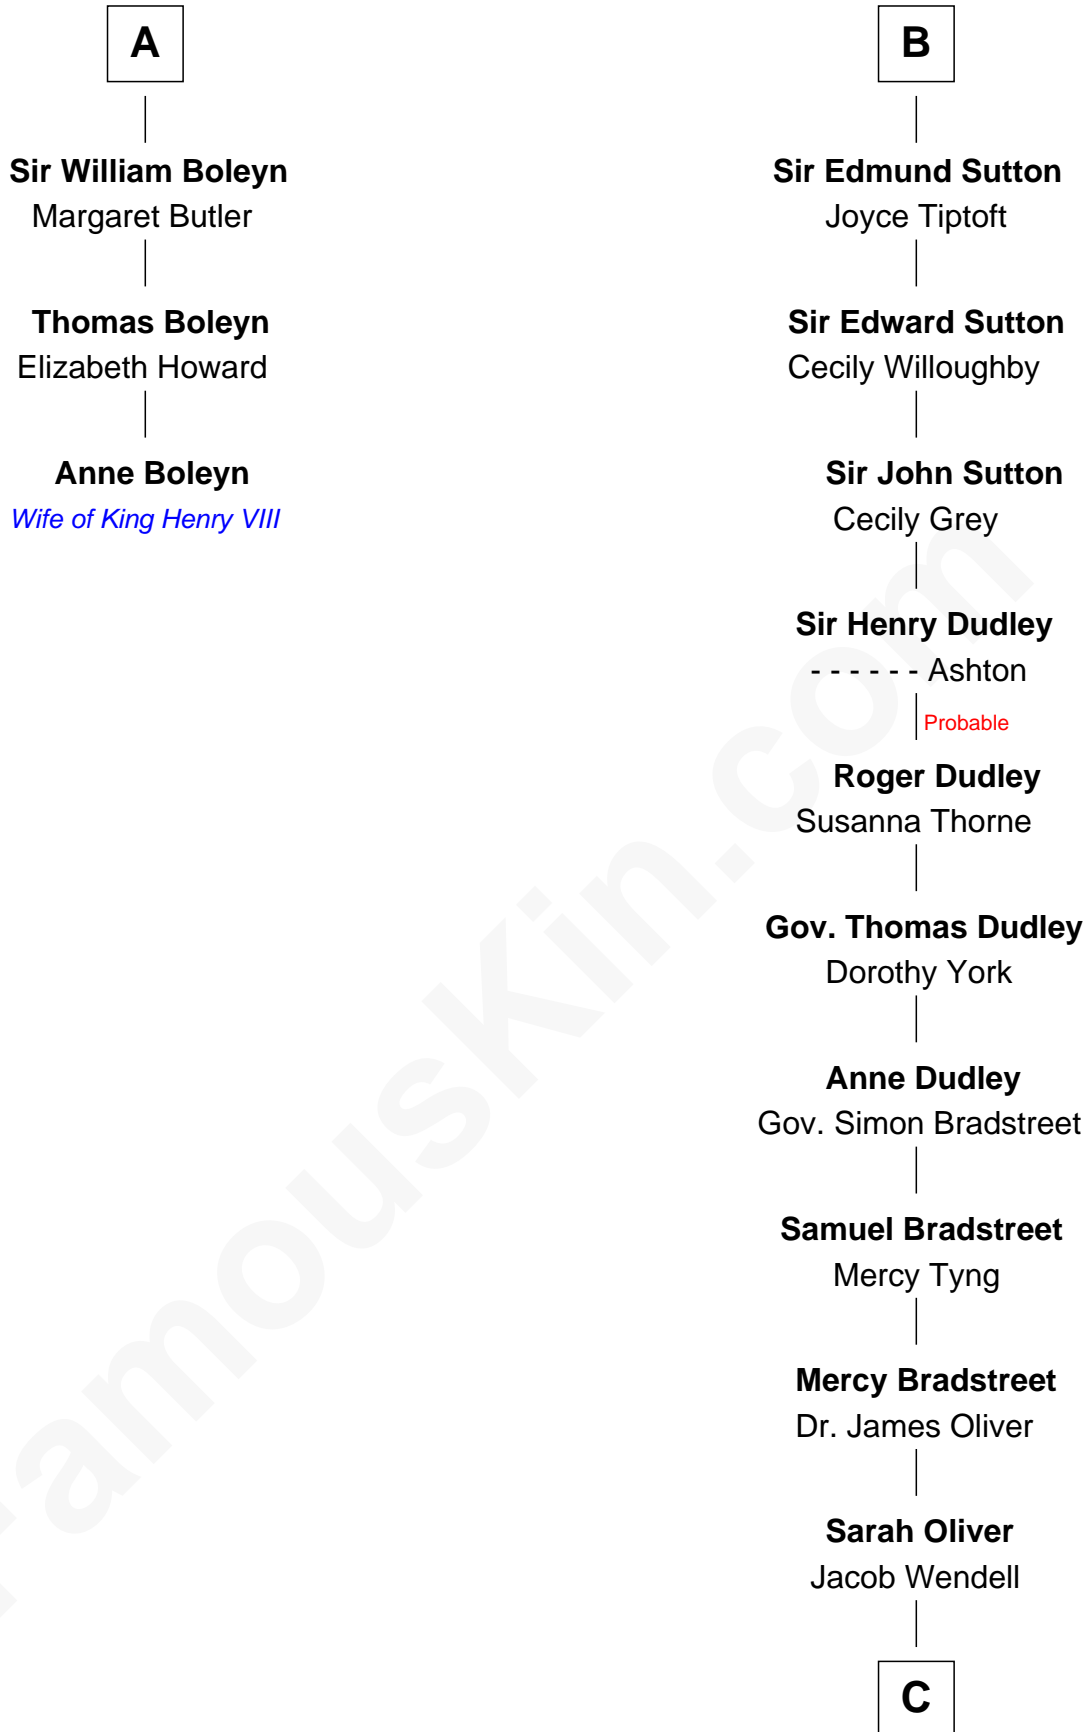

FamousKin.com Relationship Chart of

Anne Boleyn

2nd Wife of King Henry VIII

9th cousin 10 times removed of

Oliver Wendell Holmes, Sr.

American "Fireside" Poet

Sir Roger de Somery

C

Oliver Wendell

Mary Jackson

Sarah Wendell

Rev. Abiel Holmes

Oliver Wendell Holmes, Sr.

American "Fireside" Poet

FamousKin.com