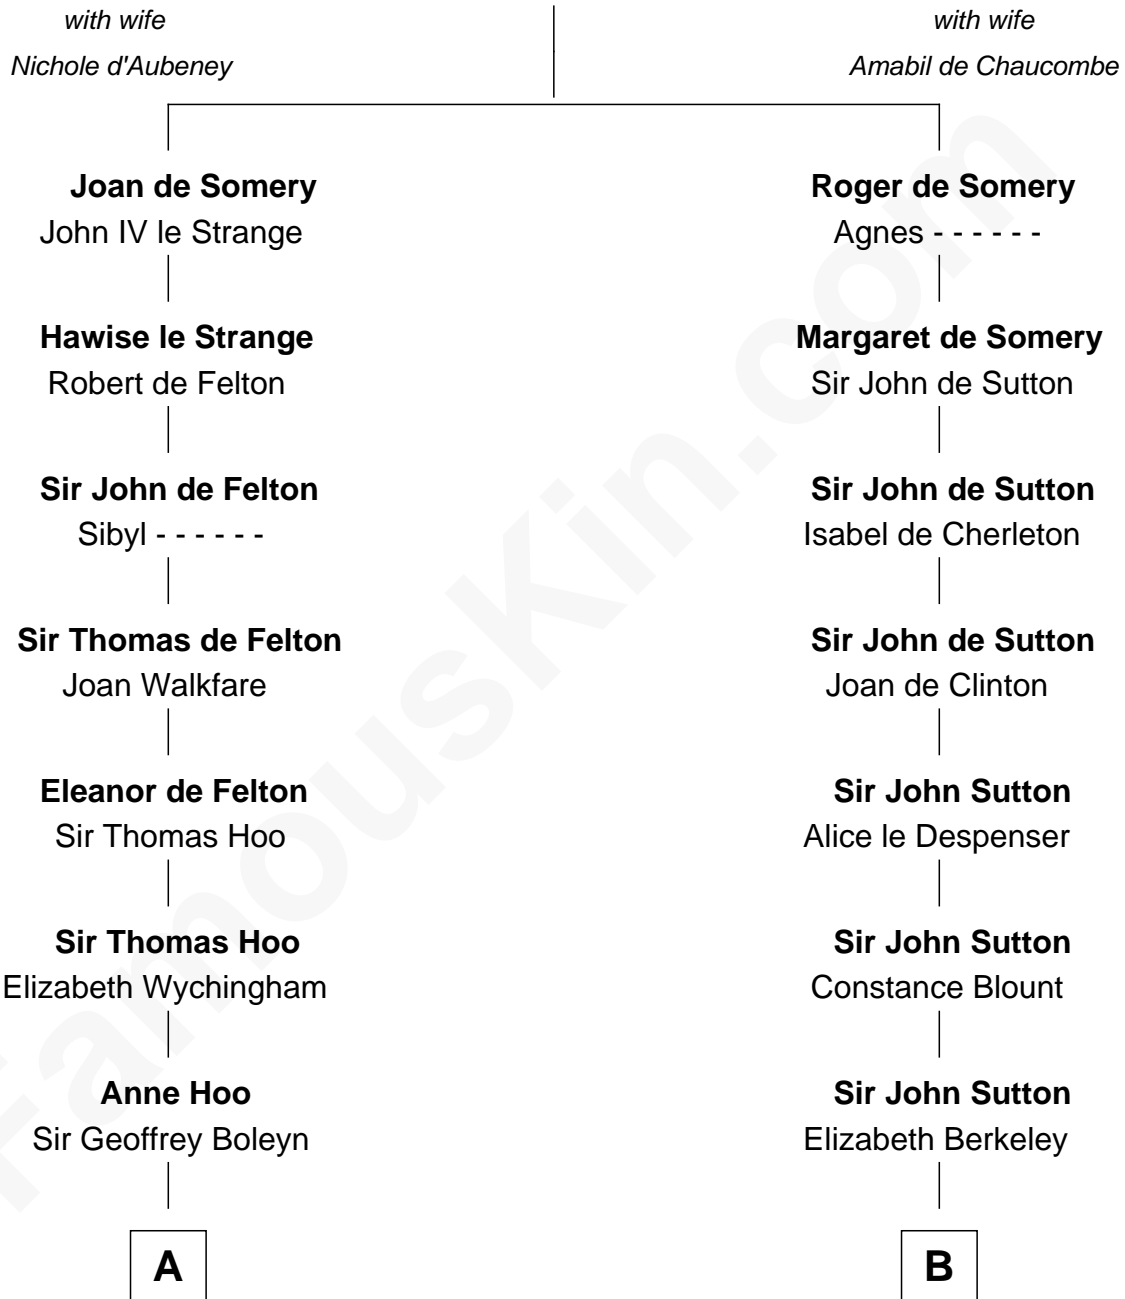

FamousKin.com Relationship Chart of

Anne Boleyn

2nd Wife of King Henry VIII

9th cousin 10 times removed of

Oliver Wendell Holmes, Sr.

American "Fireside" Poet

Sir Roger de Somery

C

Oliver Wendell

Mary Jackson

Sarah Wendell

Rev. Abiel Holmes

Oliver Wendell Holmes, Sr.

American "Fireside" Poet

FamousKin.com